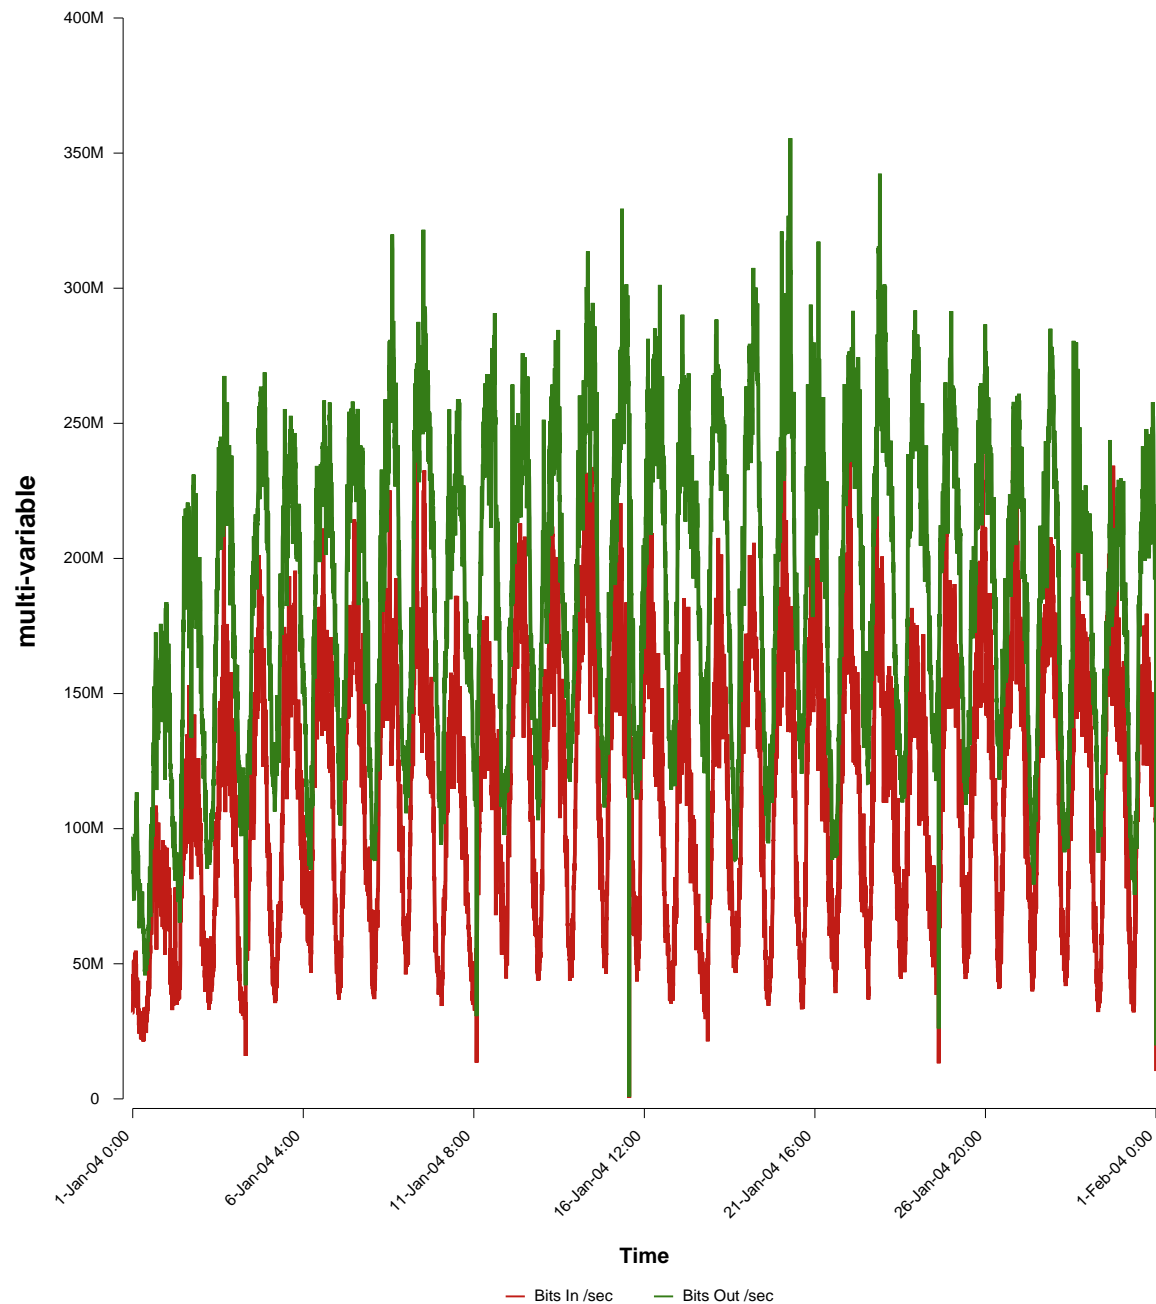

eHealth Trend Report

Divide by Time

SUNET-A-UPPSALA-UU

From: 2004/01/01 00:00
To: 2004/01/31 23:59

Created: 2004/02/02 07:10:40