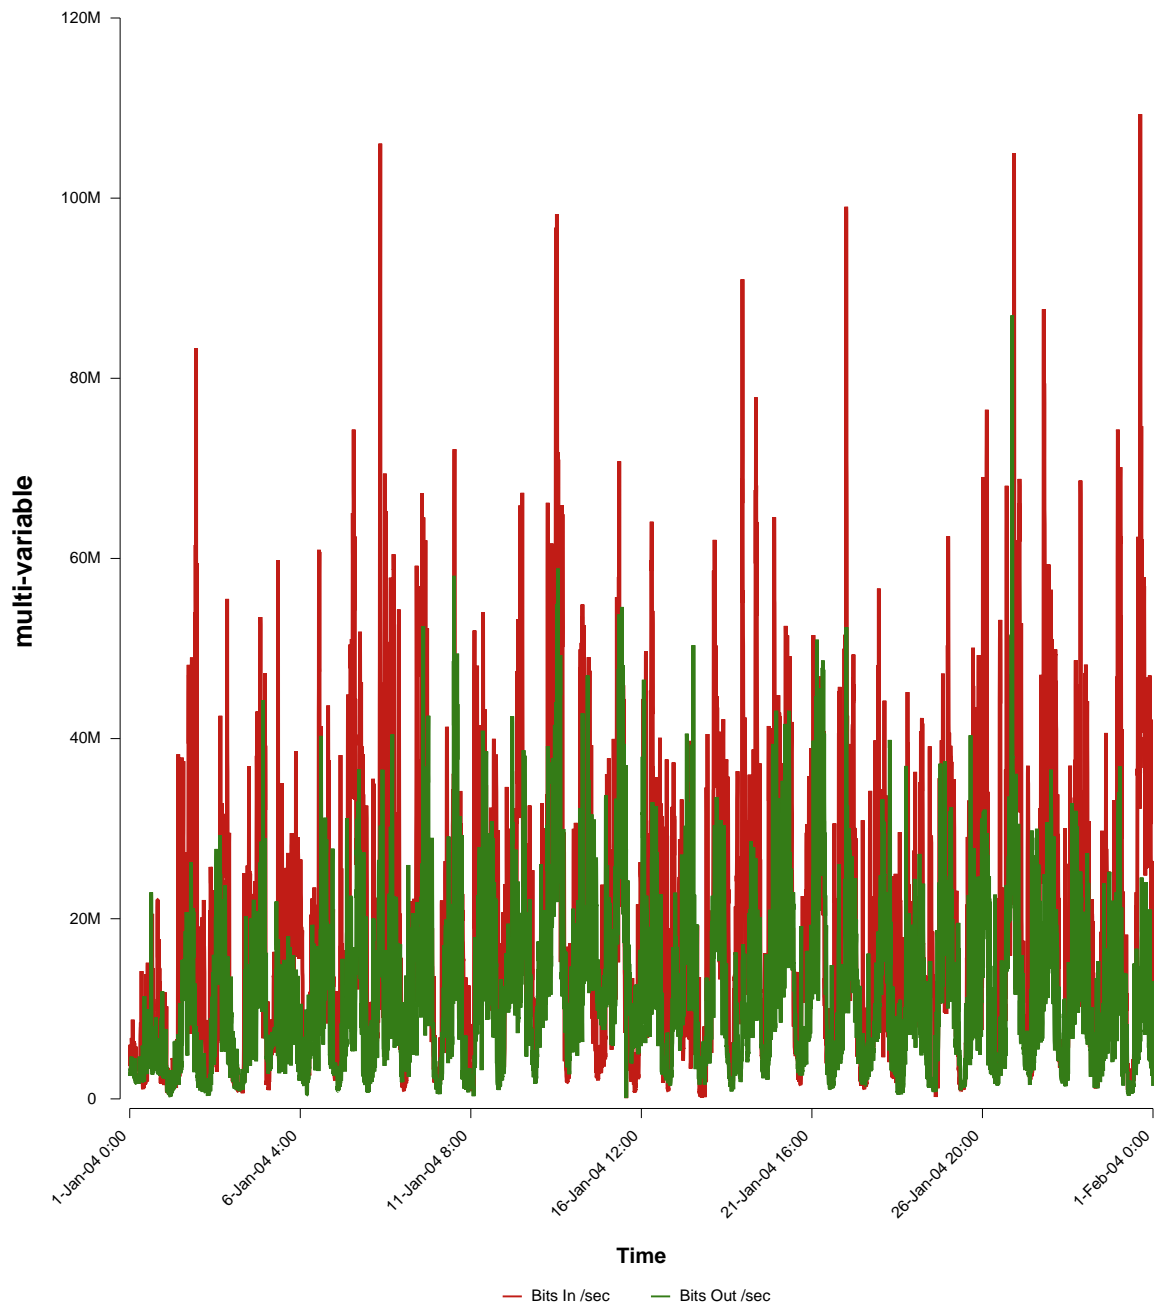

eHealth Trend Report

Divide by Time

SUNET-A-TROLLHATTAN-HTU

From: 2004/01/01 00:00
To: 2004/01/31 23:59

Created: 2004/02/02 06:40:37