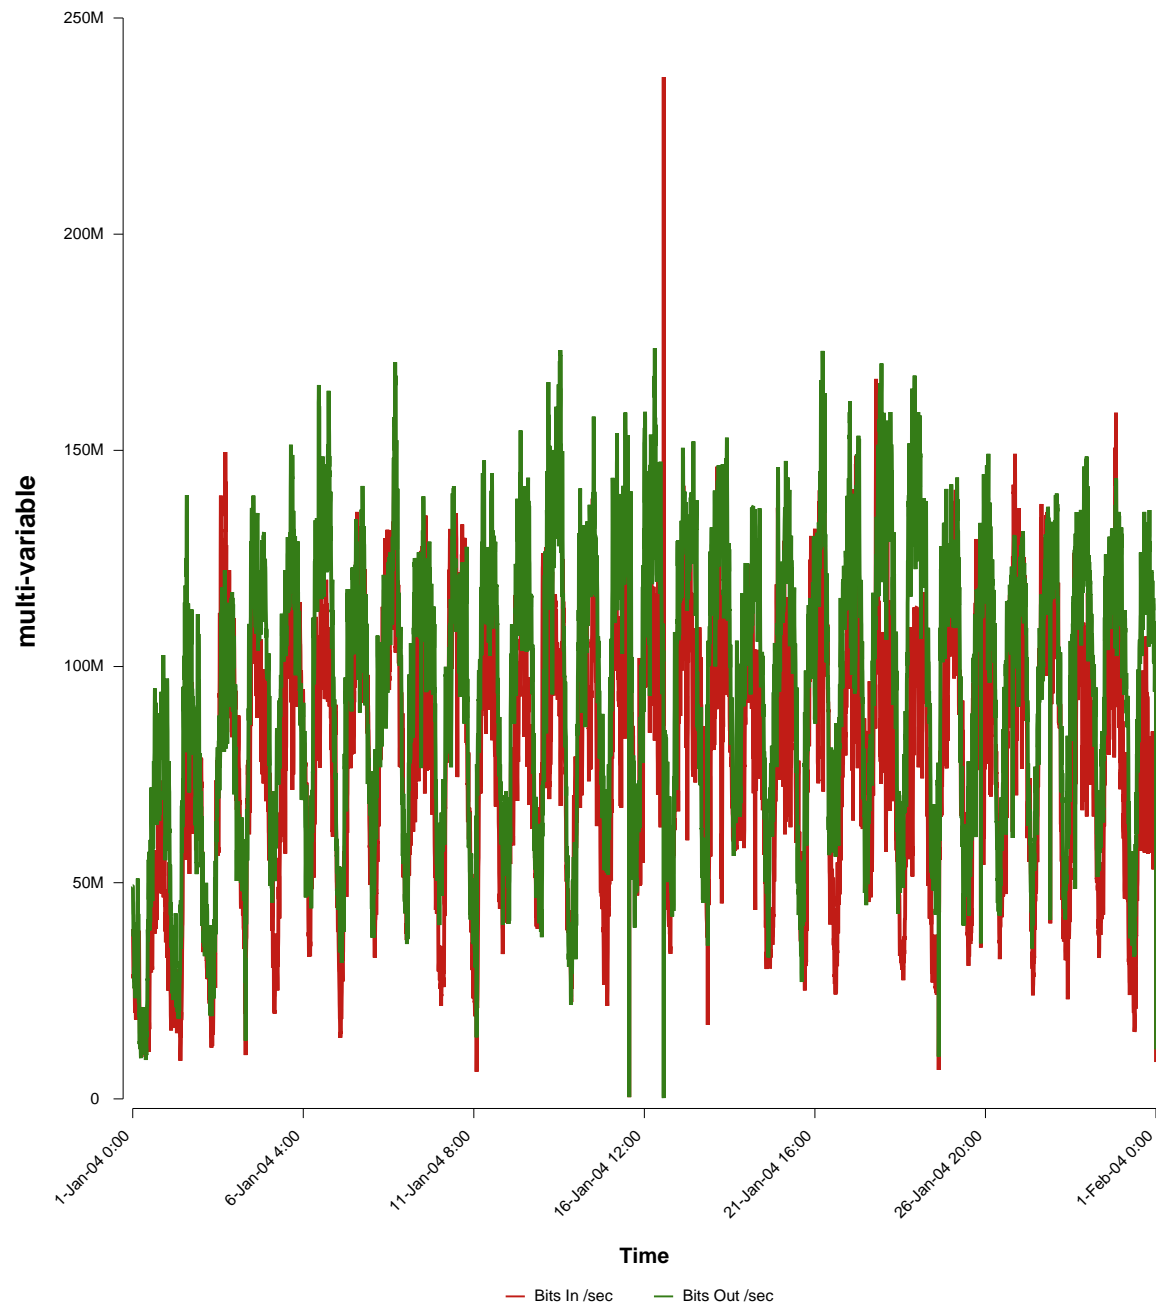

eHealth Trend Report

Divide by Time

SUNET-A-SUNDSVALL-MH

From: 2004/01/01 00:00
To: 2004/01/31 23:59

Created: 2004/02/02 06:30:37