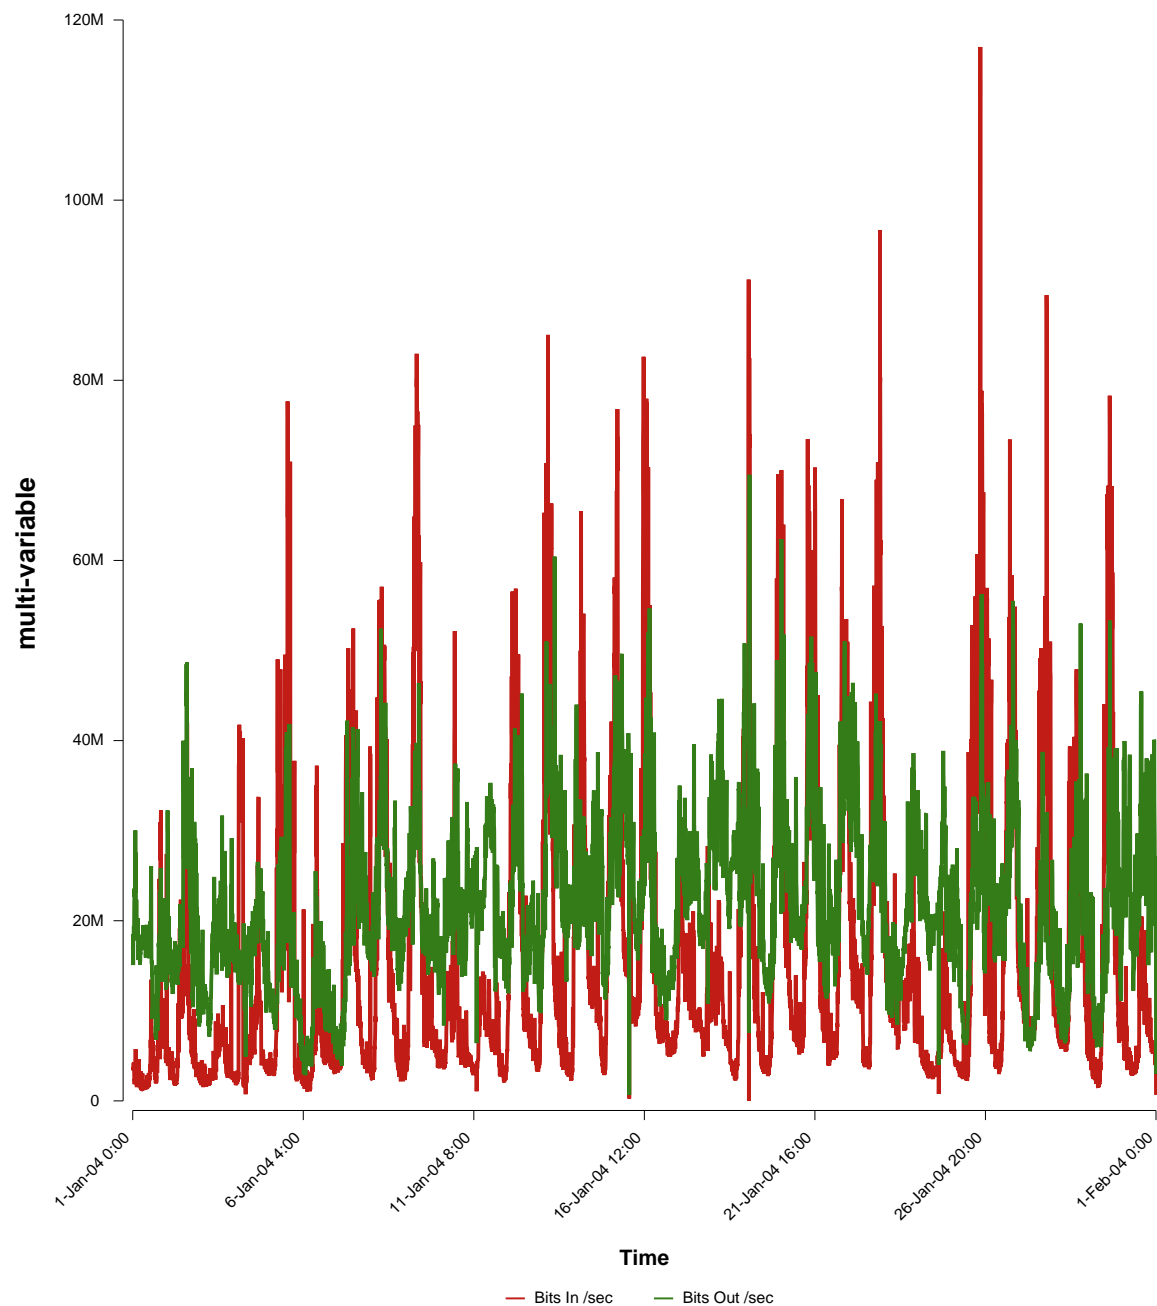

eHealth Trend Report

Divide by Time

SUNET-A-STHLM-SU

From: 2004/01/01 00:00
To: 2004/01/31 23:59

Created: 2004/02/02 06:20:42