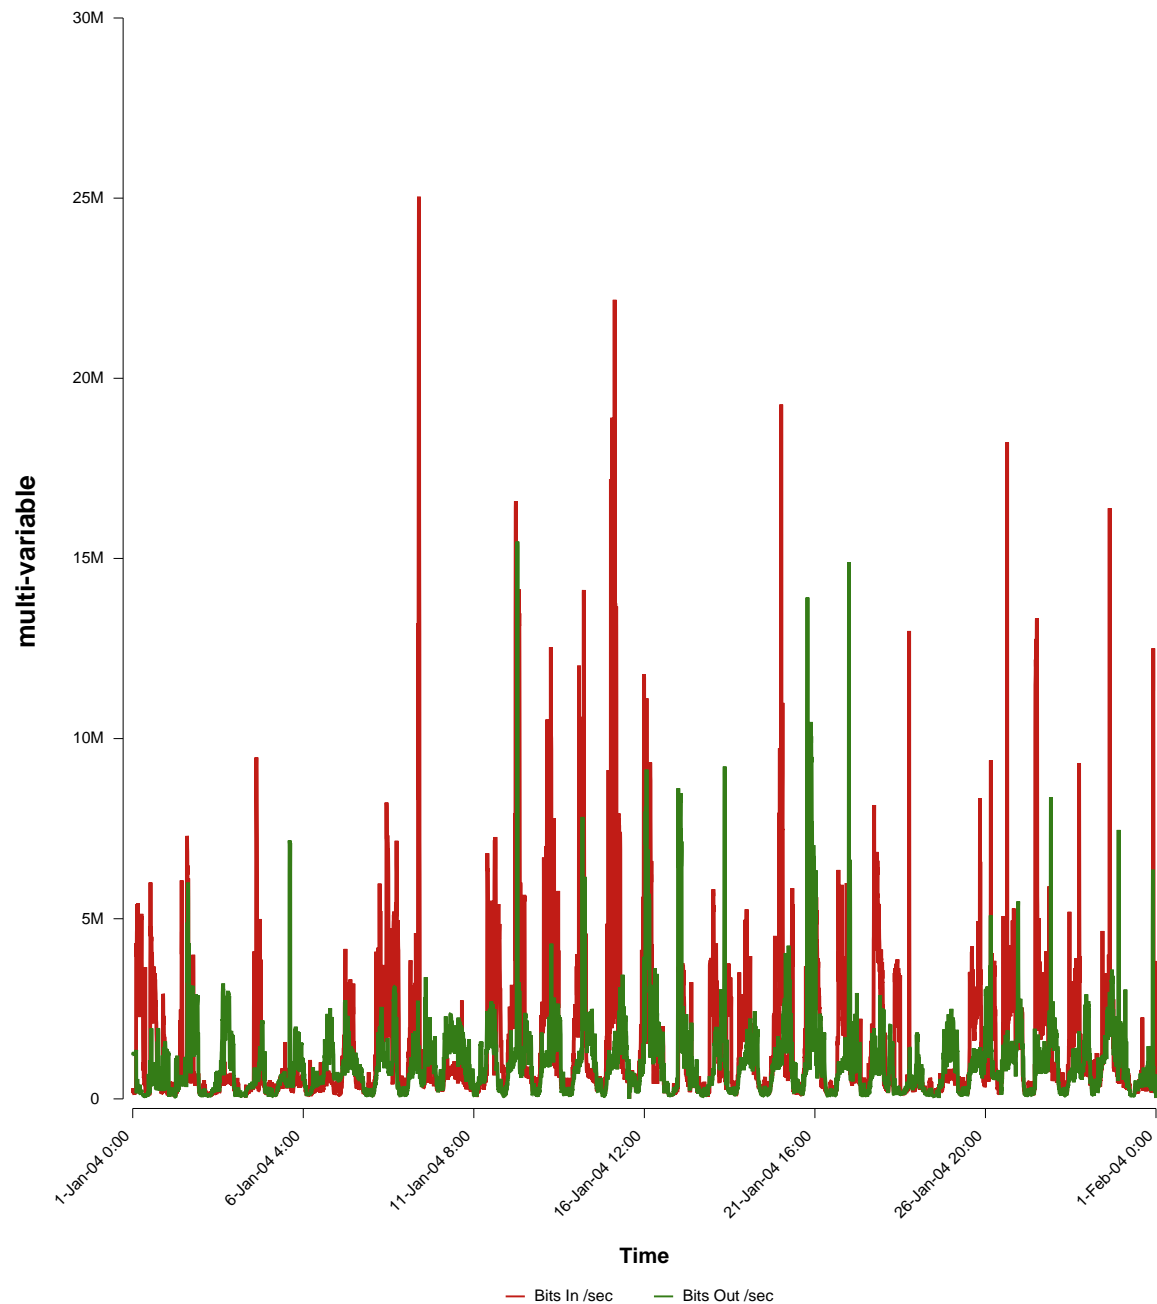

# eHealth Trend Report

Divide by Time

## SUNET-A-STHLM-LHS

From: 2004/01/01 00:00  
To: 2004/01/31 23:59

Created: 2004/02/02 06:02:30