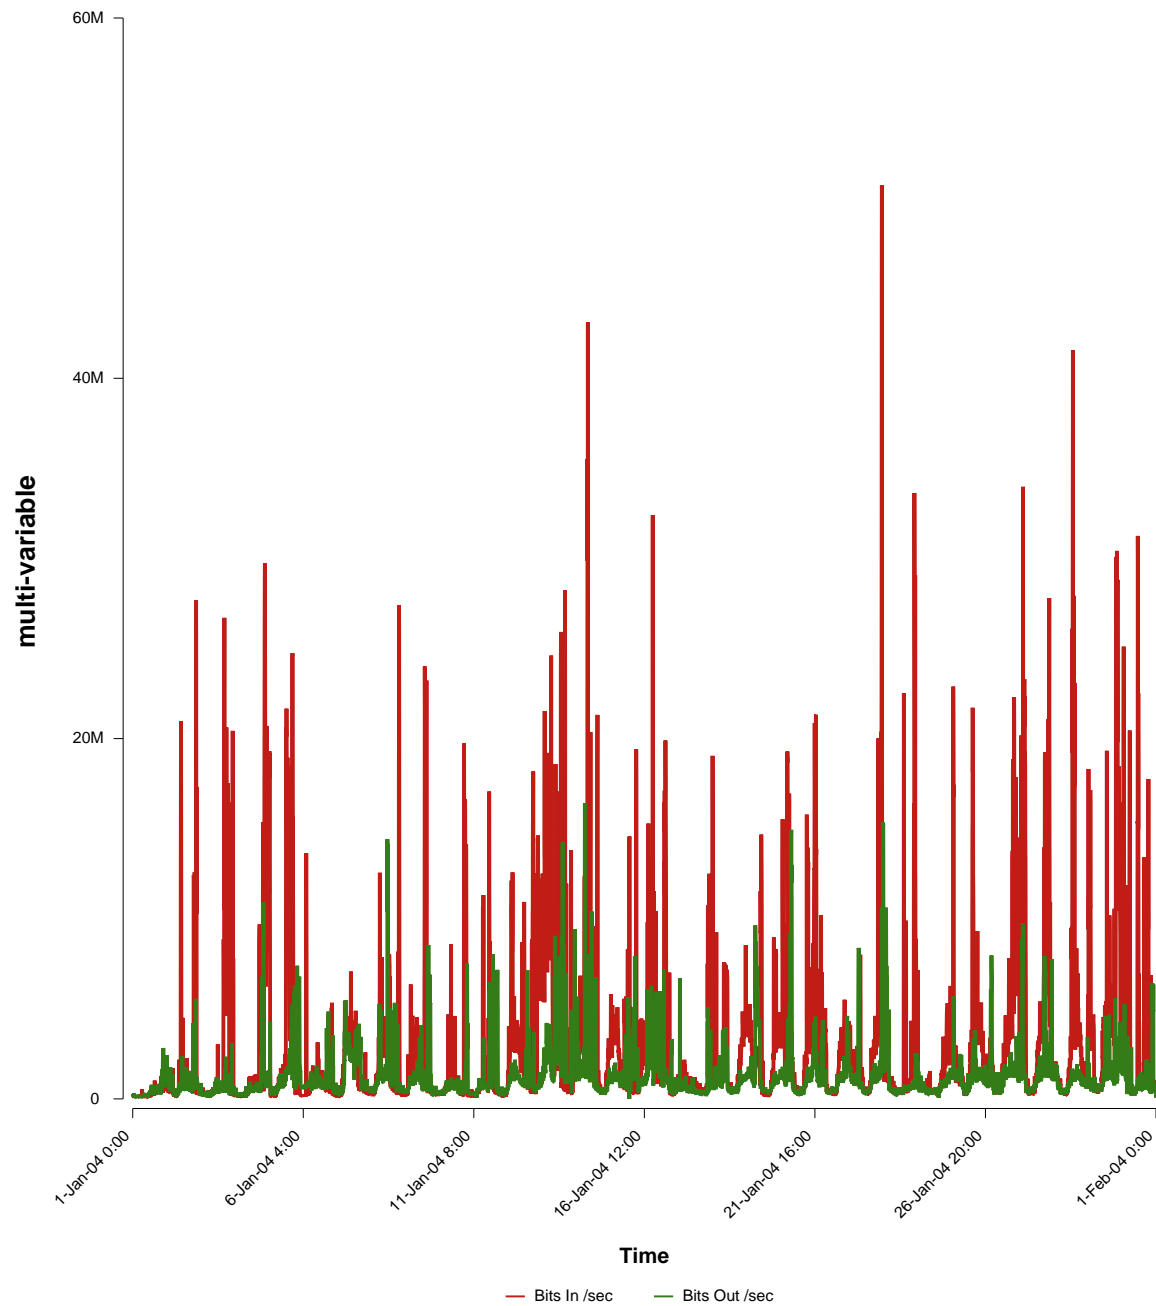

eHealth Trend Report

Divide by Time

SUNET-A-STHLM-HHS

From: 2004/01/01 00:00
To: 2004/01/31 23:59

Created: 2004/02/02 05:30:34