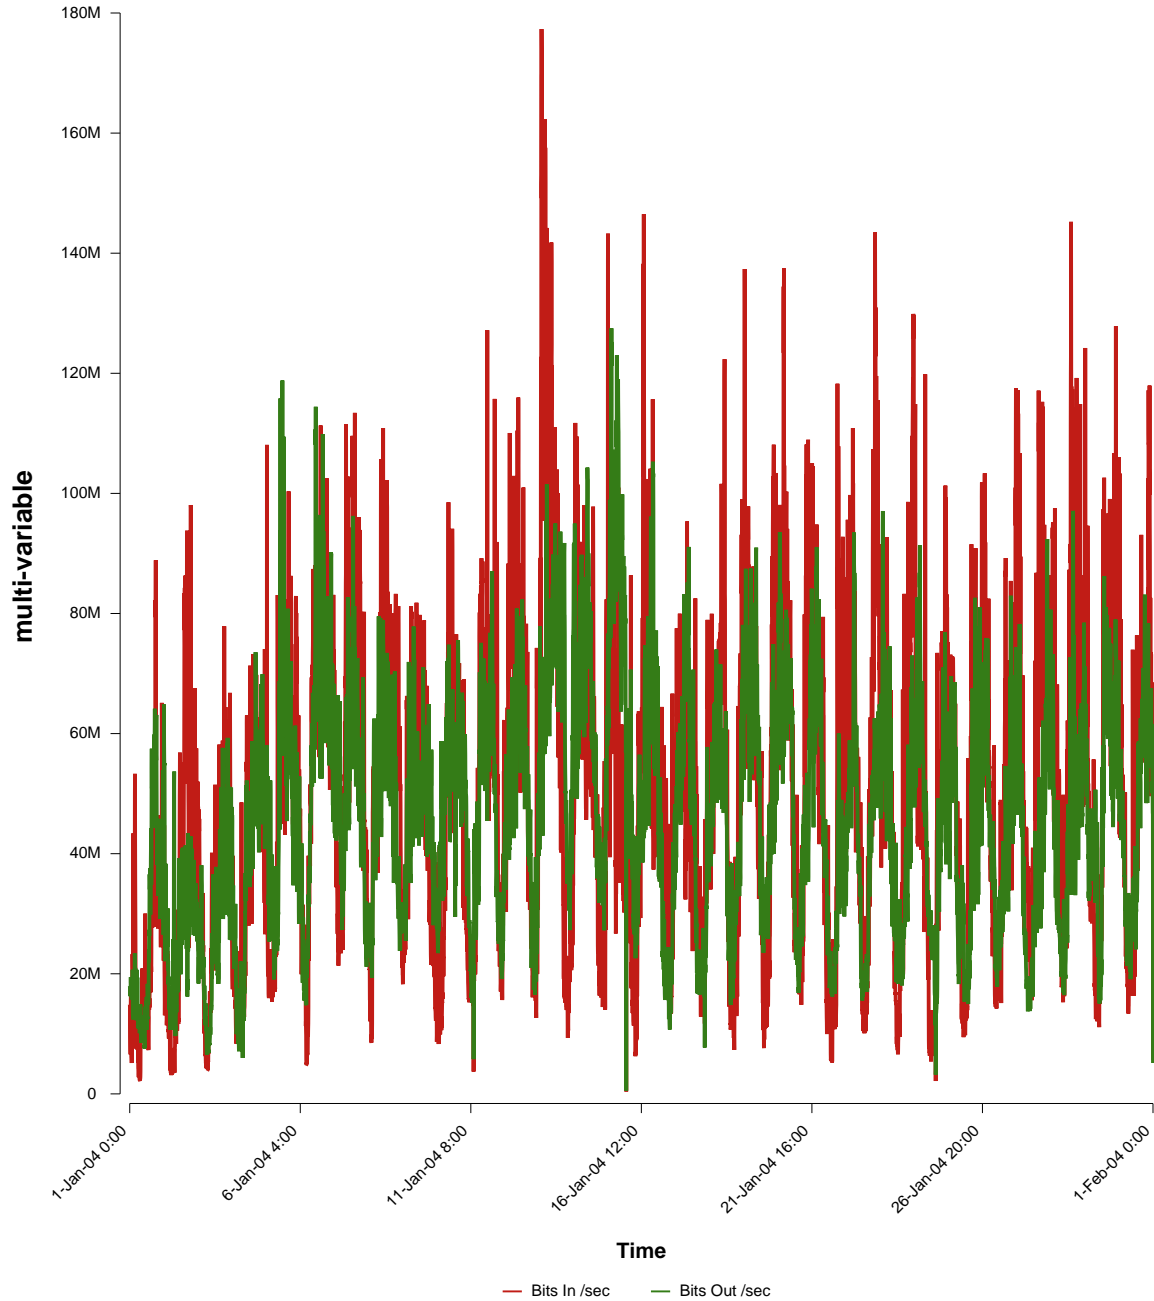

eHealth Trend Report

Divide by Time

SUNET-A-RONNEBY-BTH

From: 2004/01/01 00:00
To: 2004/01/31 23:59

Created: 2004/02/02 05:10:33