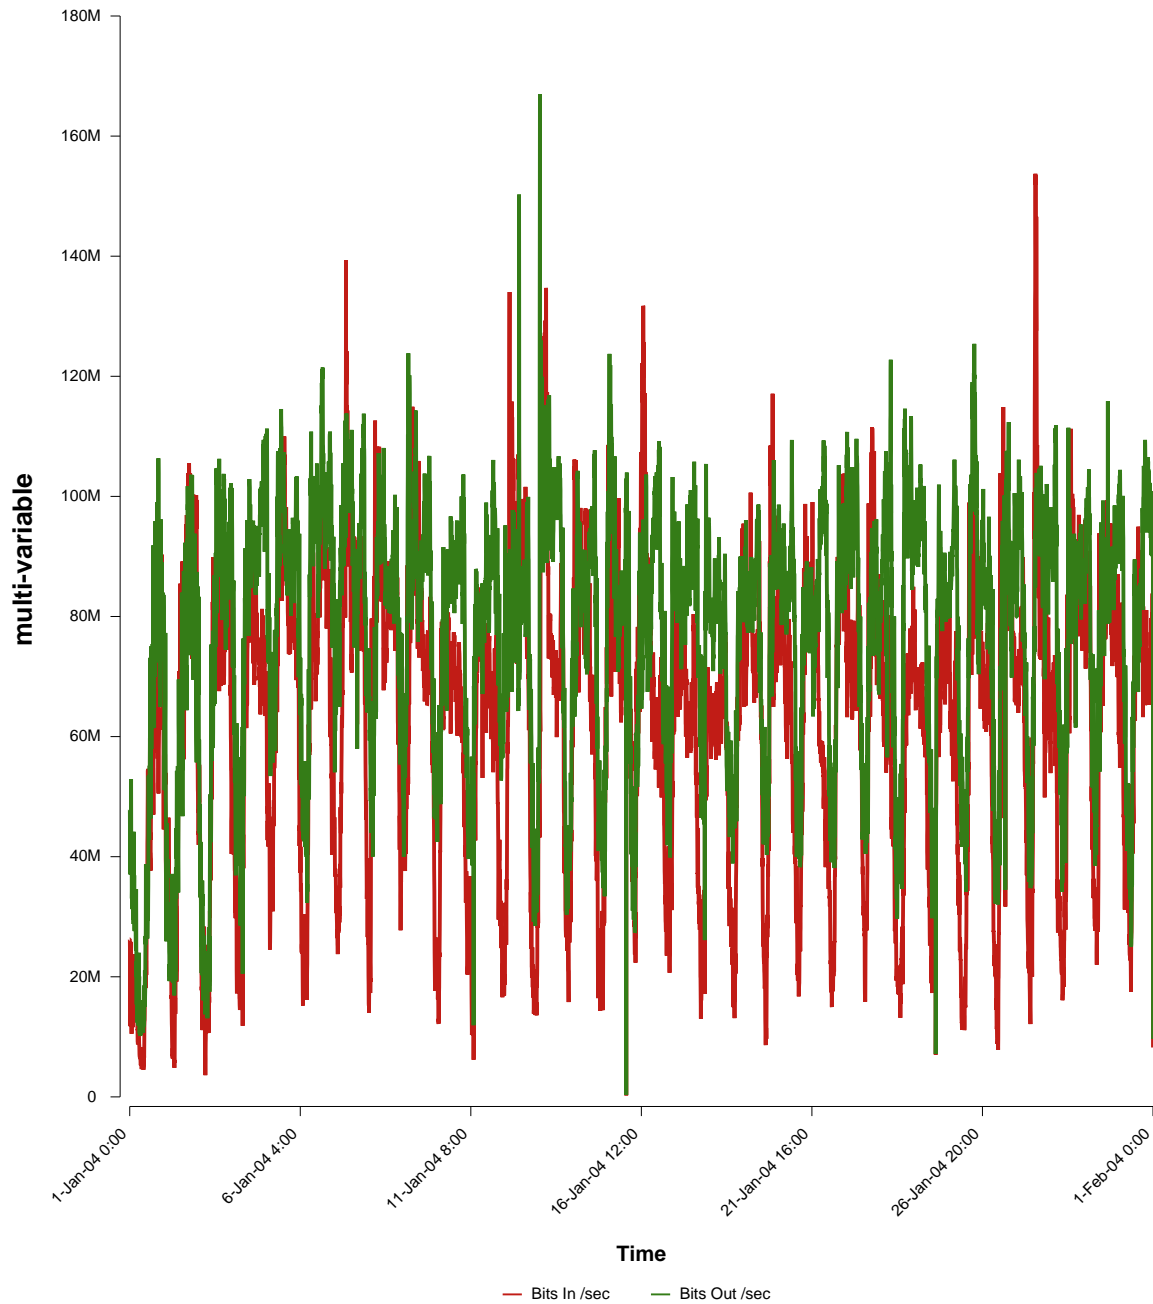

eHealth Trend Report

Divide by Time

SUNET-A-OREBRO-ORU

From: 2004/01/01 00:00
To: 2004/01/31 23:59

Created: 2004/02/02 05:00:41