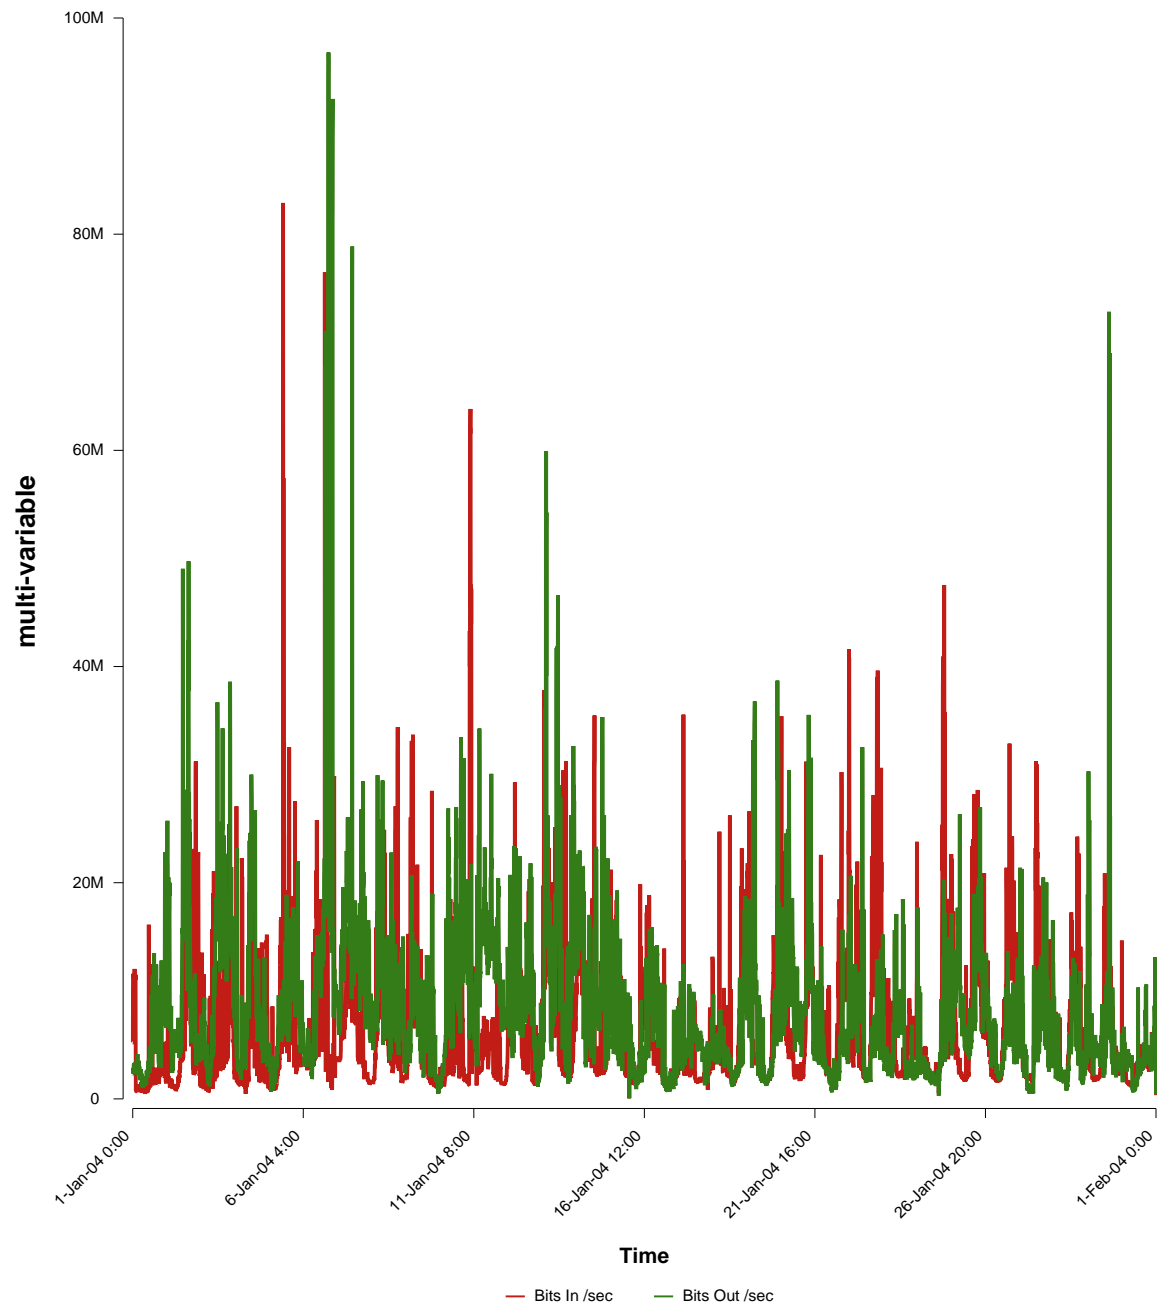

# eHealth Trend Report

Divide by Time

## SUNET-A-MALMO-MAH

From: 2004/01/01 00:00  
To: 2004/01/31 23:59

Created: 2004/02/02 04:50:38