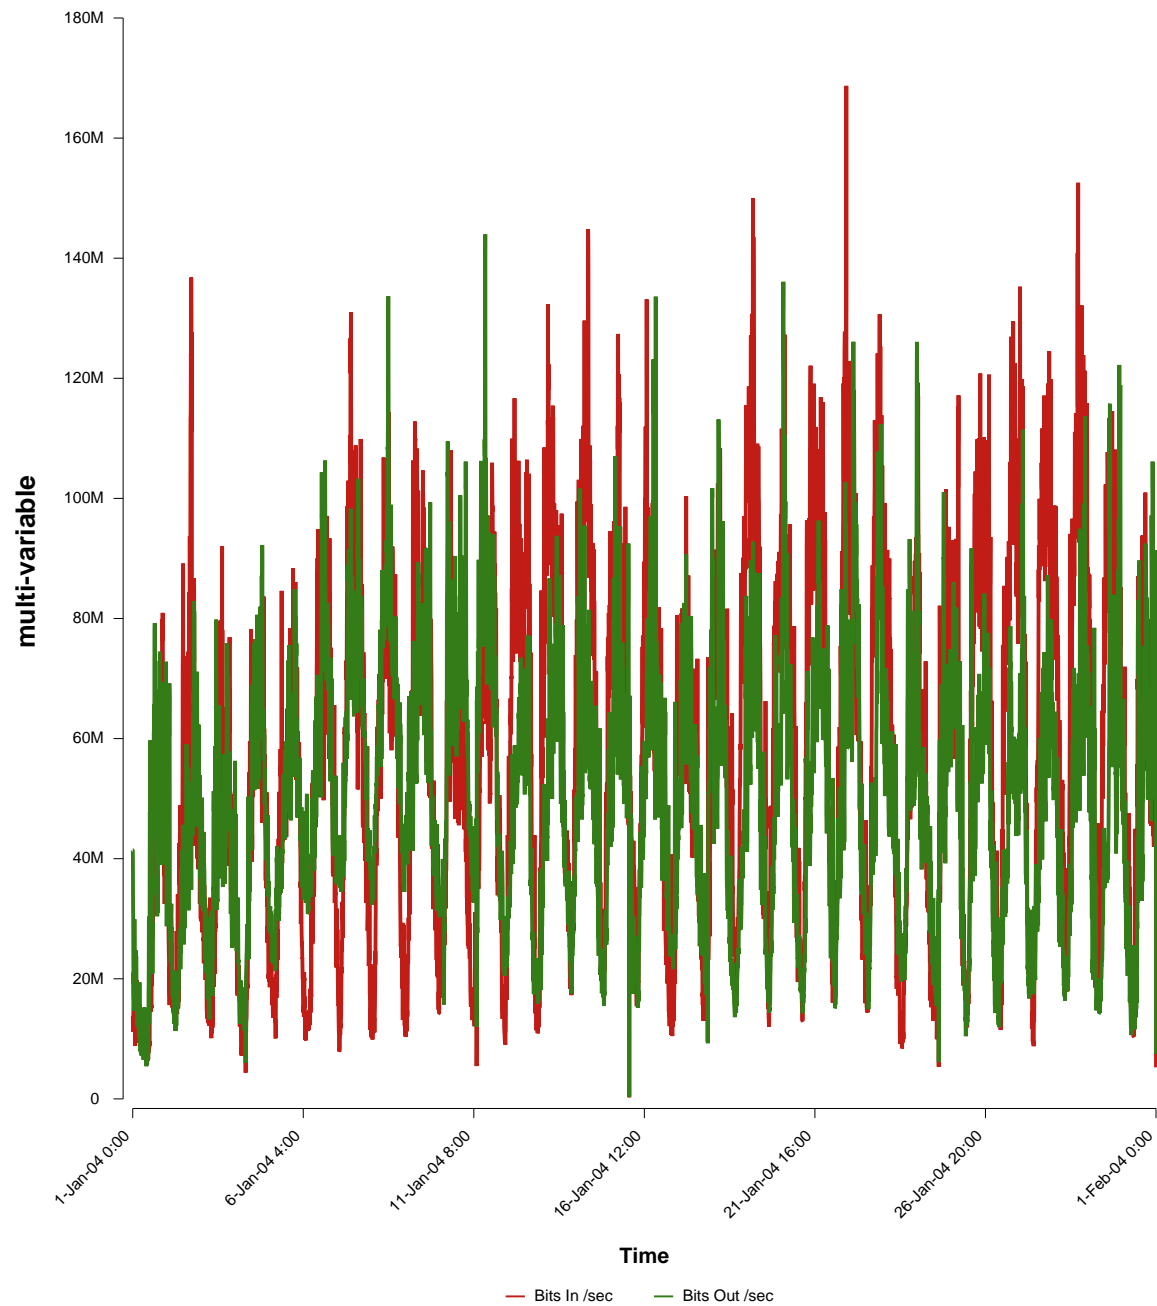

eHealth Trend Report

Divide by Time

SUNET-A-LUND-LU

From: 2004/01/01 00:00
To: 2004/01/31 23:59

Created: 2004/02/02 04:50:36