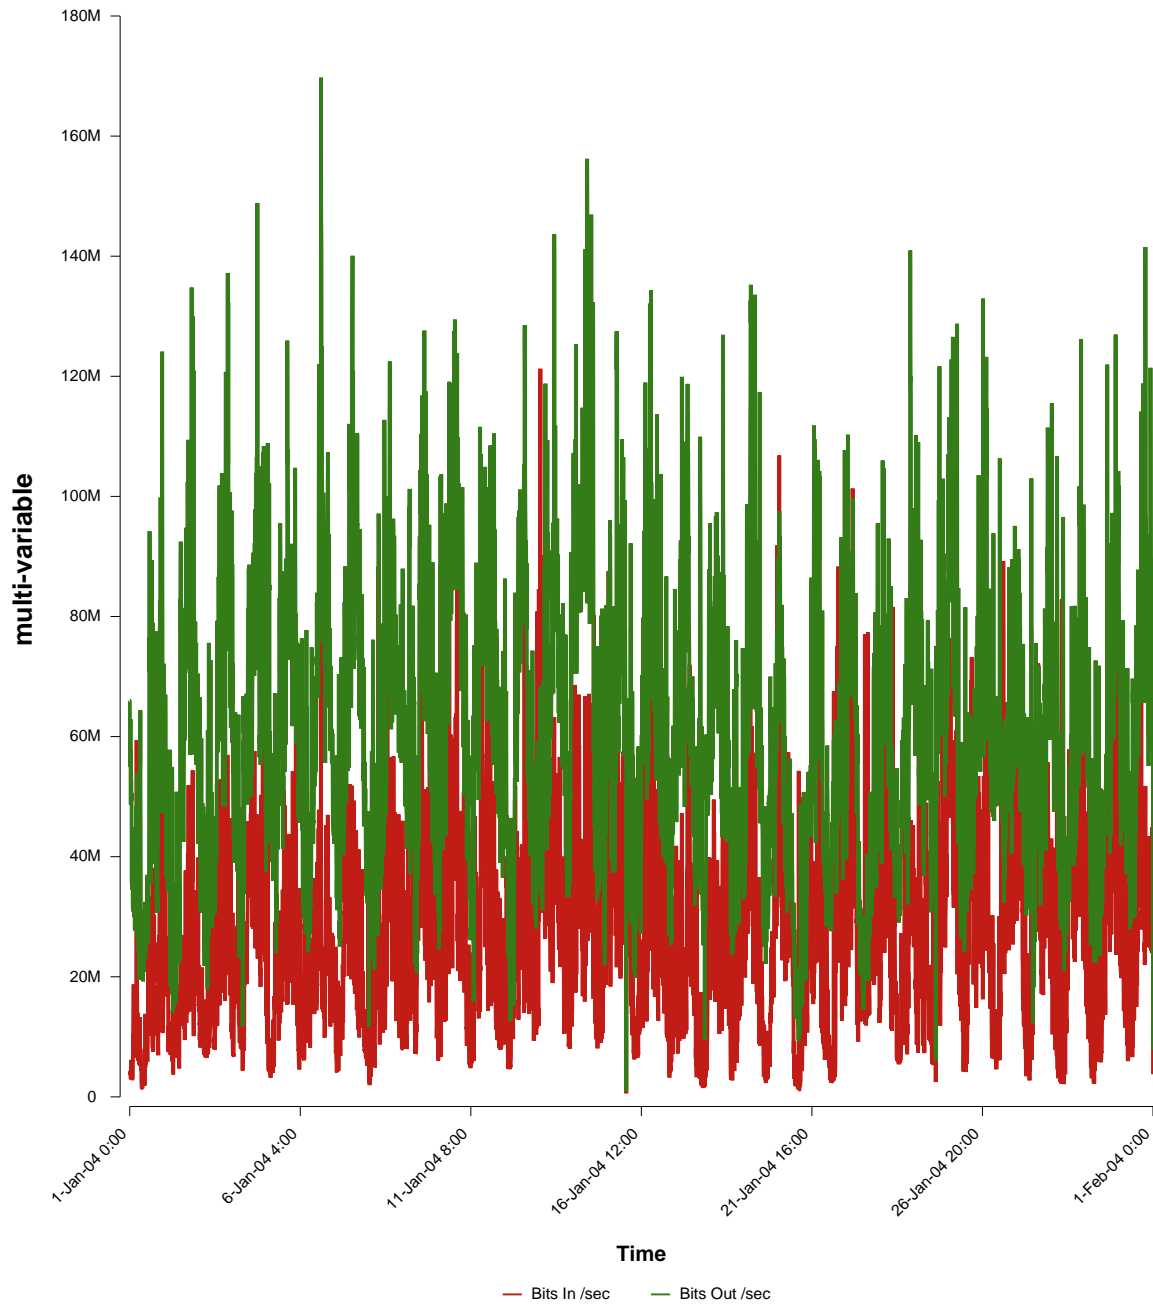

eHealth Trend Report

Divide by Time

SUNET-A-KRISTIANSTAD-HKR

From: 2004/01/01 00:00
To: 2004/01/31 23:59

Created: 2004/02/02 04:20:37