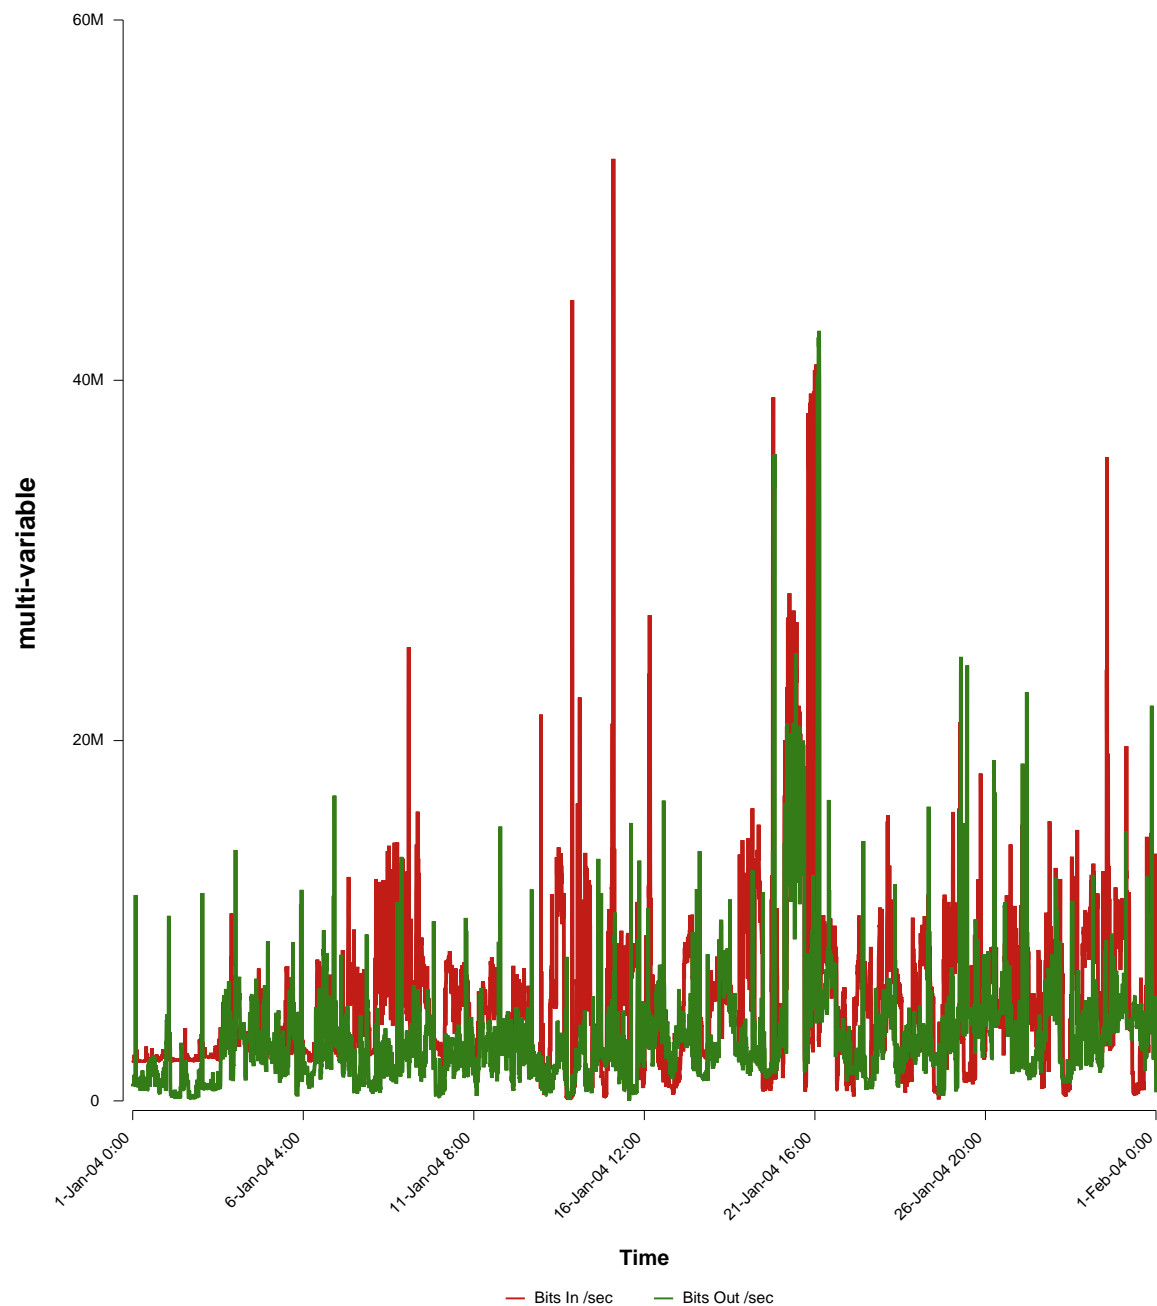

eHealth Trend Report

Divide by Time

SUNET-A-KIRUNA-IRF

From: 2004/01/01 00:00
To: 2004/01/31 23:59

Created: 2004/02/02 04:10:33