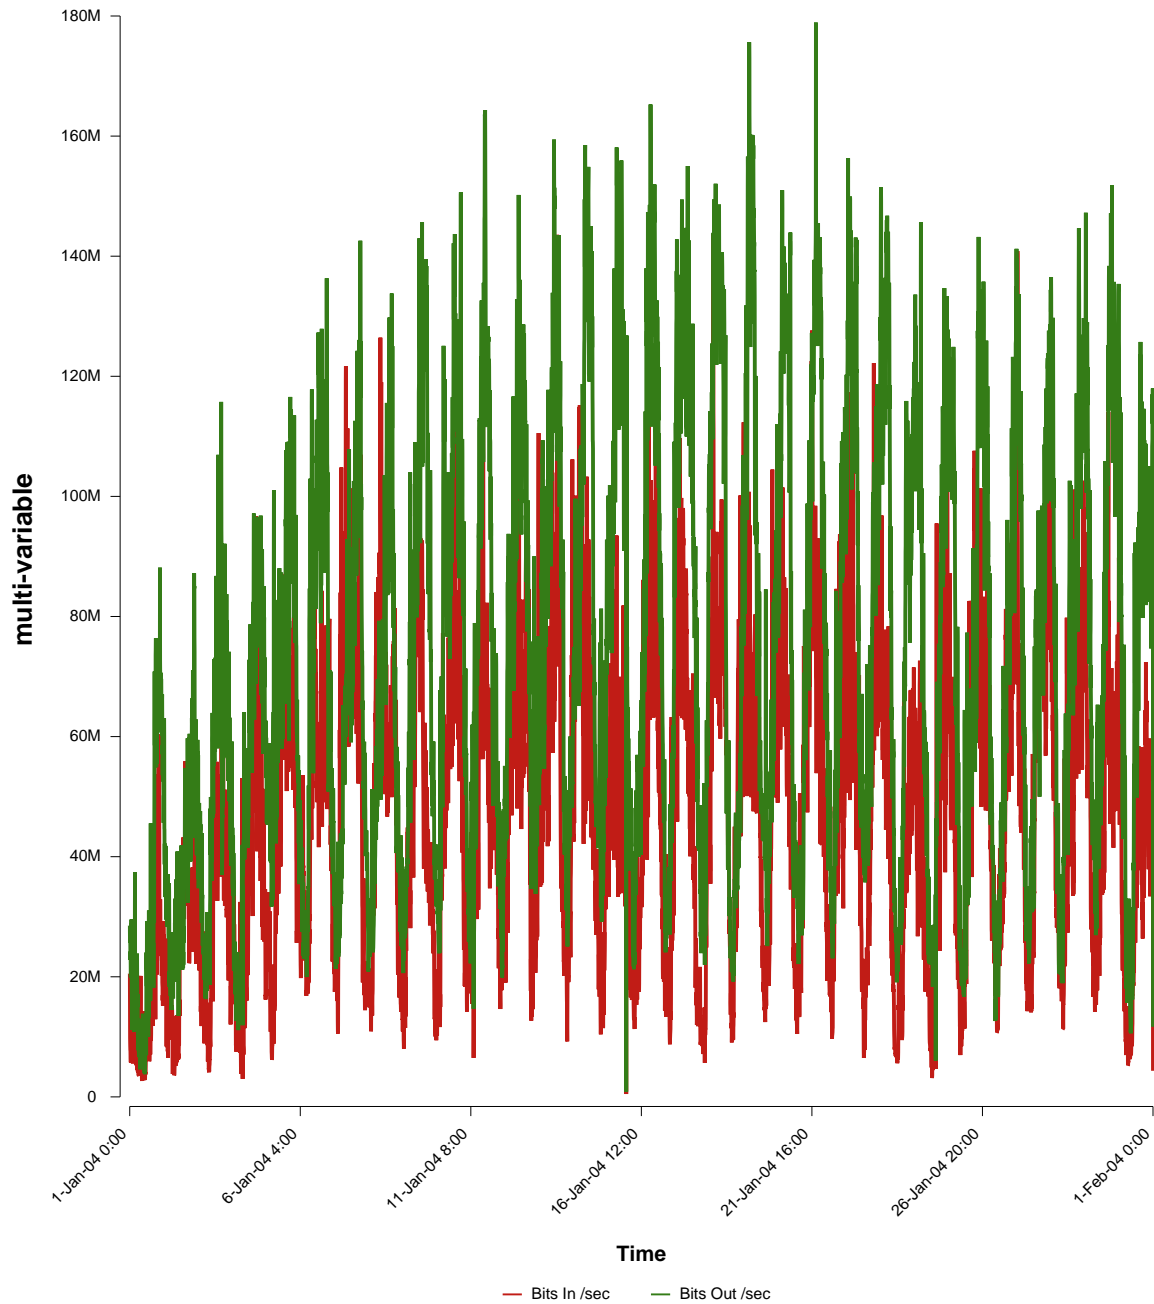

eHealth Trend Report

Divide by Time

SUNET-A-KARLSTAD-KAU

From: 2004/01/01 00:00
To: 2004/01/31 23:59

Created: 2004/02/02 04:00:33