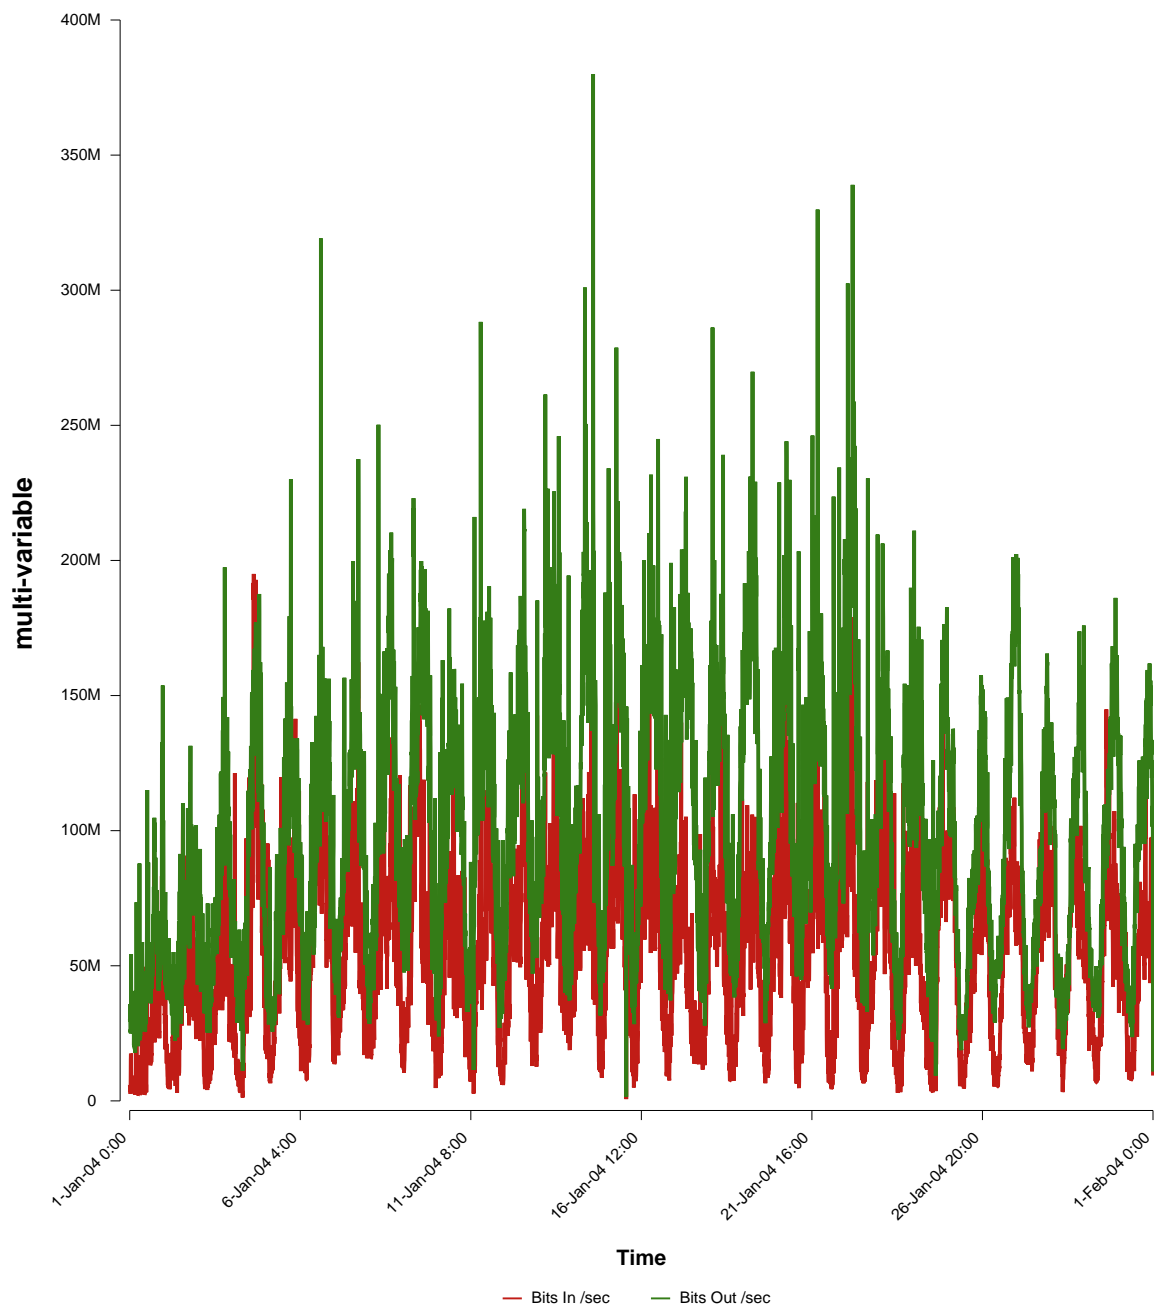

eHealth Trend Report

Divide by Time

SUNET-A-KALMAR-HIK

From: 2004/01/01 00:00
To: 2004/01/31 23:59

Created: 2004/02/02 03:50:36