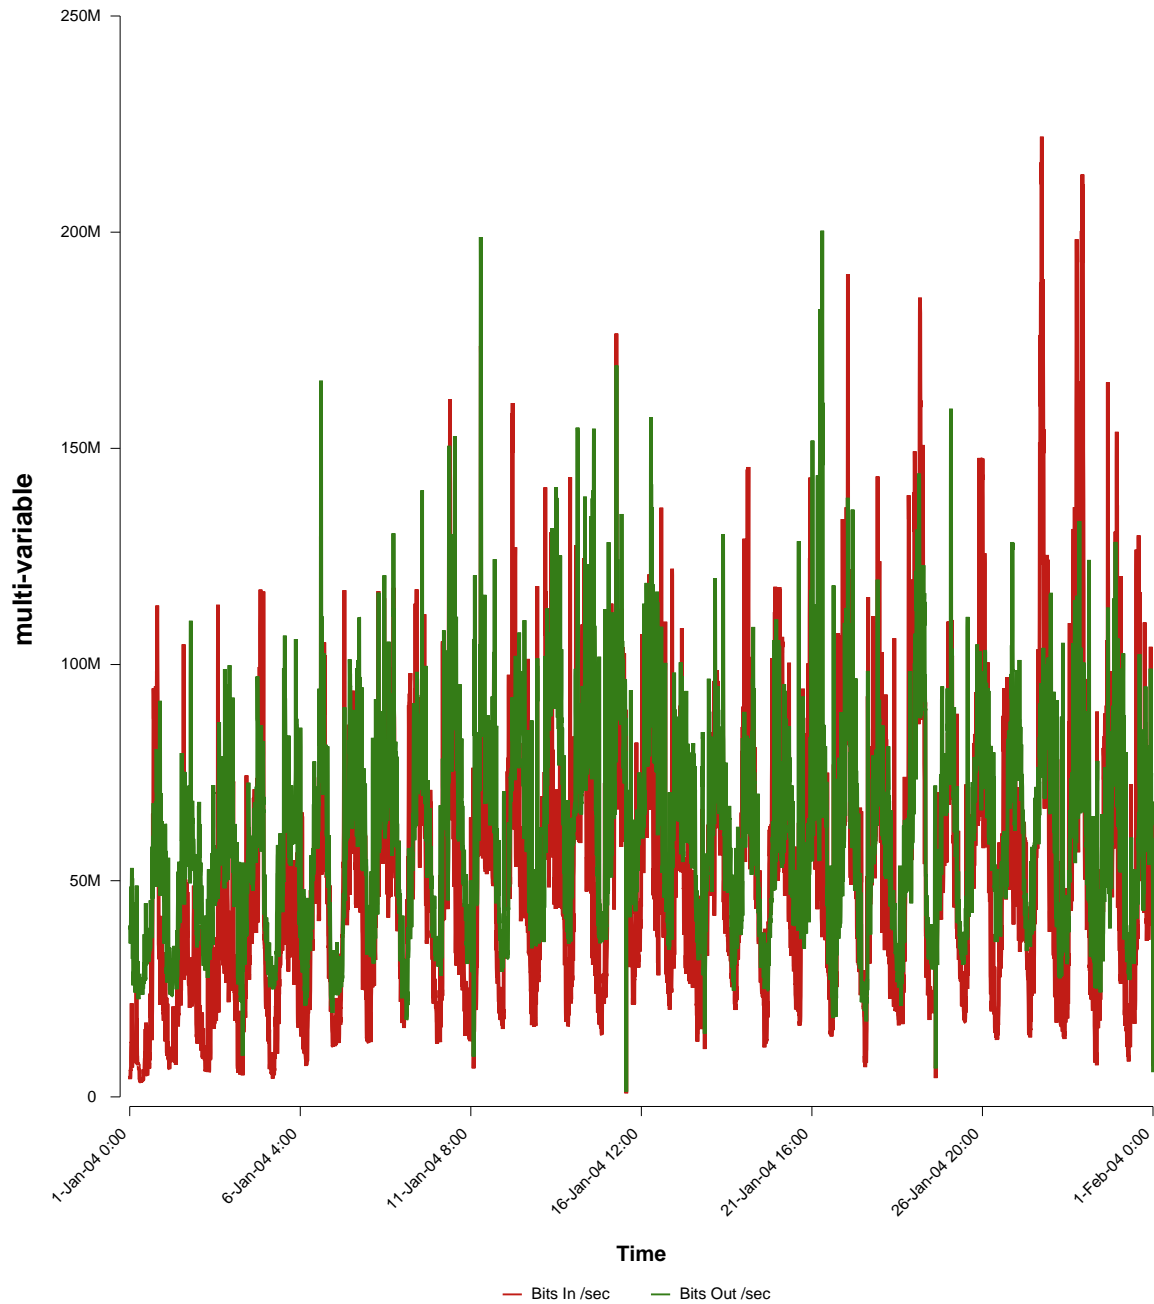

eHealth Trend Report

Divide by Time

SUNET-A-JONKOPING-HJ

From: 2004/01/01 00:00
To: 2004/01/31 23:59

Created: 2004/02/02 03:40:34