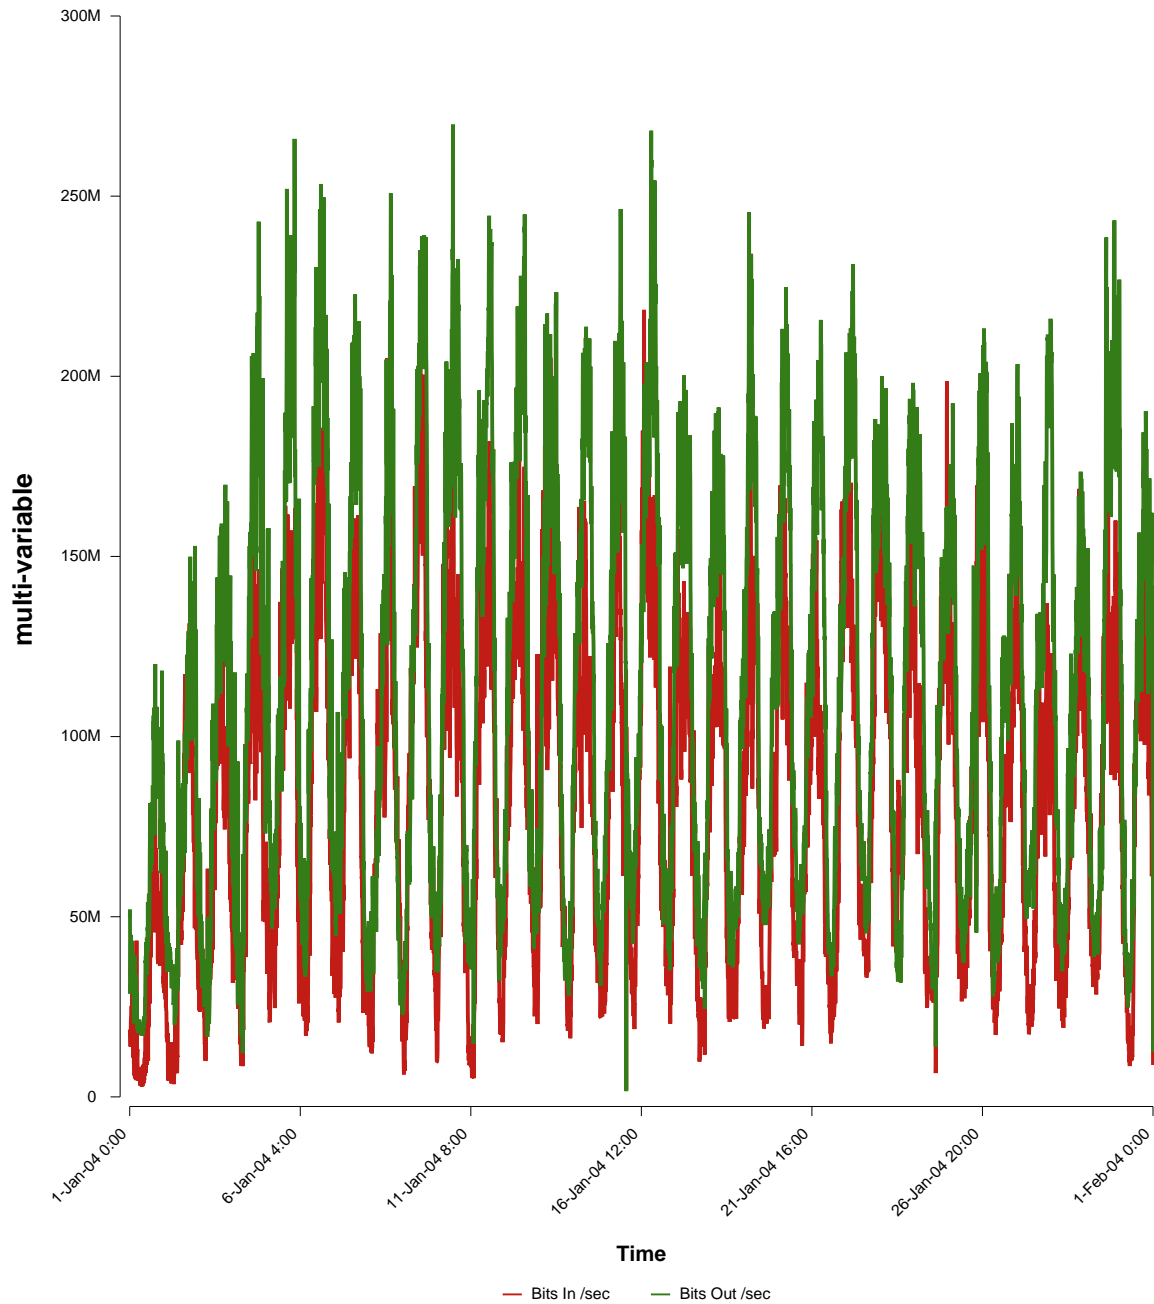

eHealth Trend Report

Divide by Time

SUNET-A-HALMSTAD-HH

From: 2004/01/01 00:00
To: 2004/01/31 23:59

Created: 2004/02/02 03:50:35