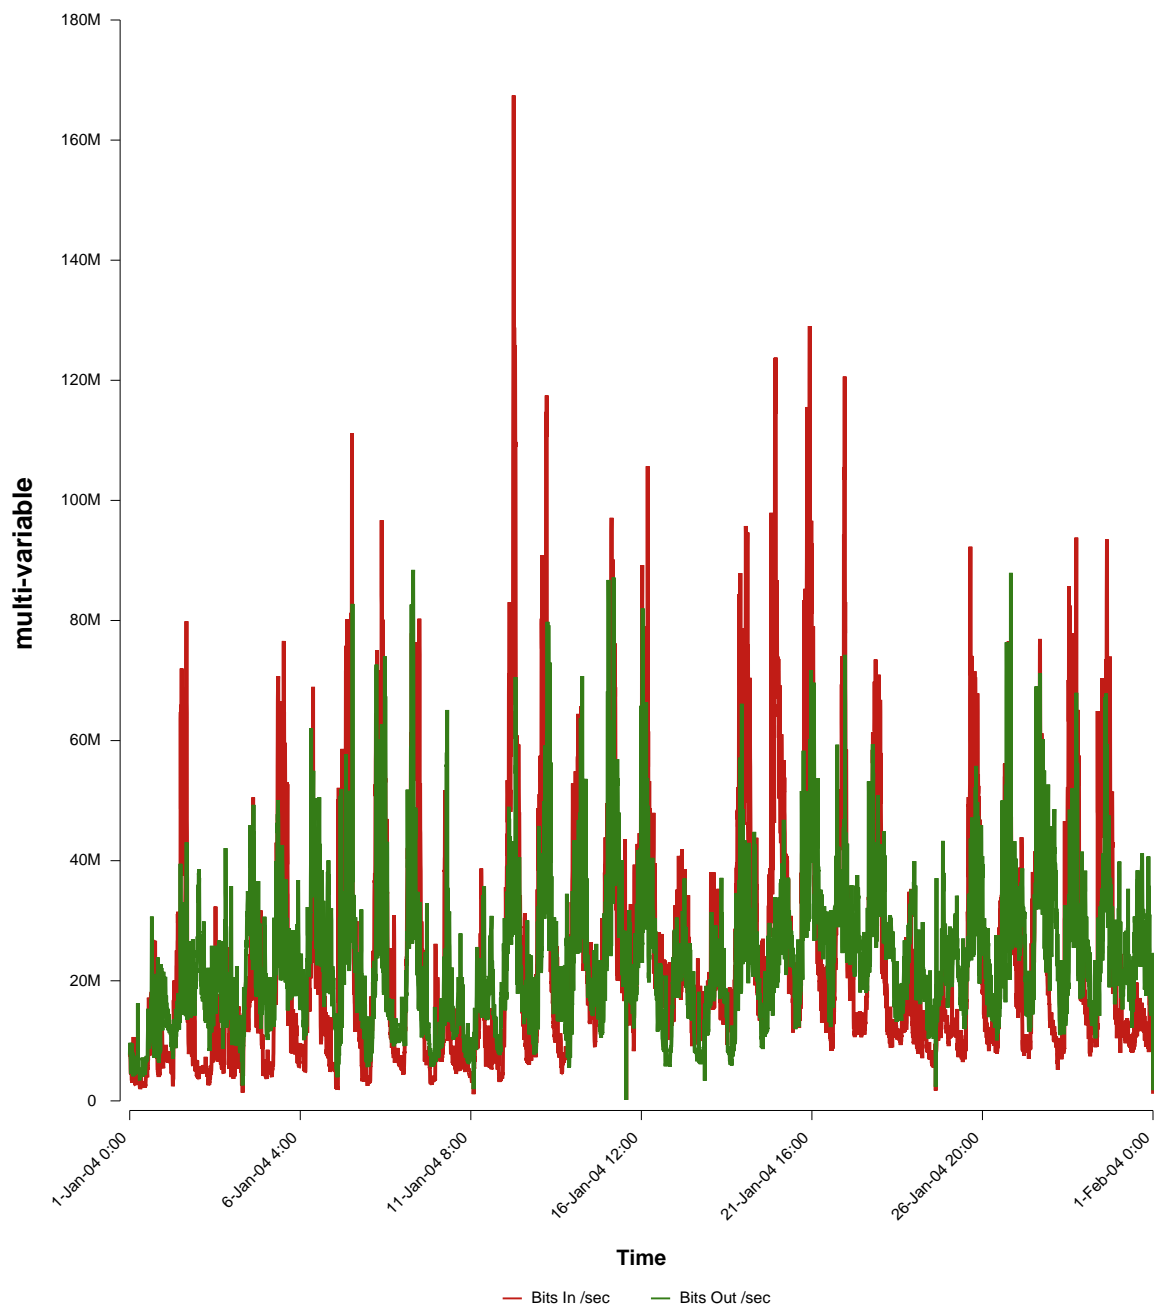

eHealth Trend Report

Divide by Time

SUNET-A-GBG-GU

From: 2004/01/01 00:00
To: 2004/01/31 23:59

Created: 2004/02/02 03:40:35