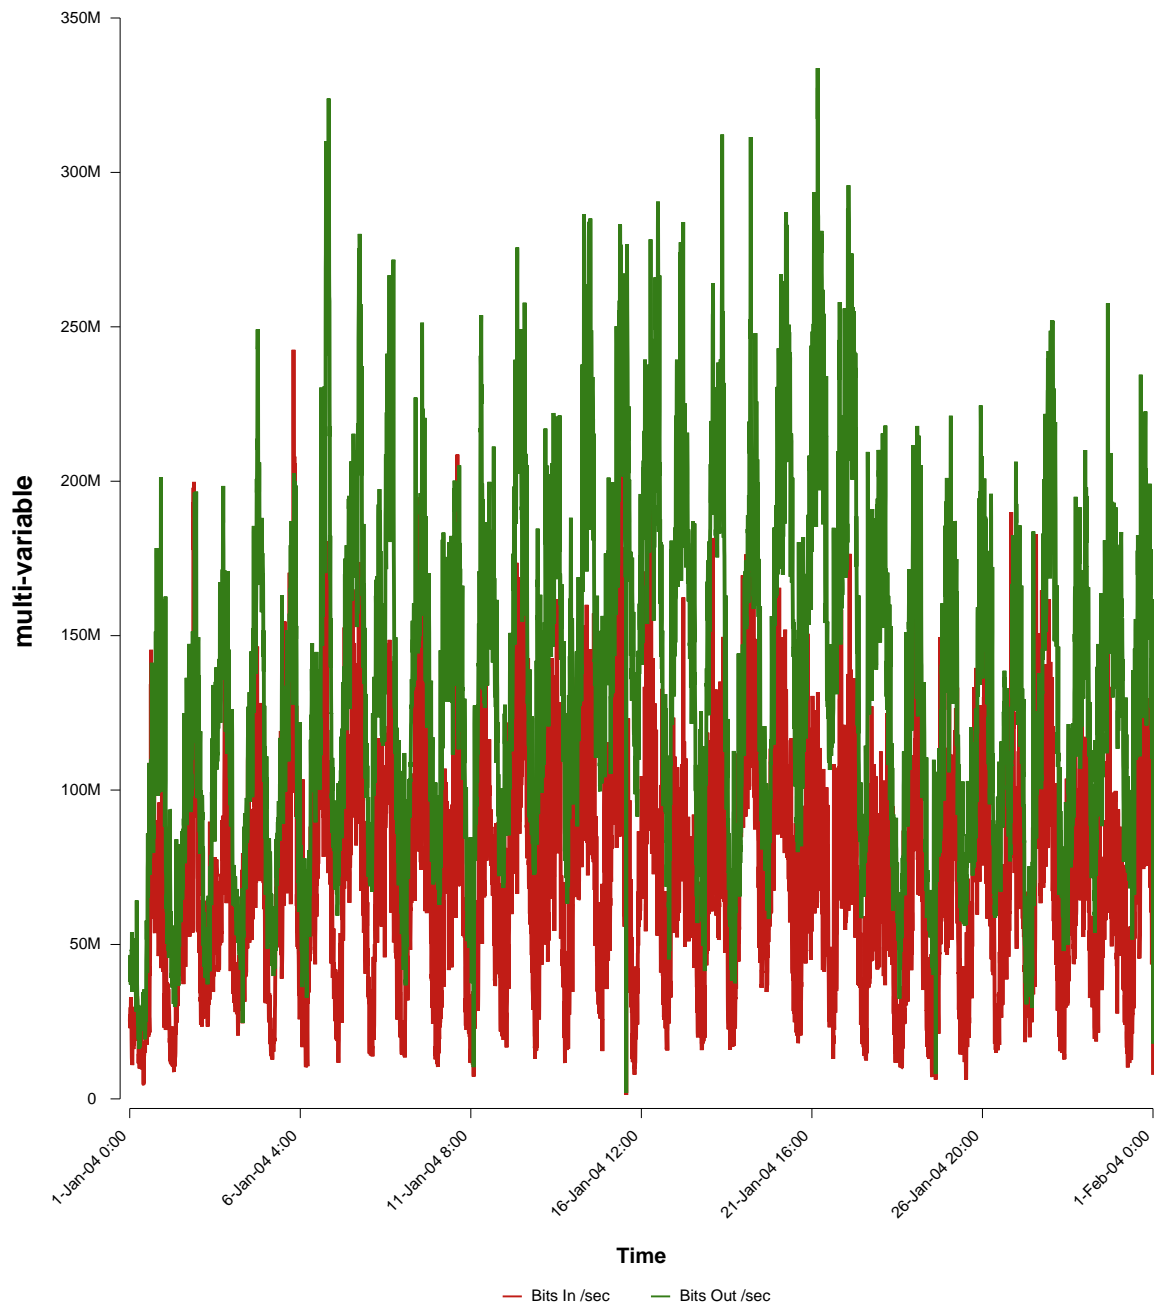

# eHealth Trend Report

Divide by Time

## SUNET-A-GAVLE-HIG

From: 2004/01/01 00:00  
To: 2004/01/31 23:59

Created: 2004/02/02 03:20:35