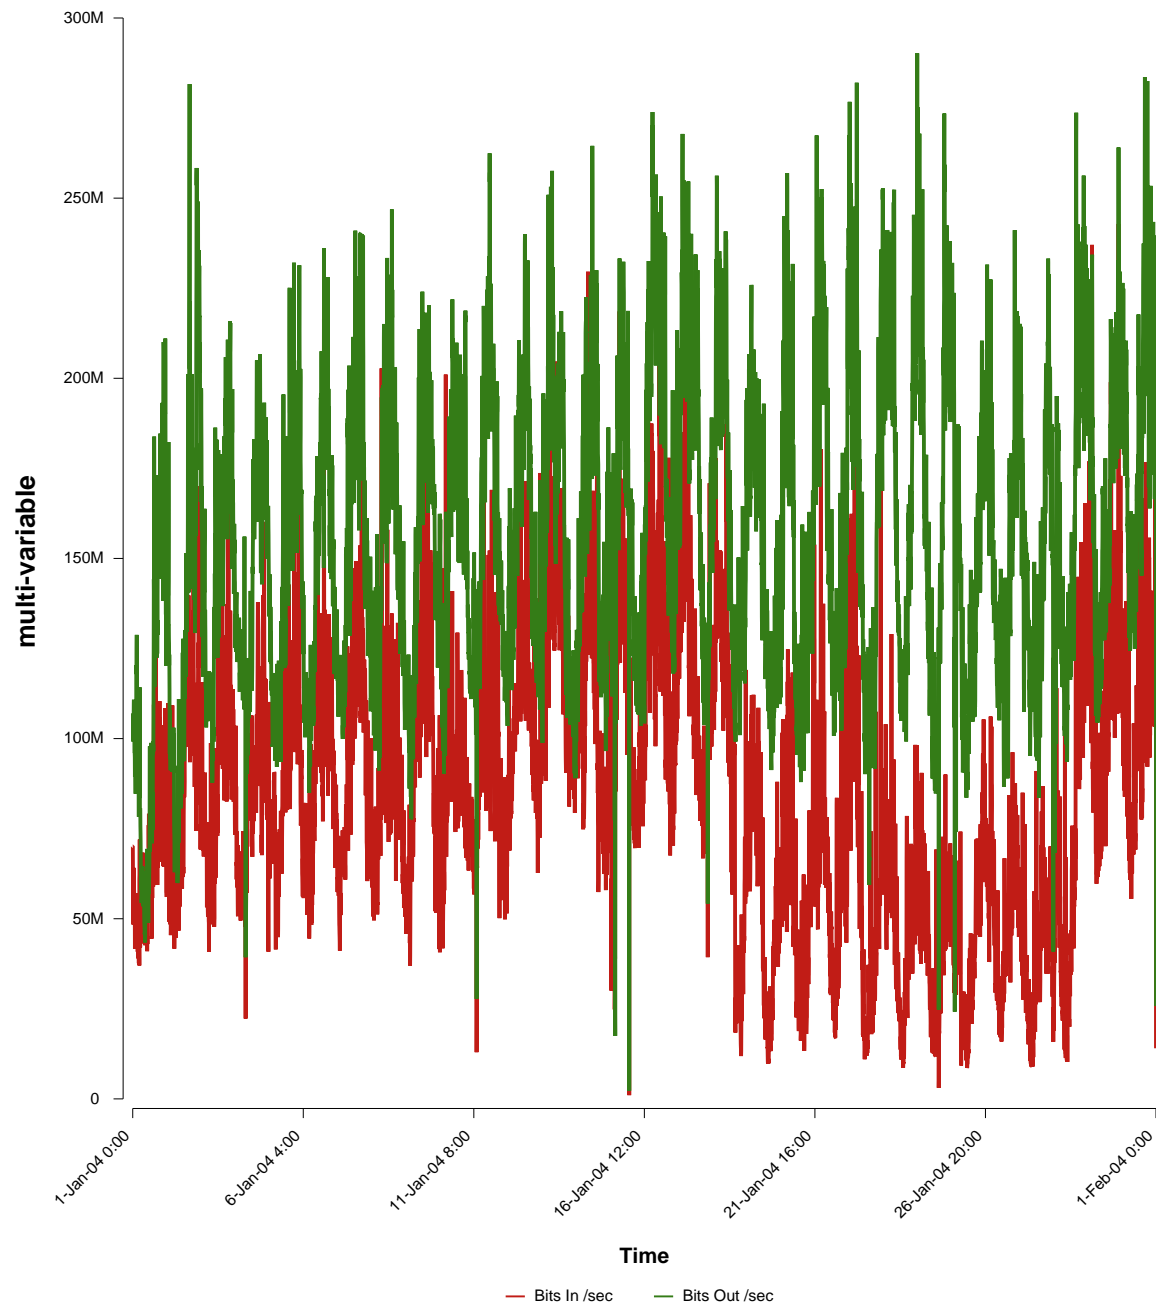

eHealth Trend Report

Divide by Time

SUNET-A-BORLANGE-DU

From: 2004/01/01 00:00
To: 2004/01/31 23:59

Created: 2004/02/02 03:10:32