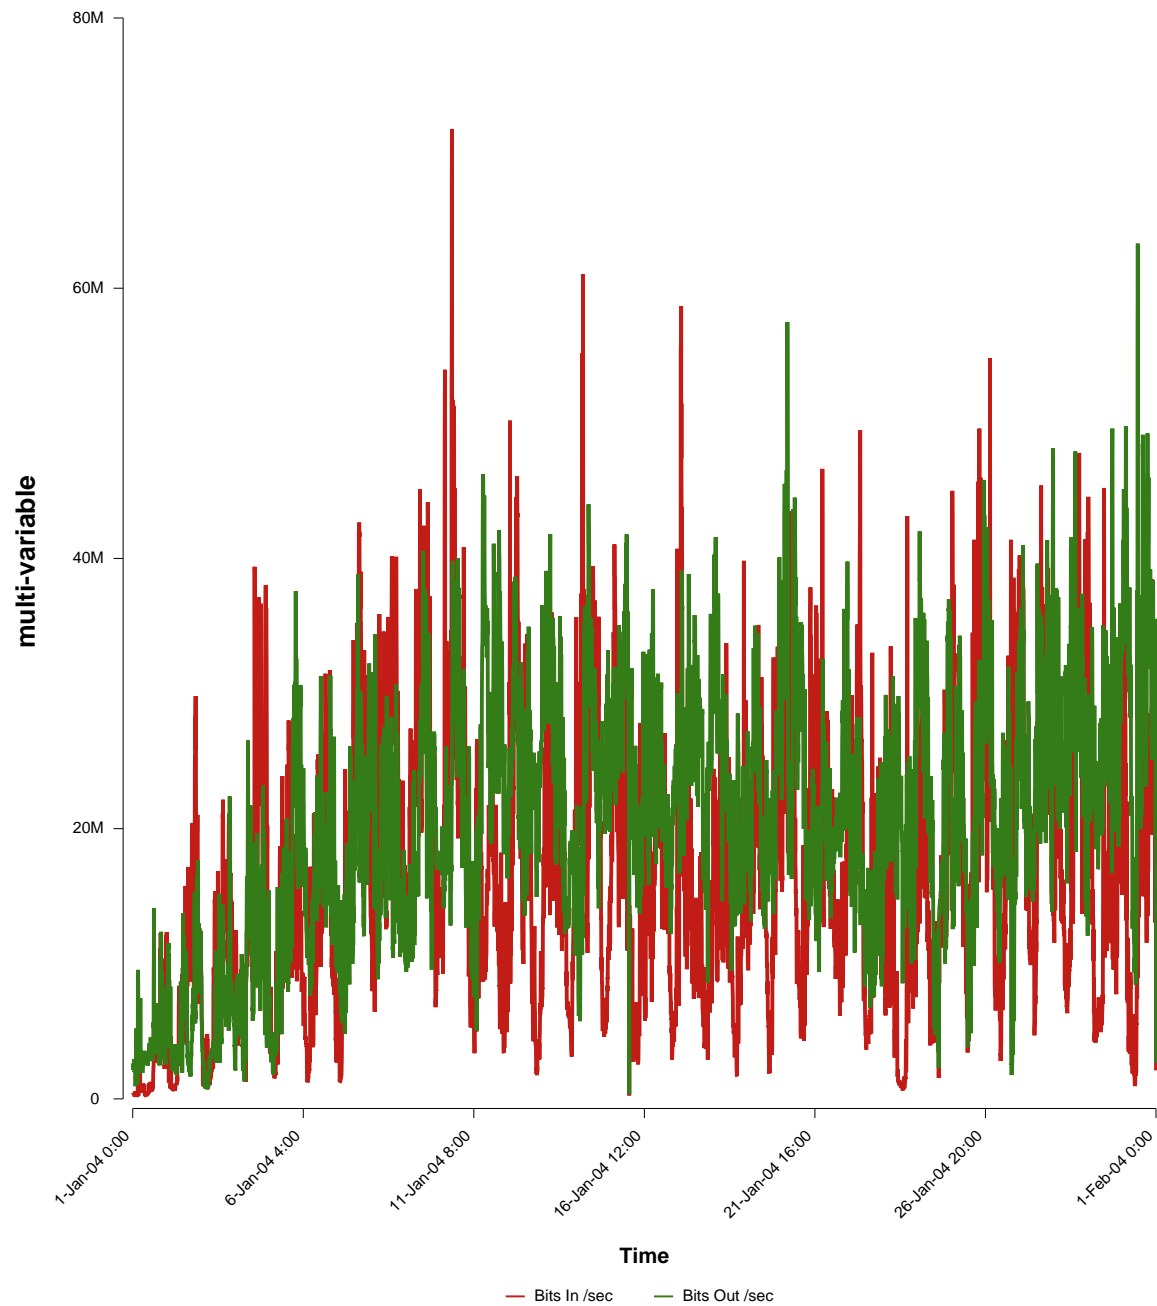

eHealth Trend Report

Divide by Time

SUNET-A-BORAS-HB

From: 2004/01/01 00:00
To: 2004/01/31 23:59

Created: 2004/02/02 03:05:32