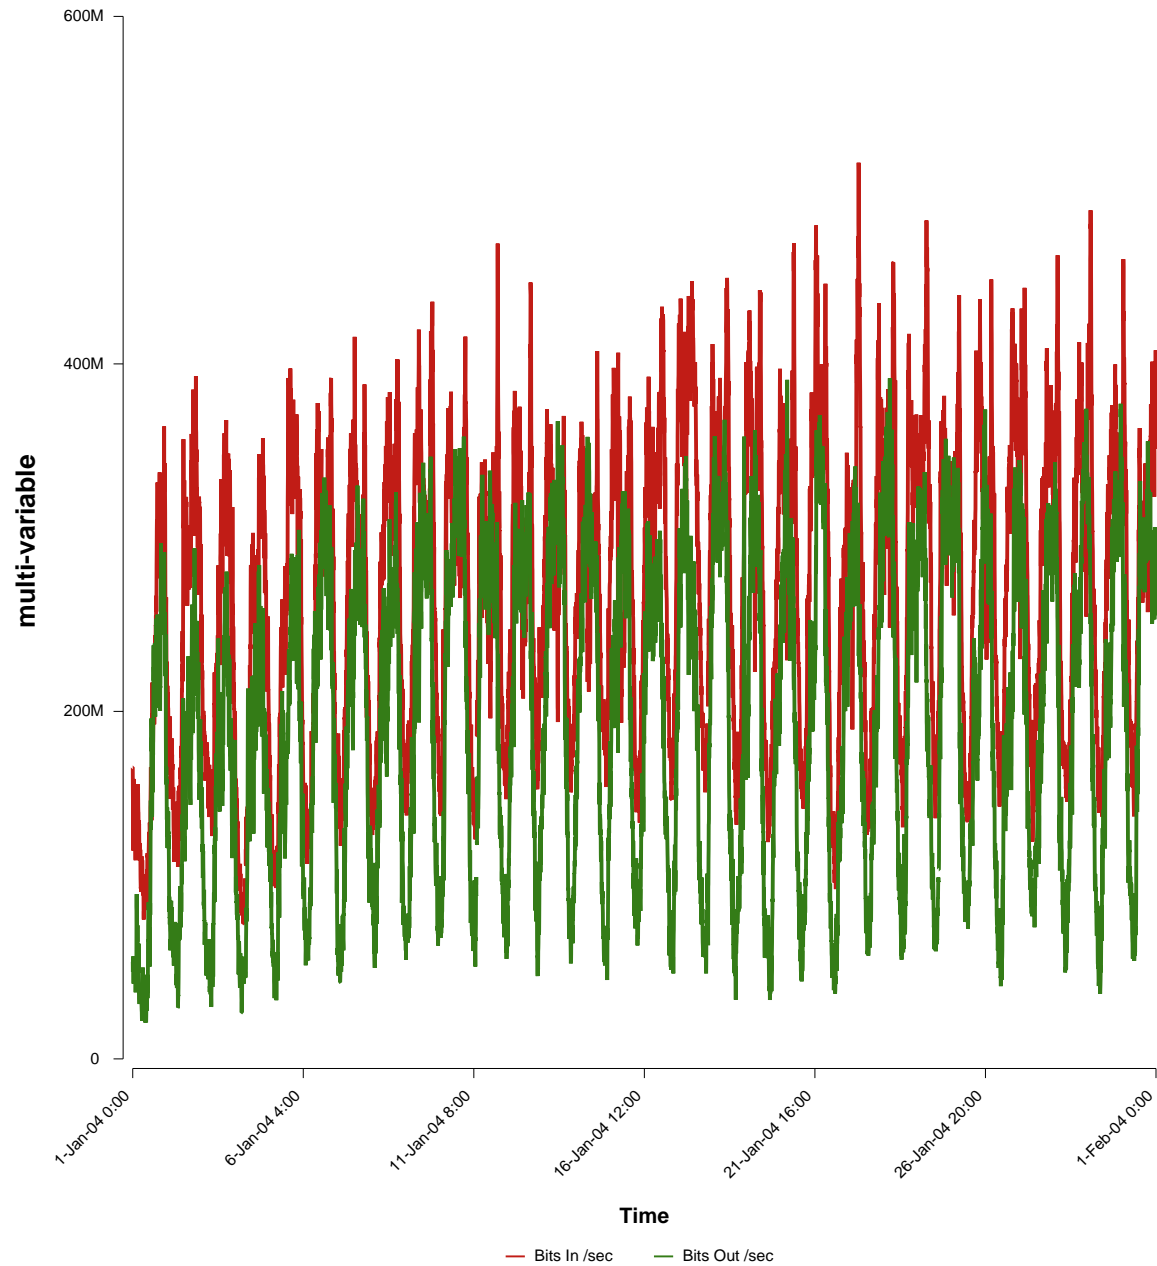

# eHealth Trend Report

Divide by Time

SGS-GBG  
BW: 1.0 Gbs

From: 2004/01/01 00:00  
To: 2004/01/31 23:59

Created: 2004/02/02 10:10:47