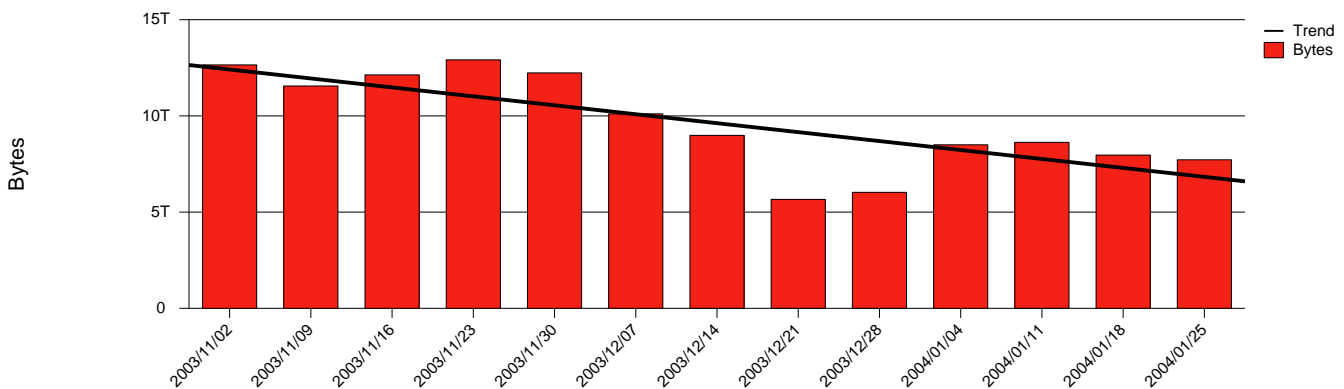

# Visby-HGO-Monthly Health Report

LAN/WAN

Report for 2004/01/31

Total Network Volume by Month

Total Network Volume by Week

Total Network Volume by Day

Situations to Watch

Rank	Element Name	Variable	Threshold	Monthly Average		Days to (from) Threshold
			Value	Actual	Predicted	
1	hgo2-POS(In)	Errors (% Frames)	5.000	0.213	0.180	Increasing
2	hgo1-POS(In)	Volume (Bandwidth %)	80.000	1.714	2.193	Increasing
3	hgo1-POS(Out)	Volume (Bandwidth %)	80.000	2.512	3.317	Increasing
4	hgo1-POS(In)	Errors (% Frames)	5.000	0.000	0.000	Decreasing
5	hgo2-POS(In)	Volume (Bandwidth %)	80.000	0.003	0.000	Decreasing
6	hgo2-POS(Out)	Volume (Bandwidth %)	80.000	0.003	0.000	Decreasing