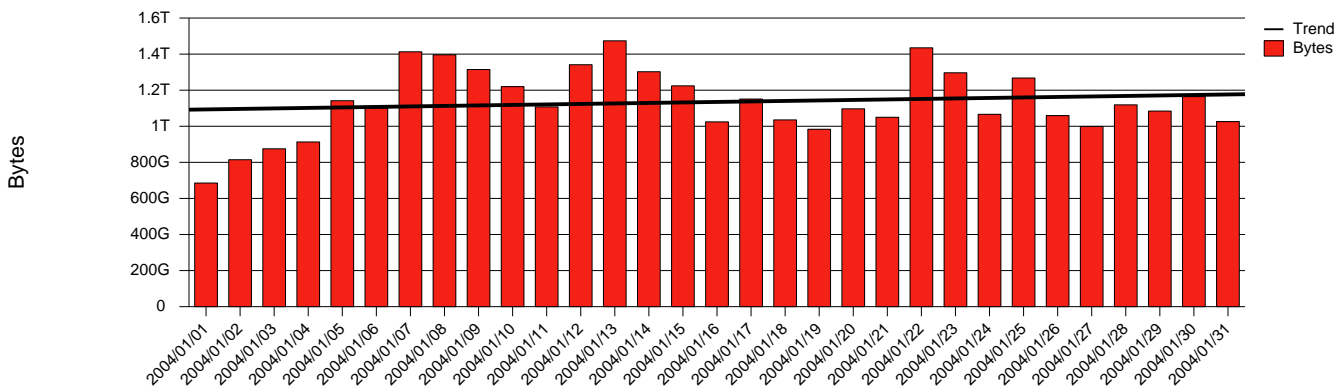

# Visby-HGO-Monthly Health Report

LAN/WAN

Report for 2004/01/31

Total Network Volume by Month

Total Network Volume by Week

Total Network Volume by Day

Situations to Watch

Rank	Element Name	Variable	Threshold	Monthly Average		Days to (from) Threshold
			Value	Actual	Predicted	
1	hgo2-POS(In)	Errors (% Frames)	5.000	0.213	0.180	Increasing
2	hgo1-POS(In)	Volume (Bandwidth %)	80.000	1.714	2.193	Increasing
3	hgo1-POS(Out)	Volume (Bandwidth %)	80.000	2.512	3.317	Increasing
4	hgo1-POS(In)	Errors (% Frames)	5.000	0.000	0.000	Decreasing
5	hgo2-POS(In)	Volume (Bandwidth %)	80.000	0.003	0.000	Decreasing
6	hgo2-POS(Out)	Volume (Bandwidth %)	80.000	0.003	0.000	Decreasing