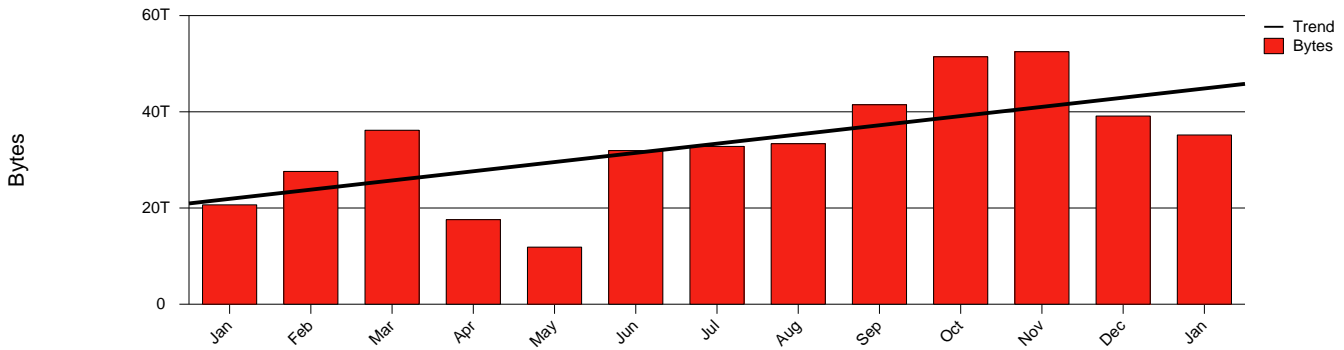

# Visby-HGO-Monthly Health Report

LAN/WAN

Report for 2004/01/31

Total Network Volume by Month

Total Network Volume by Week

Total Network Volume by Day

Situations to Watch

Rank	Element Name	Variable	Threshold	Monthly Average		Days to (from) Threshold
			Value	Actual	Predicted	
1	hgo2-POS(In)	Errors (% Frames)	5.000	0.213	0.180	Increasing
2	hgo1-POS(In)	Volume (Bandwidth %)	80.000	1.714	2.193	Increasing
3	hgo1-POS(Out)	Volume (Bandwidth %)	80.000	2.512	3.317	Increasing
4	hgo1-POS(In)	Errors (% Frames)	5.000	0.000	0.000	Decreasing
5	hgo2-POS(In)	Volume (Bandwidth %)	80.000	0.003	0.000	Decreasing
6	hgo2-POS(Out)	Volume (Bandwidth %)	80.000	0.003	0.000	Decreasing