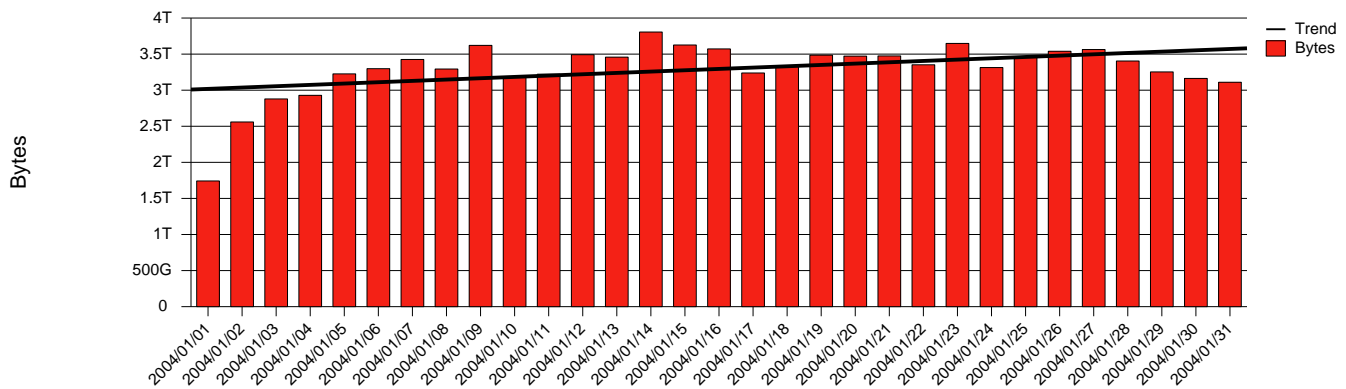

Uppsala-UU-Monthly Health Report

LAN/WAN

Report for 2004/01/31

Total Network Volume by Month

Total Network Volume by Week

Total Network Volume by Day

Situations to Watch

Rank	Element Name	Variable	Threshold	Monthly Average		Days to (from) Threshold
			Value	Actual	Predicted	
1	uu1-SRP(Out)	Volume (Bandwidth %)	80.000	7.589	7.564	Increasing
2	uu1-SRP(In)	Volume (Bandwidth %)	80.000	4.676	4.433	Increasing
3	uu2-SRP(In)	Errors (% Frames)	5.000	0.000	0.019	Increasing
4	uu2-SRP(In)	Volume (Bandwidth %)	80.000	0.004	0.003	Decreasing
5	uu2-SRP(Out)	Volume (Bandwidth %)	80.000	0.000	0.000	Decreasing