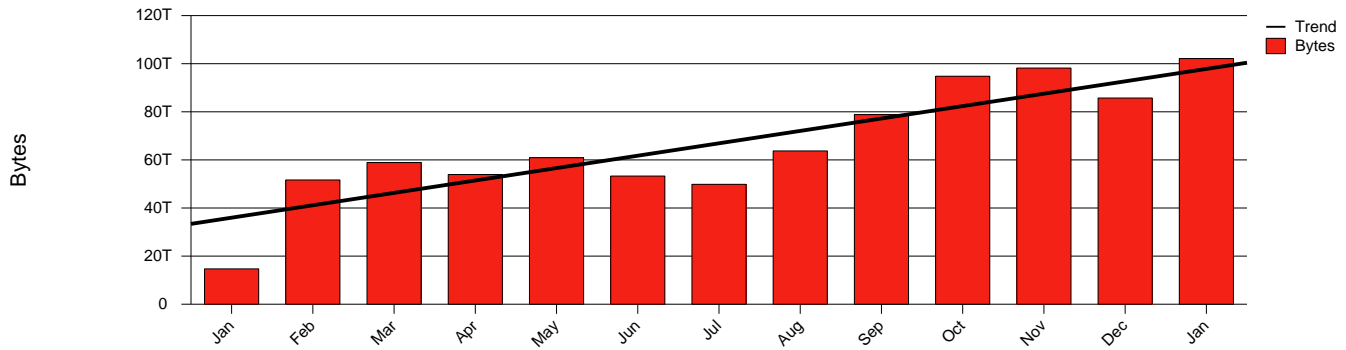

Uppsala-UU-Monthly Health Report

LAN/WAN

Report for 2004/01/31

Total Network Volume by Month

Total Network Volume by Week

Total Network Volume by Day

Situations to Watch

Rank	Element Name	Variable	Threshold	Monthly Average		Days to (from) Threshold
			Value	Actual	Predicted	
1	uu1-SRP(Out)	Volume (Bandwidth %)	80.000	7.589	7.564	Increasing
2	uu1-SRP(In)	Volume (Bandwidth %)	80.000	4.676	4.433	Increasing
3	uu2-SRP(In)	Errors (% Frames)	5.000	0.000	0.019	Increasing
4	uu2-SRP(In)	Volume (Bandwidth %)	80.000	0.004	0.003	Decreasing
5	uu2-SRP(Out)	Volume (Bandwidth %)	80.000	0.000	0.000	Decreasing