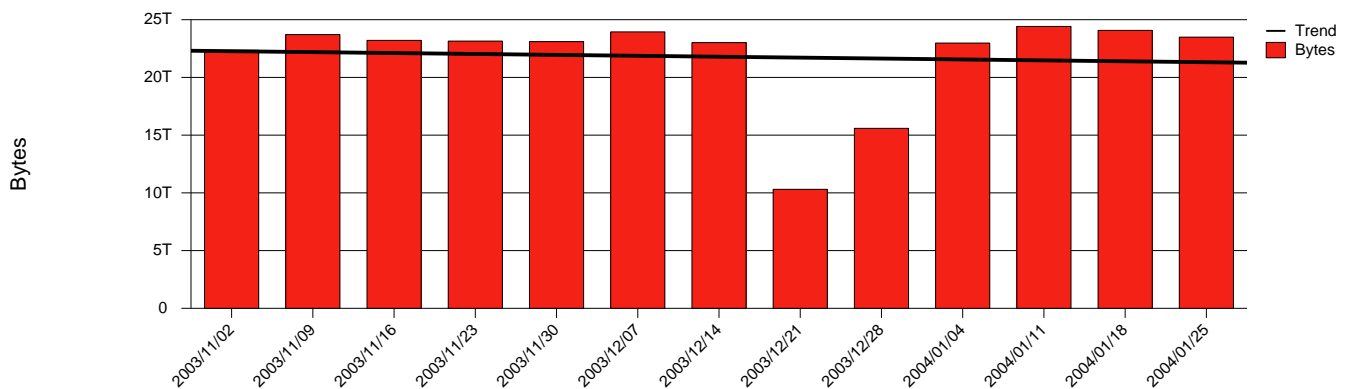

Uppsala-UU-Monthly Health Report

LAN/WAN

Report for 2004/01/31

Total Network Volume by Month

Total Network Volume by Week

Total Network Volume by Day

Situations to Watch

Rank	Element Name	Variable	Threshold	Monthly Average		Days to (from) Threshold
			Value	Actual	Predicted	
1	uu1-SRP(Out)	Volume (Bandwidth %)	80.000	7.589	7.564	Increasing
2	uu1-SRP(In)	Volume (Bandwidth %)	80.000	4.676	4.433	Increasing
3	uu2-SRP(In)	Errors (% Frames)	5.000	0.000	0.019	Increasing
4	uu2-SRP(In)	Volume (Bandwidth %)	80.000	0.004	0.003	Decreasing
5	uu2-SRP(Out)	Volume (Bandwidth %)	80.000	0.000	0.000	Decreasing