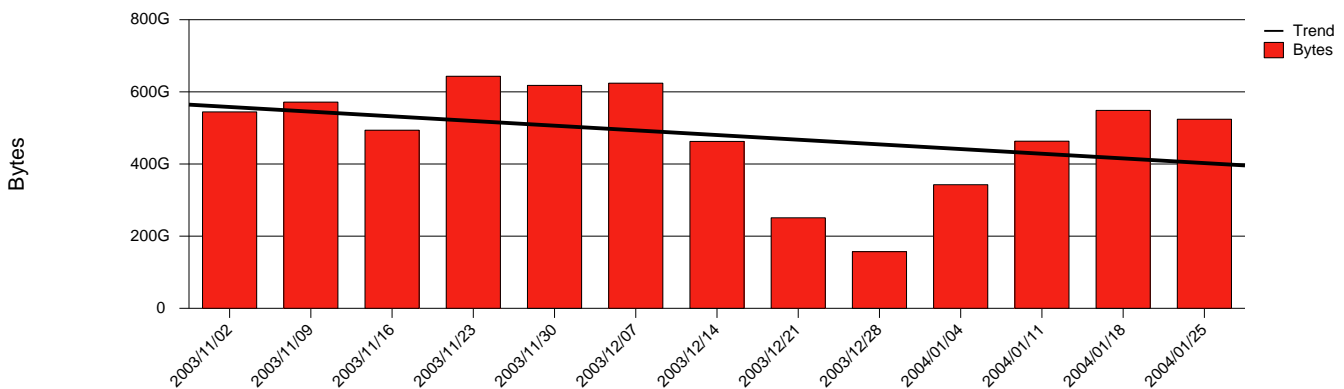

Uppsala-SLU-Monthly Health Report

LAN/WAN

Report for 2004/01/31

Total Network Volume by Month

Total Network Volume by Week

Total Network Volume by Day

Situations to Watch

Rank	Element Name	Variable	Threshold	Monthly Average		Days to (from) Threshold
			Value	Actual	Predicted	
1	slu2-SRP(Out)	Volume (Bandwidth %)	80.000	0.082	0.090	Increasing
2	slu1-SRP(In)	Volume (Bandwidth %)	80.000	0.132	0.142	Increasing
3	slu2-SRP(In)	Volume (Bandwidth %)	80.000	0.002	0.002	Increasing
4	slu1-SRP(Out)	Volume (Bandwidth %)	80.000	0.017	0.020	Decreasing
5	slu2-SRP(In)	Errors (% Frames)	5.000	0.000	0.004	Decreasing