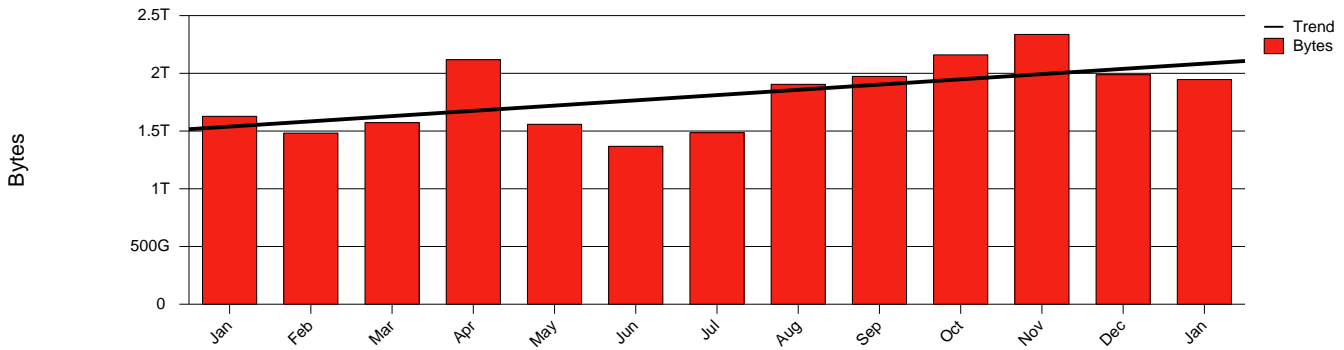

Uppsala-SLU-Monthly Health Report

LAN/WAN

Report for 2004/01/31

Total Network Volume by Month

Total Network Volume by Week

Total Network Volume by Day

Situations to Watch

Rank	Element Name	Variable	Threshold	Monthly Average		Days to (from) Threshold
			Value	Actual	Predicted	
1	slu2-SRP(Out)	Volume (Bandwidth %)	80.000	0.082	0.090	Increasing
2	slu1-SRP(In)	Volume (Bandwidth %)	80.000	0.132	0.142	Increasing
3	slu2-SRP(In)	Volume (Bandwidth %)	80.000	0.002	0.002	Increasing
4	slu1-SRP(Out)	Volume (Bandwidth %)	80.000	0.017	0.020	Decreasing
5	slu2-SRP(In)	Errors (% Frames)	5.000	0.000	0.004	Decreasing