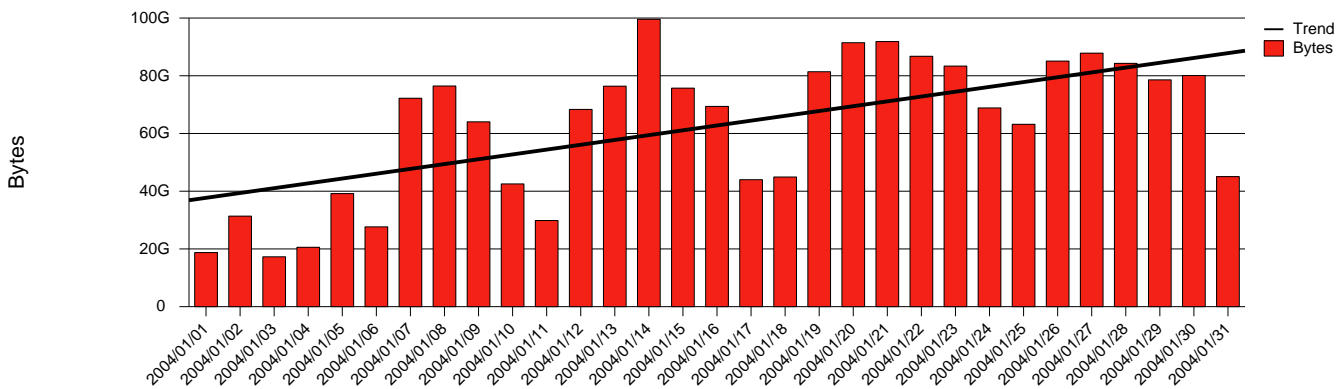

Uppsala-SLU-Monthly Health Report

LAN/WAN

Report for 2004/01/31

Total Network Volume by Month

Total Network Volume by Week

Total Network Volume by Day

Situations to Watch

Rank	Element Name	Variable	Threshold	Monthly Average		Days to (from) Threshold
			Value	Actual	Predicted	
1	slu2-SRP(Out)	Volume (Bandwidth %)	80.000	0.082	0.090	Increasing
2	slu1-SRP(In)	Volume (Bandwidth %)	80.000	0.132	0.142	Increasing
3	slu2-SRP(In)	Volume (Bandwidth %)	80.000	0.002	0.002	Increasing
4	slu1-SRP(Out)	Volume (Bandwidth %)	80.000	0.017	0.020	Decreasing
5	slu2-SRP(In)	Errors (% Frames)	5.000	0.000	0.004	Decreasing