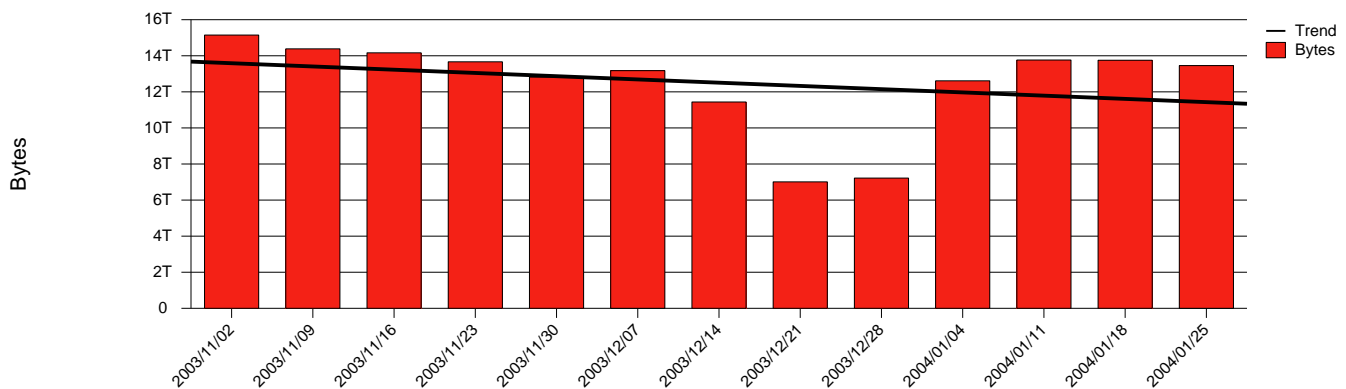

Umea-UMU-Monthly Health Report

LAN/WAN

Report for 2004/01/31

Total Network Volume by Month

Total Network Volume by Week

Total Network Volume by Day

Situations to Watch

Rank	Element Name	Variable	Threshold	Monthly Average		Days to (from) Threshold
			Value	Actual	Predicted	
1	umu1-SRP(In)	Errors (% Frames)	5.000	0.000	0.000	Increasing
2	umu1-SRP(In)	Volume (Bandwidth %)	80.000	2.238	1.355	Decreasing
3	umu1-SRP(Out)	Volume (Bandwidth %)	80.000	4.608	4.088	Decreasing
4	umu2-SRP(In)	Volume (Bandwidth %)	80.000	0.001	0.000	Decreasing
5	umu2-SRP(In)	Errors (% Frames)	5.000	0.000	0.000	Decreasing
6	umu2-SRP(Out)	Volume (Bandwidth %)	80.000	0.000	0.000	Decreasing