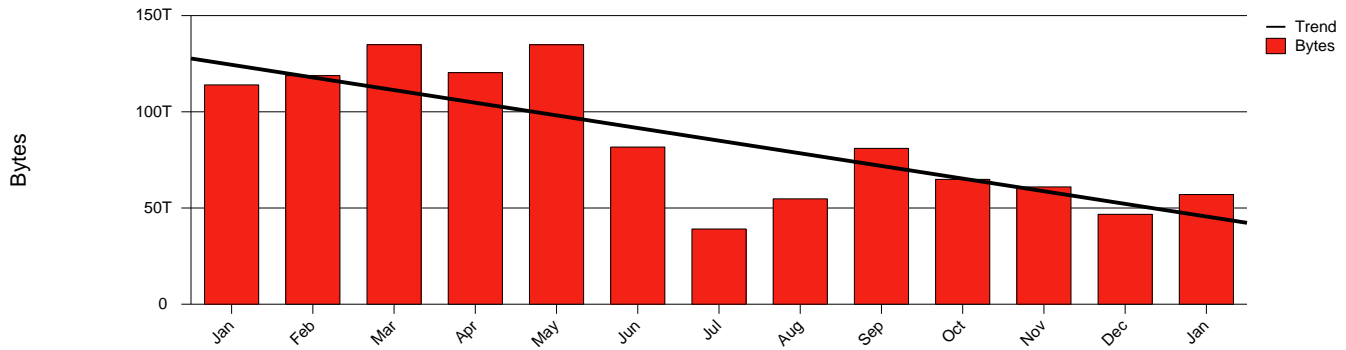

Umea-UMU-Monthly Health Report

LAN/WAN

Report for 2004/01/31

Total Network Volume by Month

Total Network Volume by Week

Total Network Volume by Day

Situations to Watch

Rank	Element Name	Variable	Threshold	Monthly Average		Days to (from) Threshold
			Value	Actual	Predicted	
1	umu1-SRP(In)	Errors (% Frames)	5.000	0.000	0.000	Increasing
2	umu1-SRP(In)	Volume (Bandwidth %)	80.000	2.238	1.355	Decreasing
3	umu1-SRP(Out)	Volume (Bandwidth %)	80.000	4.608	4.088	Decreasing
4	umu2-SRP(In)	Volume (Bandwidth %)	80.000	0.001	0.000	Decreasing
5	umu2-SRP(In)	Errors (% Frames)	5.000	0.000	0.000	Decreasing
6	umu2-SRP(Out)	Volume (Bandwidth %)	80.000	0.000	0.000	Decreasing