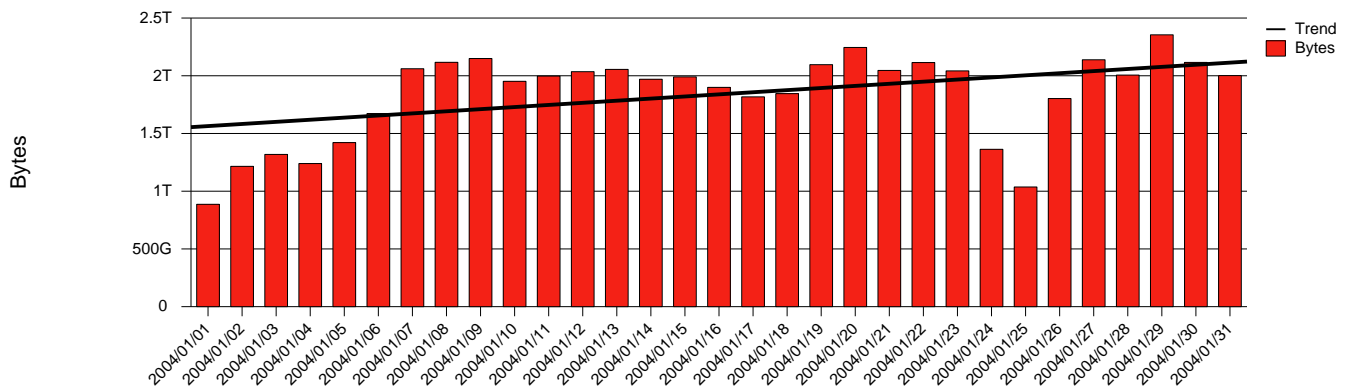

Umea-UMU-Monthly Health Report

LAN/WAN

Report for 2004/01/31

Total Network Volume by Month

Total Network Volume by Week

Total Network Volume by Day

Situations to Watch

Rank	Element Name	Variable	Threshold	Monthly Average		Days to (from) Threshold
			Value	Actual	Predicted	
1	umu1-SRP(In)	Errors (% Frames)	5.000	0.000	0.000	Increasing
2	umu1-SRP(In)	Volume (Bandwidth %)	80.000	2.238	1.355	Decreasing
3	umu1-SRP(Out)	Volume (Bandwidth %)	80.000	4.608	4.088	Decreasing
4	umu2-SRP(In)	Volume (Bandwidth %)	80.000	0.001	0.000	Decreasing
5	umu2-SRP(In)	Errors (% Frames)	5.000	0.000	0.000	Decreasing
6	umu2-SRP(Out)	Volume (Bandwidth %)	80.000	0.000	0.000	Decreasing