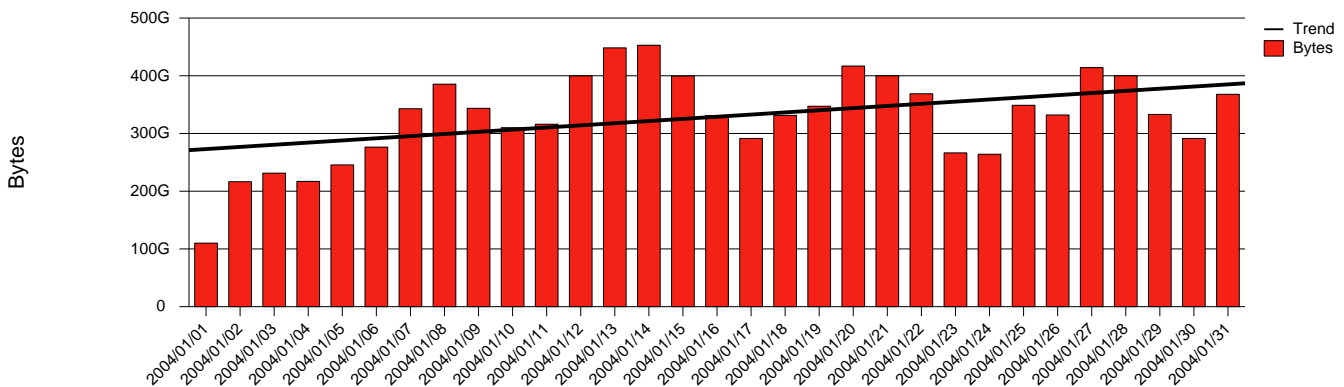

# Trollhattan-HTU-Monthly Health Report

LAN/WAN

Report for 2004/01/31

Total Network Volume by Month

Total Network Volume by Week

Total Network Volume by Day

Situations to Watch

Rank	Element Name	Variable	Threshold	Monthly Average		Days to (from)
			Value	Actual	Predicted	Threshold
1	htu2-SRP(In)	Errors (% Frames)	5.000	0.000	1.631	824
2	htu1-SRP(In)	Volume (Bandwidth %)	80.000	0.759	0.717	Increasing
3	htu1-SRP(Out)	Volume (Bandwidth %)	80.000	0.236	0.193	Increasing
4	htu2-SRP(Out)	Volume (Bandwidth %)	80.000	0.230	0.191	Increasing
5	htu2-SRP(In)	Volume (Bandwidth %)	80.000	0.000	0.000	Decreasing
6	htu1-SRP(In)	Errors (% Frames)	5.000	0.000	0.000	Decreasing