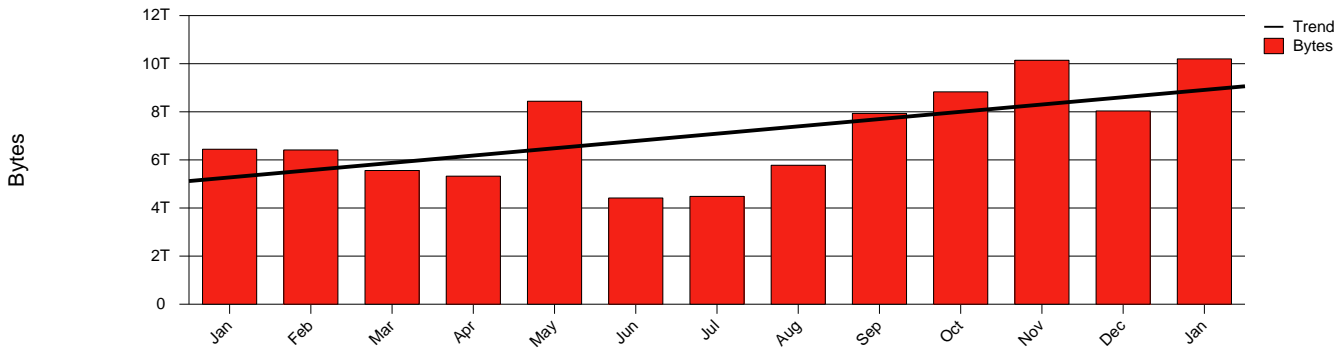

# Trollhattan-HTU-Monthly Health Report

LAN/WAN

Report for 2004/01/31

Total Network Volume by Month

Total Network Volume by Week

Total Network Volume by Day

Situations to Watch

Rank	Element Name	Variable	Threshold	Monthly Average		Days to (from)
			Value	Actual	Predicted	Threshold
1	htu2-SRP(In)	Errors (% Frames)	5.000	0.000	1.631	824
2	htu1-SRP(In)	Volume (Bandwidth %)	80.000	0.759	0.717	Increasing
3	htu1-SRP(Out)	Volume (Bandwidth %)	80.000	0.236	0.193	Increasing
4	htu2-SRP(Out)	Volume (Bandwidth %)	80.000	0.230	0.191	Increasing
5	htu2-SRP(In)	Volume (Bandwidth %)	80.000	0.000	0.000	Decreasing
6	htu1-SRP(In)	Errors (% Frames)	5.000	0.000	0.000	Decreasing