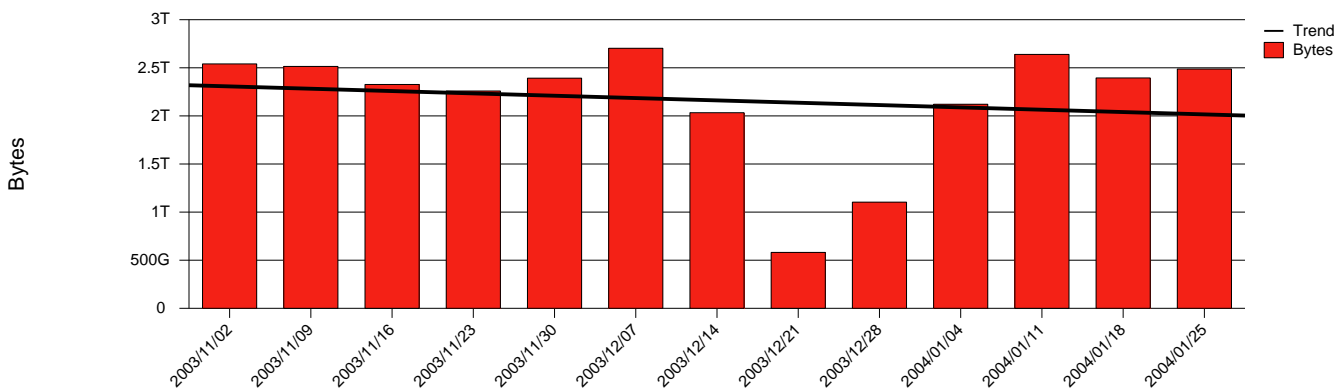

# Trollhattan-HTU-Monthly Health Report

LAN/WAN

Report for 2004/01/31

Total Network Volume by Month

Total Network Volume by Week

Total Network Volume by Day

Situations to Watch

Rank	Element Name	Variable	Threshold	Monthly Average		Days to (from)
			Value	Actual	Predicted	Threshold
1	htu2-SRP(In)	Errors (% Frames)	5.000	0.000	1.631	824
2	htu1-SRP(In)	Volume (Bandwidth %)	80.000	0.759	0.717	Increasing
3	htu1-SRP(Out)	Volume (Bandwidth %)	80.000	0.236	0.193	Increasing
4	htu2-SRP(Out)	Volume (Bandwidth %)	80.000	0.230	0.191	Increasing
5	htu2-SRP(In)	Volume (Bandwidth %)	80.000	0.000	0.000	Decreasing
6	htu1-SRP(In)	Errors (% Frames)	5.000	0.000	0.000	Decreasing