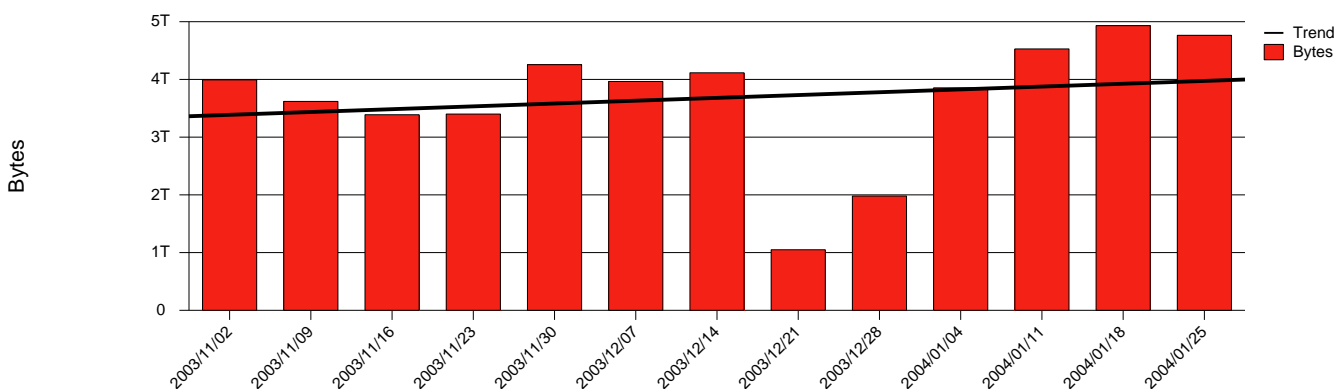

# Skovde-HIS-Monthly Health Report

LAN/WAN

Report for 2004/01/31

Total Network Volume by Month

Total Network Volume by Week

Total Network Volume by Day

Situations to Watch

Rank	Element Name	Variable	Threshold	Monthly Average		Days to (from)
			Value	Actual	Predicted	Threshold
1	his1-SRP(Out)	Volume (Bandwidth %)	80.000	1.327	1.146	Increasing
2	his2-SRP(In)	Volume (Bandwidth %)	80.000	0.956	0.636	Increasing
3	his2-SRP(In)	Errors (% Frames)	5.000	0.000	0.002	Increasing
4	his1-SRP(In)	Volume (Bandwidth %)	80.000	0.000	0.281	Decreasing
5	his2-SRP(Out)	Volume (Bandwidth %)	80.000	0.000	0.000	Decreasing