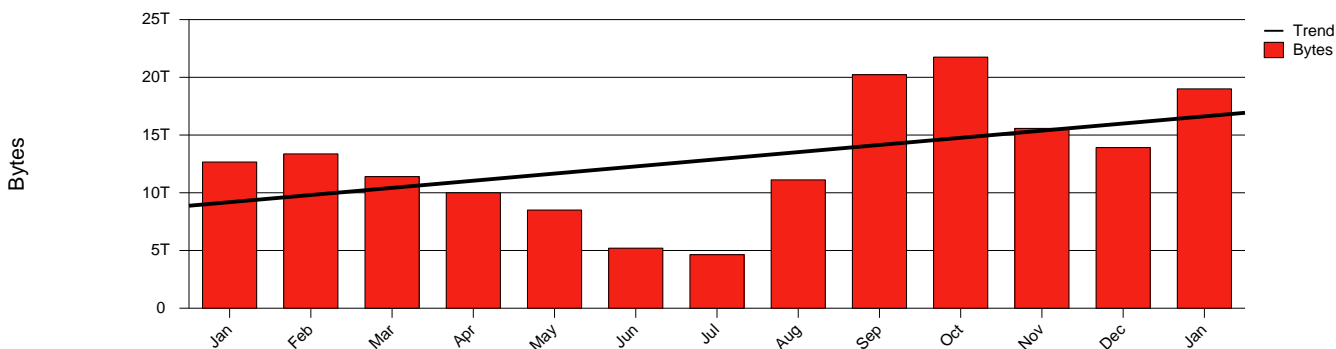

# Skovde-HIS-Monthly Health Report

LAN/WAN

Report for 2004/01/31

Total Network Volume by Month

Total Network Volume by Week

Total Network Volume by Day

Situations to Watch

Rank	Element Name	Variable	Threshold	Monthly Average		Days to (from)
			Value	Actual	Predicted	Threshold
1	his1-SRP(Out)	Volume (Bandwidth %)	80.000	1.327	1.146	Increasing
2	his2-SRP(In)	Volume (Bandwidth %)	80.000	0.956	0.636	Increasing
3	his2-SRP(In)	Errors (% Frames)	5.000	0.000	0.002	Increasing
4	his1-SRP(In)	Volume (Bandwidth %)	80.000	0.000	0.281	Decreasing
5	his2-SRP(Out)	Volume (Bandwidth %)	80.000	0.000	0.000	Decreasing