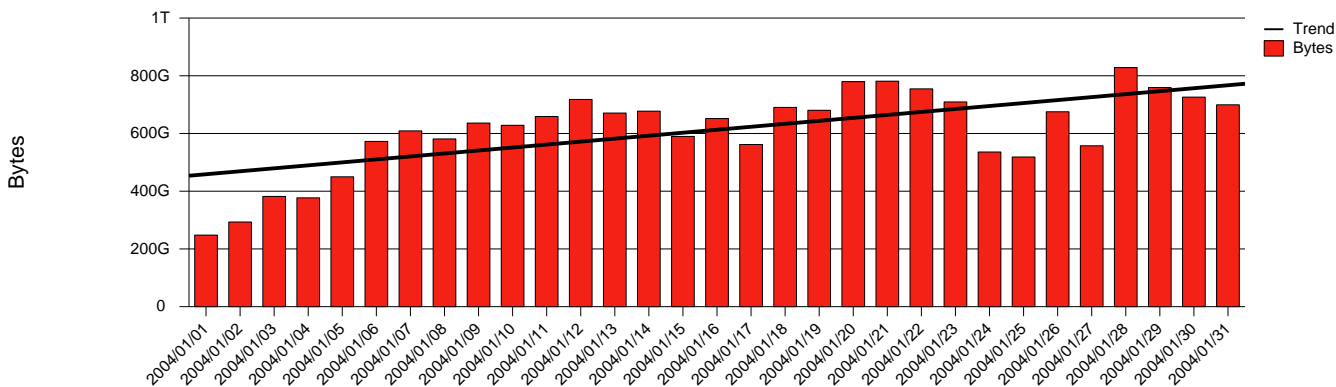

# Skovde-HIS-Monthly Health Report

LAN/WAN

Report for 2004/01/31

Total Network Volume by Month

Total Network Volume by Week

Total Network Volume by Day

Situations to Watch

Rank	Element Name	Variable	Threshold	Monthly Average		Days to (from)
			Value	Actual	Predicted	Threshold
1	his1-SRP(Out)	Volume (Bandwidth %)	80.000	1.327	1.146	Increasing
2	his2-SRP(In)	Volume (Bandwidth %)	80.000	0.956	0.636	Increasing
3	his2-SRP(In)	Errors (% Frames)	5.000	0.000	0.002	Increasing
4	his1-SRP(In)	Volume (Bandwidth %)	80.000	0.000	0.281	Decreasing
5	his2-SRP(Out)	Volume (Bandwidth %)	80.000	0.000	0.000	Decreasing