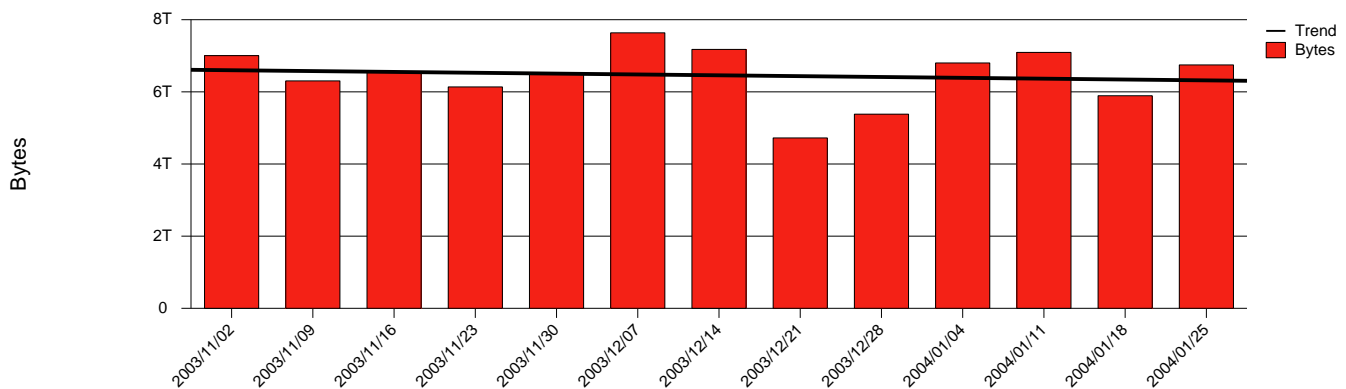

Kristianstad-HKR-Monthly Health Report

LAN/WAN

Report for 2004/01/31

Total Network Volume by Month

Total Network Volume by Week

Total Network Volume by Day

Situations to Watch

Rank	Element Name	Variable	Threshold	Monthly Average		Days to (from) Threshold
			Value	Actual	Predicted	
1	hkr1-SRP(Out)	Volume (Bandwidth %)	80.000	2.390	2.635	Increasing
2	hkr1-SRP(In)	Volume (Bandwidth %)	80.000	1.037	1.061	Increasing
3	hkr1-SRP(In)	Errors (% Frames)	5.000	0.000	0.000	Decreasing
4	hkr2-SRP(In)	Volume (Bandwidth %)	80.000	0.001	0.000	Decreasing
5	hkr2-SRP(Out)	Volume (Bandwidth %)	80.000	0.025	0.000	Decreasing