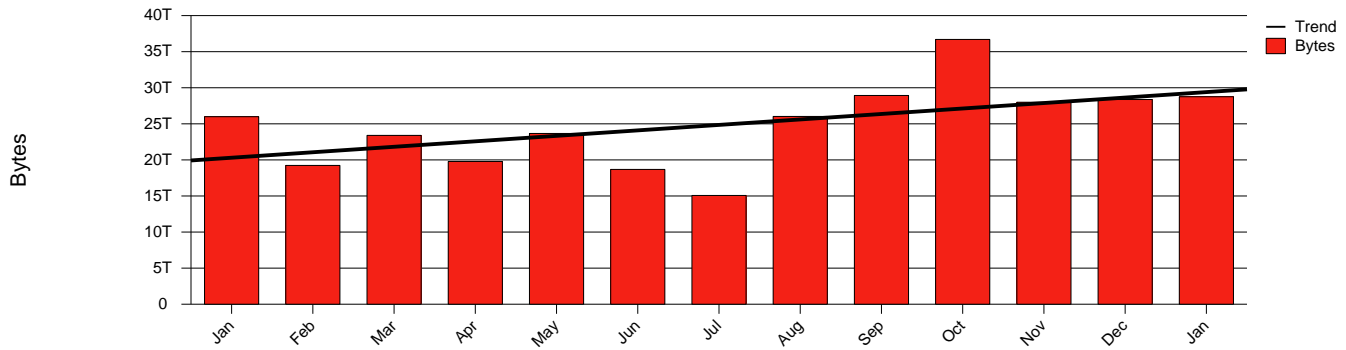

Kristianstad-HKR-Monthly Health Report

LAN/WAN

Report for 2004/01/31

Total Network Volume by Month

Total Network Volume by Week

Total Network Volume by Day

Situations to Watch

Rank	Element Name	Variable	Threshold	Monthly Average		Days to (from) Threshold
			Value	Actual	Predicted	
1	hkr1-SRP(Out)	Volume (Bandwidth %)	80.000	2.390	2.635	Increasing
2	hkr1-SRP(In)	Volume (Bandwidth %)	80.000	1.037	1.061	Increasing
3	hkr1-SRP(In)	Errors (% Frames)	5.000	0.000	0.000	Decreasing
4	hkr2-SRP(In)	Volume (Bandwidth %)	80.000	0.001	0.000	Decreasing
5	hkr2-SRP(Out)	Volume (Bandwidth %)	80.000	0.025	0.000	Decreasing