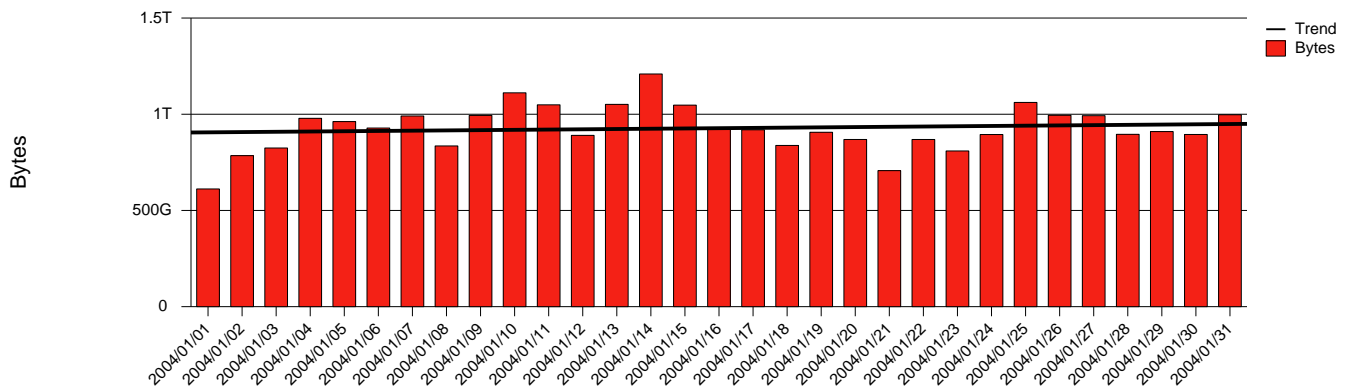

Kristianstad-HKR-Monthly Health Report

LAN/WAN

Report for 2004/01/31

Total Network Volume by Month

Total Network Volume by Week

Total Network Volume by Day

Situations to Watch

Rank	Element Name	Variable	Threshold	Monthly Average		Days to (from) Threshold
			Value	Actual	Predicted	
1	hkr1-SRP(Out)	Volume (Bandwidth %)	80.000	2.390	2.635	Increasing
2	hkr1-SRP(In)	Volume (Bandwidth %)	80.000	1.037	1.061	Increasing
3	hkr1-SRP(In)	Errors (% Frames)	5.000	0.000	0.000	Decreasing
4	hkr2-SRP(In)	Volume (Bandwidth %)	80.000	0.001	0.000	Decreasing
5	hkr2-SRP(Out)	Volume (Bandwidth %)	80.000	0.025	0.000	Decreasing