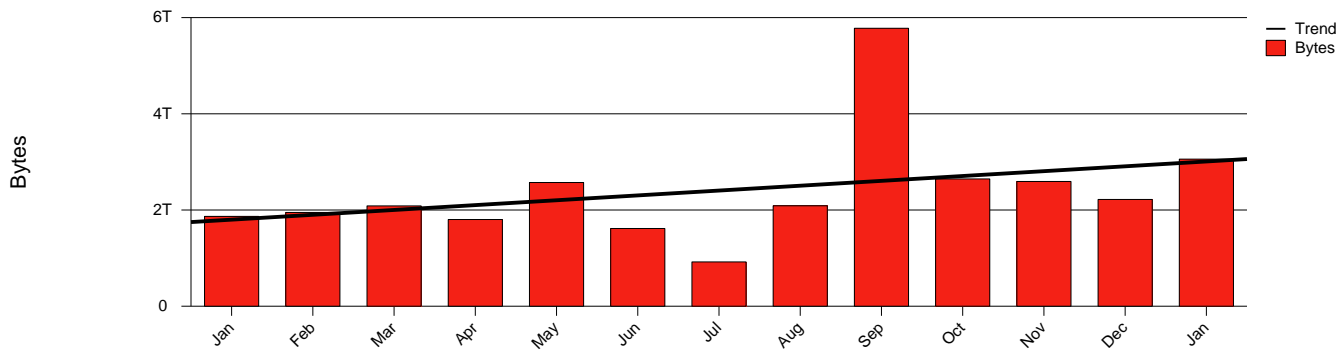

Kiruna-IRF-Monthly Health Report

LAN/WAN

Report for 2004/01/31

Total Network Volume by Month

Total Network Volume by Week

Total Network Volume by Day

Situations to Watch

Rank	Element Name	Variable	Threshold	Monthly Average		Days to (from)
			Value	Actual	Predicted	Threshold
1	irf1-SRP(Out)	Volume (Bandwidth %)	80.000	0.142	0.223	Increasing
2	irf1-SRP(In)	Volume (Bandwidth %)	80.000	0.154	0.097	Increasing
3	irf2-SRP(In)	Volume (Bandwidth %)	80.000	0.072	0.052	Increasing
4	irf2-SRP(Out)	Volume (Bandwidth %)	80.000	0.000	0.000	Decreasing
5	irf1-SRP(In)	Errors (% Frames)	5.000	0.000	0.356	Decreasing