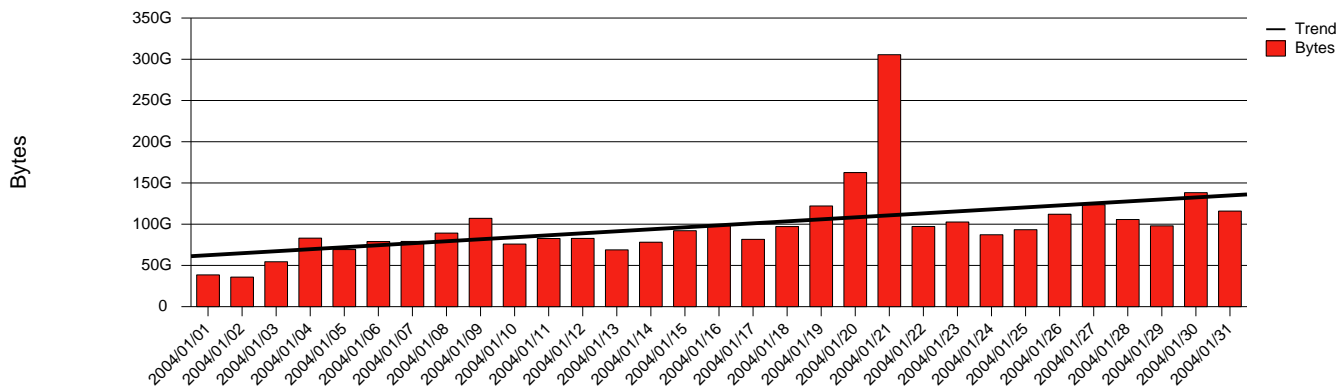

Kiruna-IRF-Monthly Health Report

LAN/WAN

Report for 2004/01/31

Total Network Volume by Month

Total Network Volume by Week

Total Network Volume by Day

Situations to Watch

Rank	Element Name	Variable	Threshold	Monthly Average		Days to (from)
			Value	Actual	Predicted	Threshold
1	irf1-SRP(Out)	Volume (Bandwidth %)	80.000	0.142	0.223	Increasing
2	irf1-SRP(In)	Volume (Bandwidth %)	80.000	0.154	0.097	Increasing
3	irf2-SRP(In)	Volume (Bandwidth %)	80.000	0.072	0.052	Increasing
4	irf2-SRP(Out)	Volume (Bandwidth %)	80.000	0.000	0.000	Decreasing
5	irf1-SRP(In)	Errors (% Frames)	5.000	0.000	0.356	Decreasing