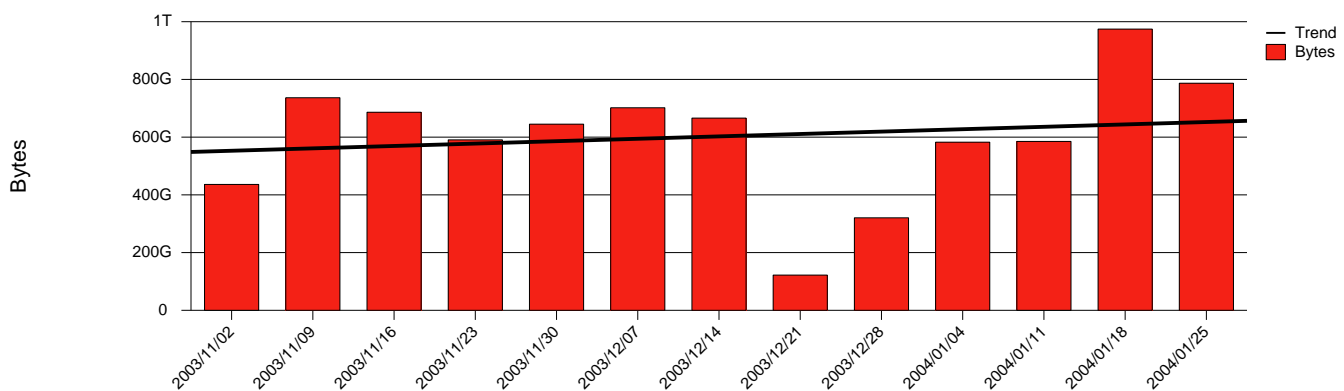

Kiruna-IRF-Monthly Health Report

LAN/WAN

Report for 2004/01/31

Total Network Volume by Month

Total Network Volume by Week

Total Network Volume by Day

Situations to Watch

Rank	Element Name	Variable	Threshold	Monthly Average		Days to (from)
			Value	Actual	Predicted	Threshold
1	irf1-SRP(Out)	Volume (Bandwidth %)	80.000	0.142	0.223	Increasing
2	irf1-SRP(In)	Volume (Bandwidth %)	80.000	0.154	0.097	Increasing
3	irf2-SRP(In)	Volume (Bandwidth %)	80.000	0.072	0.052	Increasing
4	irf2-SRP(Out)	Volume (Bandwidth %)	80.000	0.000	0.000	Decreasing
5	irf1-SRP(In)	Errors (% Frames)	5.000	0.000	0.356	Decreasing