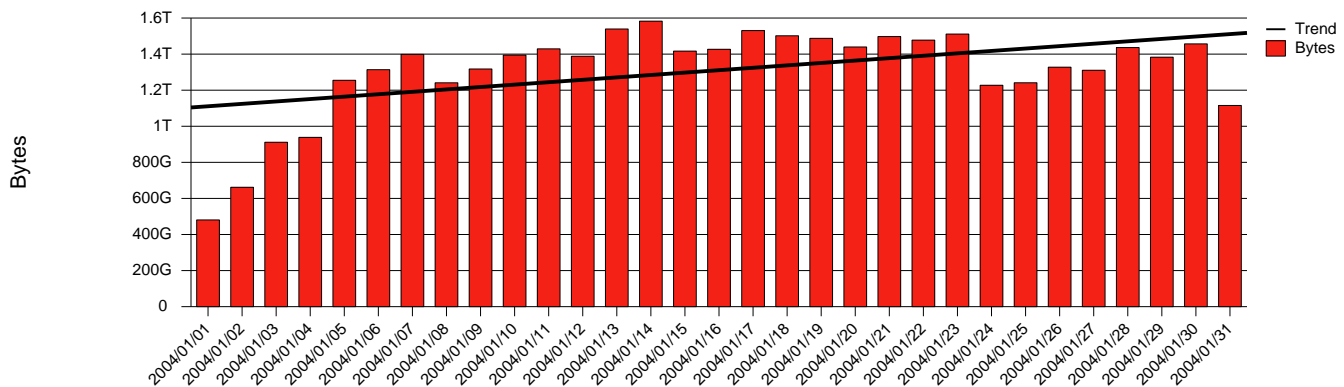

Karlstad-KAU-Monthly Health Report

LAN/WAN

Report for 2004/01/31

Total Network Volume by Month

Total Network Volume by Week

Total Network Volume by Day

Situations to Watch

Rank	Element Name	Variable	Threshold	Monthly Average		Days to (from) Threshold
			Value	Actual	Predicted	
1	kau2-SRP(Out)	Volume (Bandwidth %)	80.000	1.595	1.515	Increasing
2	kau1-SRP(In)	Volume (Bandwidth %)	80.000	1.748	1.609	Increasing
3	kau2-SRP(In)	Volume (Bandwidth %)	80.000	0.151	0.137	Increasing
4	kau1-SRP(Out)	Volume (Bandwidth %)	80.000	1.388	1.280	Increasing
5	kau1-SRP(In)	Errors (% Frames)	5.000	0.000	0.000	Decreasing