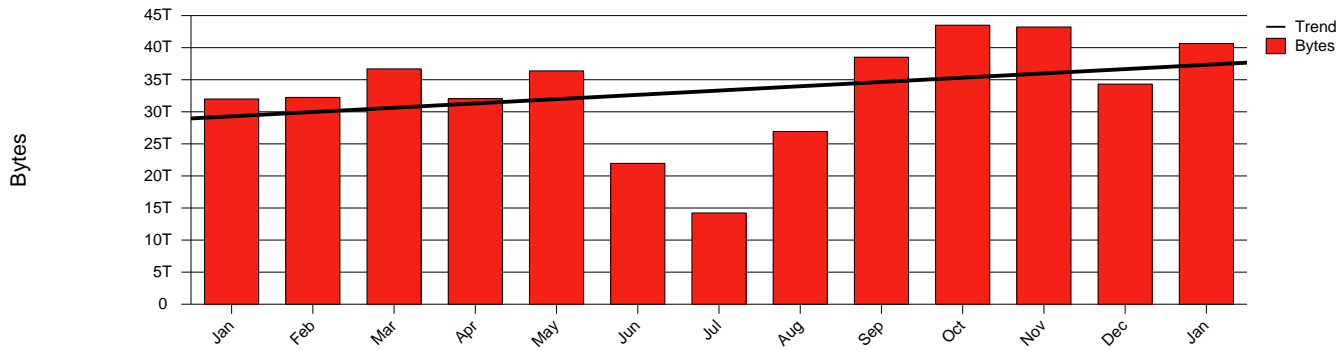

Karlstad-KAU-Monthly Health Report

LAN/WAN

Report for 2004/01/31

Total Network Volume by Month

Total Network Volume by Week

Total Network Volume by Day

Situations to Watch

Rank	Element Name	Variable	Threshold	Monthly Average		Days to (from) Threshold
			Value	Actual	Predicted	
1	kau2-SRP(Out)	Volume (Bandwidth %)	80.000	1.595	1.515	Increasing
2	kau1-SRP(In)	Volume (Bandwidth %)	80.000	1.748	1.609	Increasing
3	kau2-SRP(In)	Volume (Bandwidth %)	80.000	0.151	0.137	Increasing
4	kau1-SRP(Out)	Volume (Bandwidth %)	80.000	1.388	1.280	Increasing
5	kau1-SRP(In)	Errors (% Frames)	5.000	0.000	0.000	Decreasing