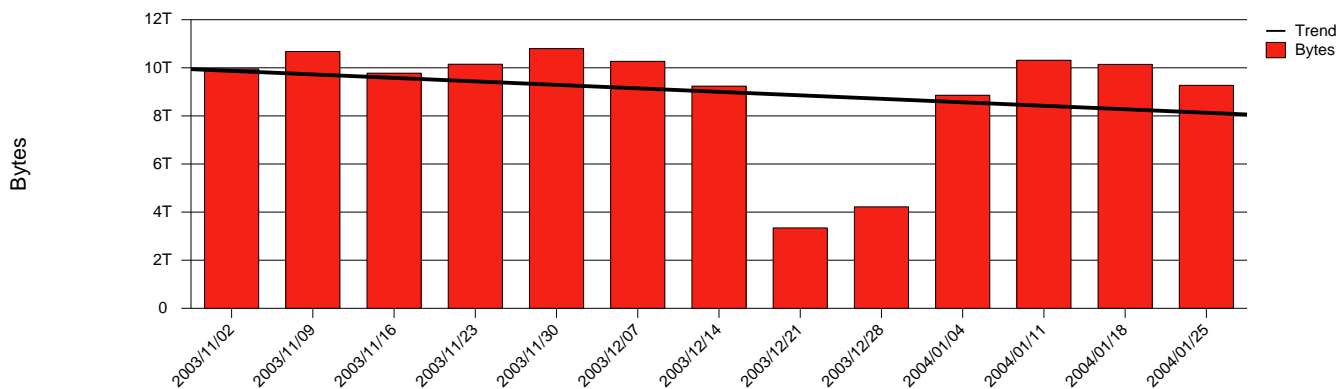

Karlstad-KAU-Monthly Health Report

LAN/WAN

Report for 2004/01/31

Total Network Volume by Month

Total Network Volume by Week

Total Network Volume by Day

Situations to Watch

Rank	Element Name	Variable	Threshold	Monthly Average		Days to (from) Threshold
			Value	Actual	Predicted	
1	kau2-SRP(Out)	Volume (Bandwidth %)	80.000	1.595	1.515	Increasing
2	kau1-SRP(In)	Volume (Bandwidth %)	80.000	1.748	1.609	Increasing
3	kau2-SRP(In)	Volume (Bandwidth %)	80.000	0.151	0.137	Increasing
4	kau1-SRP(Out)	Volume (Bandwidth %)	80.000	1.388	1.280	Increasing
5	kau1-SRP(In)	Errors (% Frames)	5.000	0.000	0.000	Decreasing