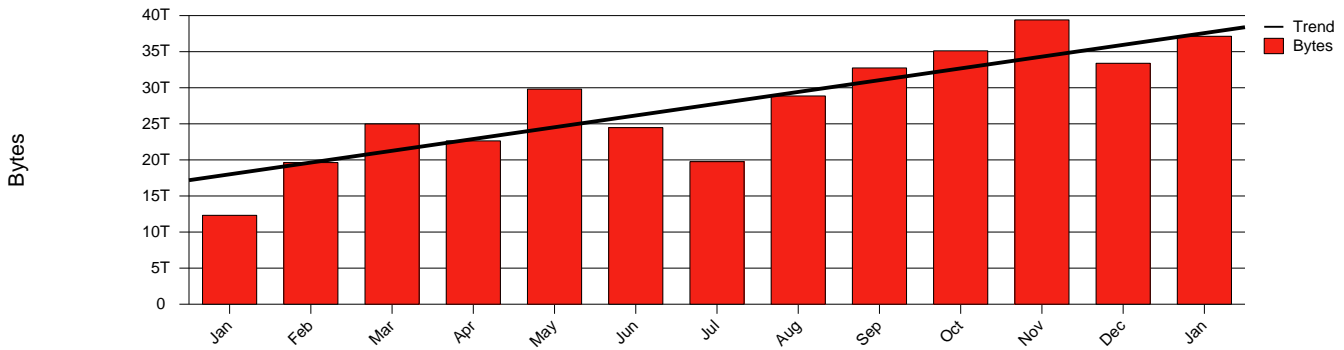

## Report for 2004/01/31

LAN/WAN

Total Network Volume by Month

Total Network Volume by Week

Total Network Volume by Day

Situations to Watch

Rank	Element Name	Variable	Threshold	Monthly Average		Days to (from) Threshold
			Value	Actual	Predicted	
1	hj1-SRP(In)	Volume (Bandwidth %)	80.000	2.000	1.843	Increasing
2	hj2-SRP(Out)	Volume (Bandwidth %)	80.000	1.185	1.277	Increasing
3	hj1-SRP(Out)	Volume (Bandwidth %)	80.000	1.243	1.337	Increasing
4	hj1-SRP(In)	Errors (% Frames)	5.000	0.001	0.001	Increasing
5	hj2-SRP(In)	Errors (% Frames)	5.000	0.000	0.000	Increasing
6	hj2-SRP(In)	Volume (Bandwidth %)	80.000	0.032	0.000	Decreasing