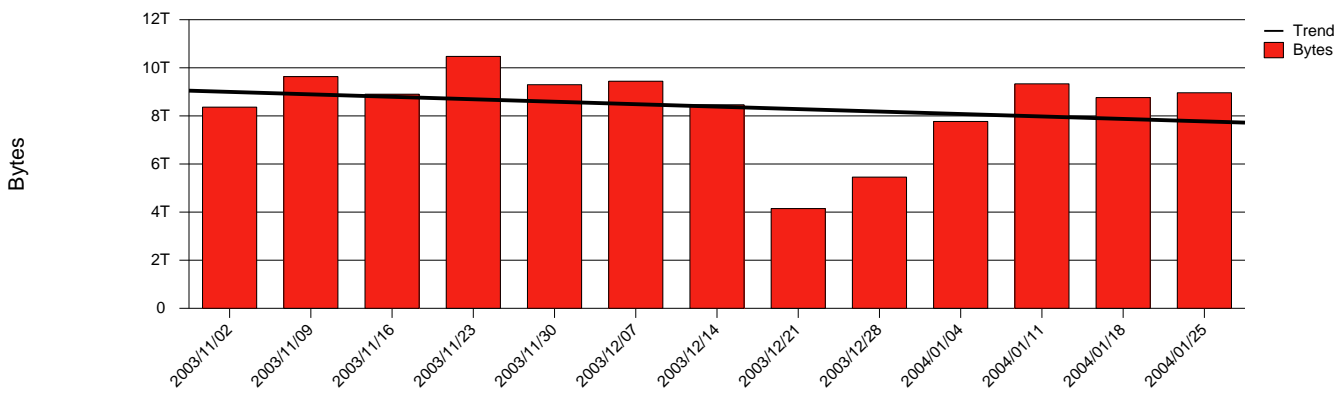

## Report for 2004/01/31

LAN/WAN

Total Network Volume by Month

Total Network Volume by Week

Total Network Volume by Day

Situations to Watch

Rank	Element Name	Variable	Threshold	Monthly Average		Days to (from) Threshold
			Value	Actual	Predicted	
1	hj1-SRP(In)	Volume (Bandwidth %)	80.000	2.000	1.843	Increasing
2	hj2-SRP(Out)	Volume (Bandwidth %)	80.000	1.185	1.277	Increasing
3	hj1-SRP(Out)	Volume (Bandwidth %)	80.000	1.243	1.337	Increasing
4	hj1-SRP(In)	Errors (% Frames)	5.000	0.001	0.001	Increasing
5	hj2-SRP(In)	Errors (% Frames)	5.000	0.000	0.000	Increasing
6	hj2-SRP(In)	Volume (Bandwidth %)	80.000	0.032	0.000	Decreasing