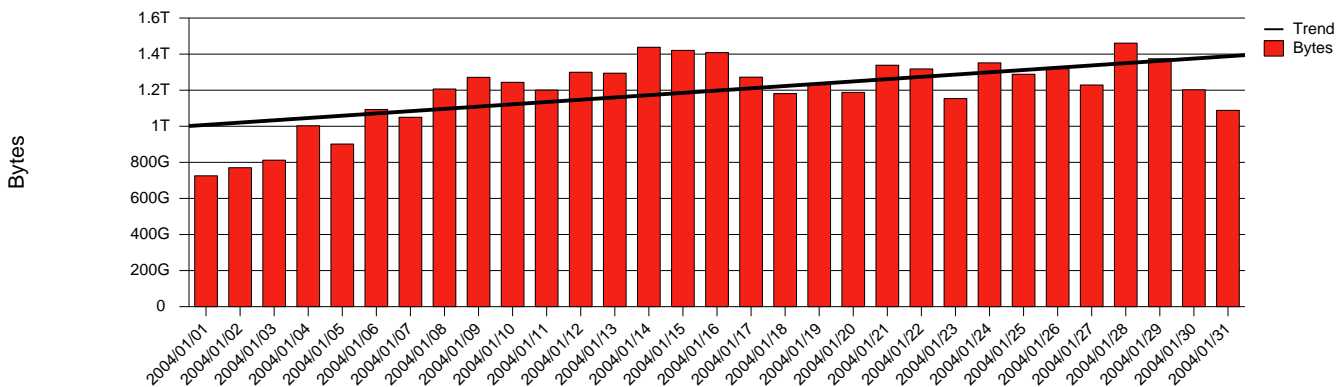

## Report for 2004/01/31

LAN/WAN

Total Network Volume by Month

Total Network Volume by Week

Total Network Volume by Day

Situations to Watch

Rank	Element Name	Variable	Threshold	Monthly Average		Days to (from) Threshold
			Value	Actual	Predicted	
1	hj1-SRP(In)	Volume (Bandwidth %)	80.000	2.000	1.843	Increasing
2	hj2-SRP(Out)	Volume (Bandwidth %)	80.000	1.185	1.277	Increasing
3	hj1-SRP(Out)	Volume (Bandwidth %)	80.000	1.243	1.337	Increasing
4	hj1-SRP(In)	Errors (% Frames)	5.000	0.001	0.001	Increasing
5	hj2-SRP(In)	Errors (% Frames)	5.000	0.000	0.000	Increasing
6	hj2-SRP(In)	Volume (Bandwidth %)	80.000	0.032	0.000	Decreasing