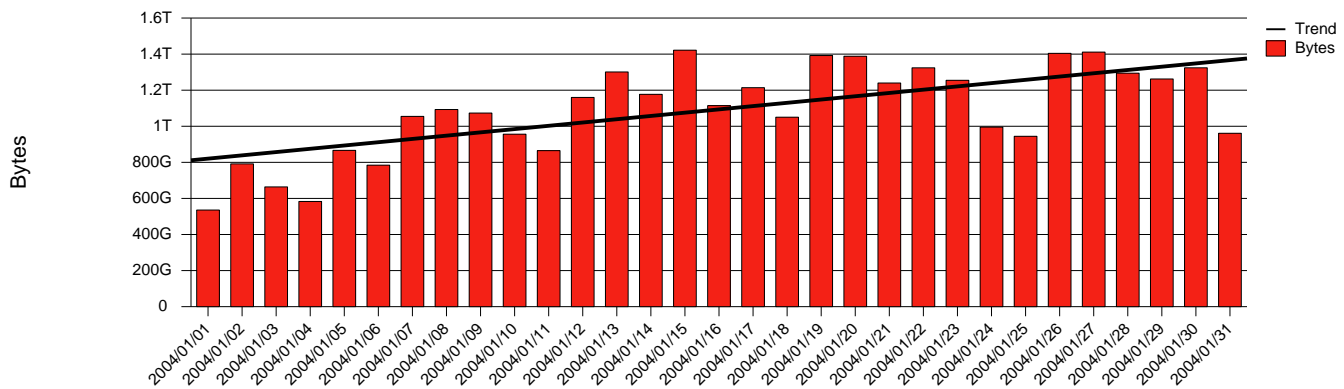

GBG-Chalmers-Monthly Health Report

LAN/WAN

Report for 2004/01/31

Total Network Volume by Month

Total Network Volume by Week

Total Network Volume by Day

Situations to Watch

Rank	Element Name	Variable	Threshold	Monthly Average		Days to (from)
			Value	Actual	Predicted	Threshold
1	chalmers1-SRP(In)	Errors (% Frames)	5.000	0.001	0.005	Increasing
2	chalmers1-SRP(Out)	Volume (Bandwidth %)	80.000	1.198	1.163	Increasing
3	chalmers1-SRP(In)	Discards (% Frames)	10.000	0.000	0.000	Increasing
4	chalmers1-SRP(In)	Volume (Bandwidth %)	80.000	1.092	0.986	Decreasing
5	chalmers2-SRP(In)	Volume (Bandwidth %)	80.000	0.527	0.854	Decreasing
6	chalmers2-SRP(In)	Discards (% Frames)	10.000	0.000	0.000	Decreasing
7	chalmers2-SRP(In)	Errors (% Frames)	5.000	0.000	0.000	Decreasing
8	chalmers2-SRP(Out)	Volume (Bandwidth %)	80.000	1.255	1.552	Decreasing
9	chalmers2-SRP(Out)	Discards (% Frames)	10.000	0.000	0.000	Decreasing