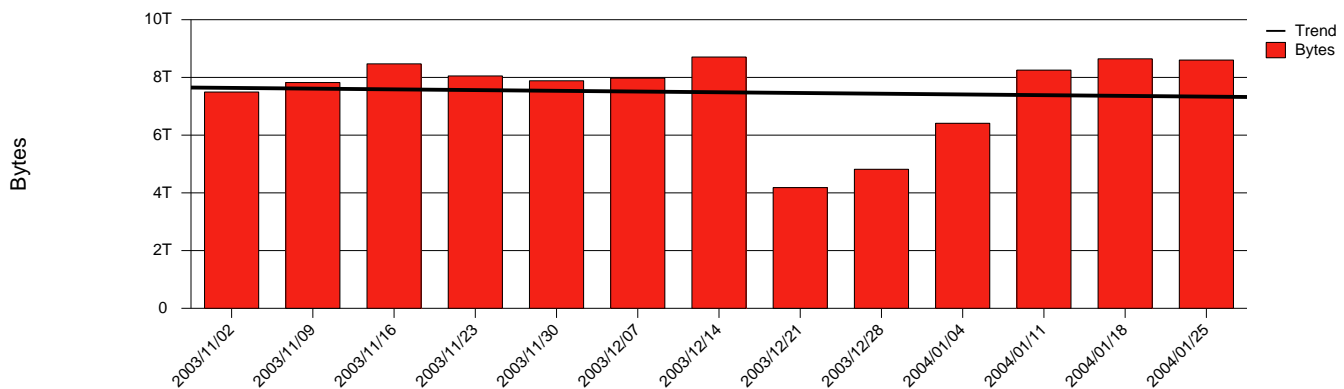

GBG-Chalmers-Monthly Health Report

LAN/WAN

Report for 2004/01/31

Total Network Volume by Month

Total Network Volume by Week

Total Network Volume by Day

Situations to Watch

Rank	Element Name	Variable	Threshold	Monthly Average		Days to (from)
			Value	Actual	Predicted	Threshold
1	chalmers1-SRP(In)	Errors (% Frames)	5.000	0.001	0.005	Increasing
2	chalmers1-SRP(Out)	Volume (Bandwidth %)	80.000	1.198	1.163	Increasing
3	chalmers1-SRP(In)	Discards (% Frames)	10.000	0.000	0.000	Increasing
4	chalmers1-SRP(In)	Volume (Bandwidth %)	80.000	1.092	0.986	Decreasing
5	chalmers2-SRP(In)	Volume (Bandwidth %)	80.000	0.527	0.854	Decreasing
6	chalmers2-SRP(In)	Discards (% Frames)	10.000	0.000	0.000	Decreasing
7	chalmers2-SRP(In)	Errors (% Frames)	5.000	0.000	0.000	Decreasing
8	chalmers2-SRP(Out)	Volume (Bandwidth %)	80.000	1.255	1.552	Decreasing
9	chalmers2-SRP(Out)	Discards (% Frames)	10.000	0.000	0.000	Decreasing