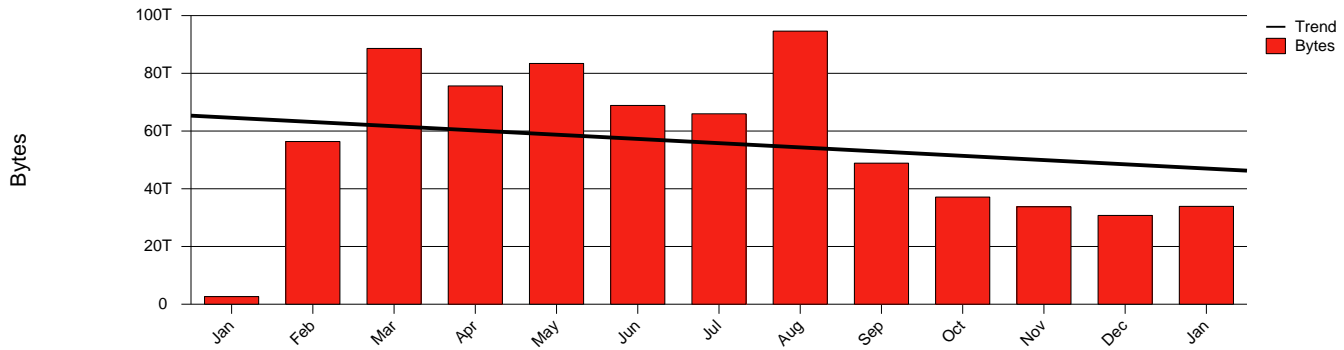

GBG-Chalmers-Monthly Health Report

LAN/WAN

Report for 2004/01/31

Total Network Volume by Month

Total Network Volume by Week

Total Network Volume by Day

Situations to Watch

Rank	Element Name	Variable	Threshold	Monthly Average		Days to (from)
			Value	Actual	Predicted	Threshold
1	chalmers1-SRP(In)	Errors (% Frames)	5.000	0.001	0.005	Increasing
2	chalmers1-SRP(Out)	Volume (Bandwidth %)	80.000	1.198	1.163	Increasing
3	chalmers1-SRP(In)	Discards (% Frames)	10.000	0.000	0.000	Increasing
4	chalmers1-SRP(In)	Volume (Bandwidth %)	80.000	1.092	0.986	Decreasing
5	chalmers2-SRP(In)	Volume (Bandwidth %)	80.000	0.527	0.854	Decreasing
6	chalmers2-SRP(In)	Discards (% Frames)	10.000	0.000	0.000	Decreasing
7	chalmers2-SRP(In)	Errors (% Frames)	5.000	0.000	0.000	Decreasing
8	chalmers2-SRP(Out)	Volume (Bandwidth %)	80.000	1.255	1.552	Decreasing
9	chalmers2-SRP(Out)	Discards (% Frames)	10.000	0.000	0.000	Decreasing