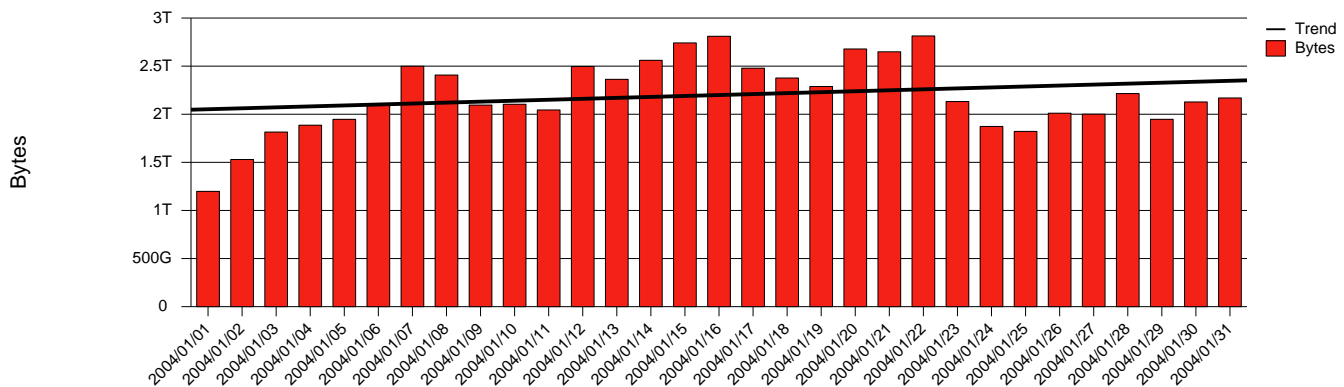

Gavle-HIG-Monthly Health Report

LAN/WAN

Report for 2004/01/31

Total Network Volume by Month

Total Network Volume by Week

Total Network Volume by Day

Situations to Watch

Rank	Element Name	Variable	Threshold	Monthly Average		Days to (from)
			Value	Actual	Predicted	Threshold
1	hig2-SRP(In)	Volume (Bandwidth %)	80.000	2.571	1.902	Increasing
2	hig2-SRP(Out)	Volume (Bandwidth %)	80.000	2.645	2.401	Increasing
3	hig1-SRP(Out)	Volume (Bandwidth %)	80.000	2.736	2.480	Increasing
4	hig2-SRP(In)	Errors (% Frames)	5.000	0.000	0.007	Increasing
5	hig1-SRP(In)	Errors (% Frames)	5.000	0.000	0.002	Increasing
6	hig1-SRP(In)	Volume (Bandwidth %)	80.000	0.239	0.447	Decreasing