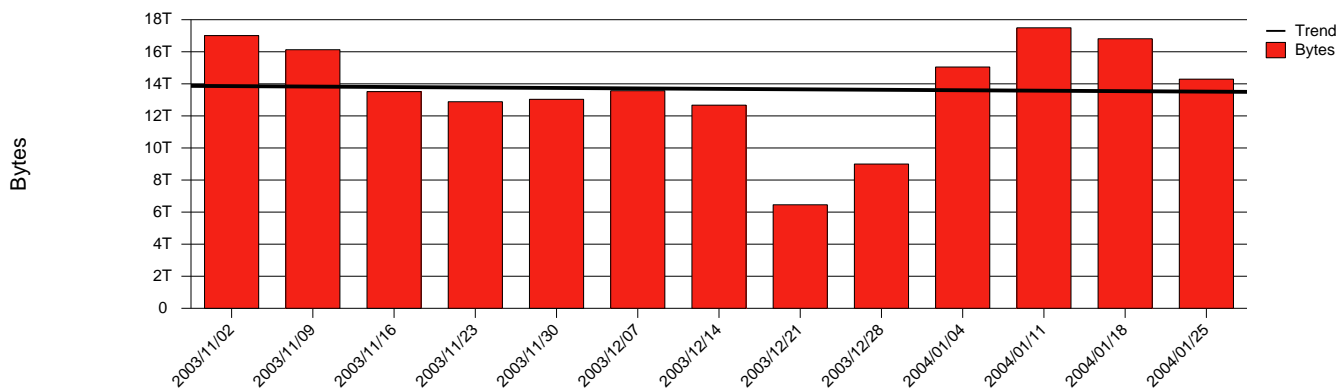

Gavle-HIG-Monthly Health Report

LAN/WAN

Report for 2004/01/31

Total Network Volume by Month

Total Network Volume by Week

Total Network Volume by Day

Situations to Watch

Rank	Element Name	Variable	Threshold	Monthly Average		Days to (from)
			Value	Actual	Predicted	Threshold
1	hig2-SRP(In)	Volume (Bandwidth %)	80.000	2.571	1.902	Increasing
2	hig2-SRP(Out)	Volume (Bandwidth %)	80.000	2.645	2.401	Increasing
3	hig1-SRP(Out)	Volume (Bandwidth %)	80.000	2.736	2.480	Increasing
4	hig2-SRP(In)	Errors (% Frames)	5.000	0.000	0.007	Increasing
5	hig1-SRP(In)	Errors (% Frames)	5.000	0.000	0.002	Increasing
6	hig1-SRP(In)	Volume (Bandwidth %)	80.000	0.239	0.447	Decreasing