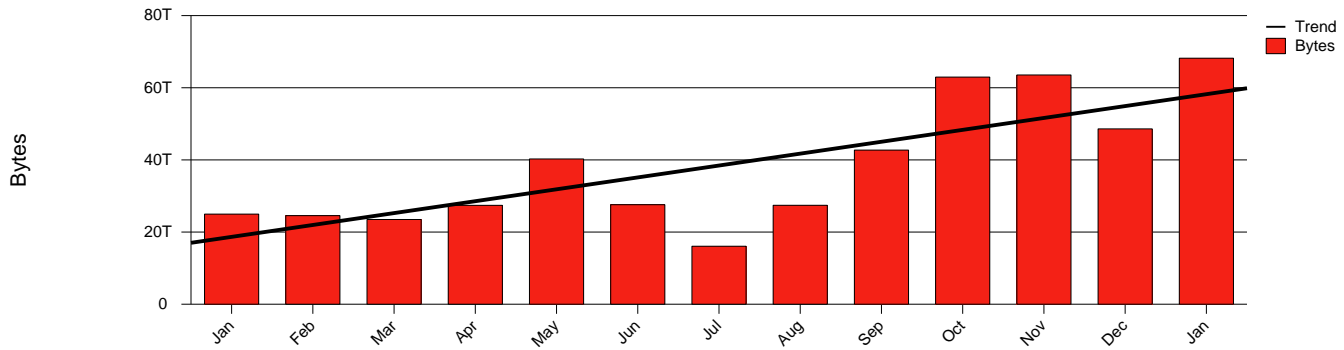

Gavle-HIG-Monthly Health Report

LAN/WAN

Report for 2004/01/31

Total Network Volume by Month

Total Network Volume by Week

Total Network Volume by Day

Situations to Watch

Rank	Element Name	Variable	Threshold	Monthly Average		Days to (from)
			Value	Actual	Predicted	Threshold
1	hig2-SRP(In)	Volume (Bandwidth %)	80.000	2.571	1.902	Increasing
2	hig2-SRP(Out)	Volume (Bandwidth %)	80.000	2.645	2.401	Increasing
3	hig1-SRP(Out)	Volume (Bandwidth %)	80.000	2.736	2.480	Increasing
4	hig2-SRP(In)	Errors (% Frames)	5.000	0.000	0.007	Increasing
5	hig1-SRP(In)	Errors (% Frames)	5.000	0.000	0.002	Increasing
6	hig1-SRP(In)	Volume (Bandwidth %)	80.000	0.239	0.447	Decreasing