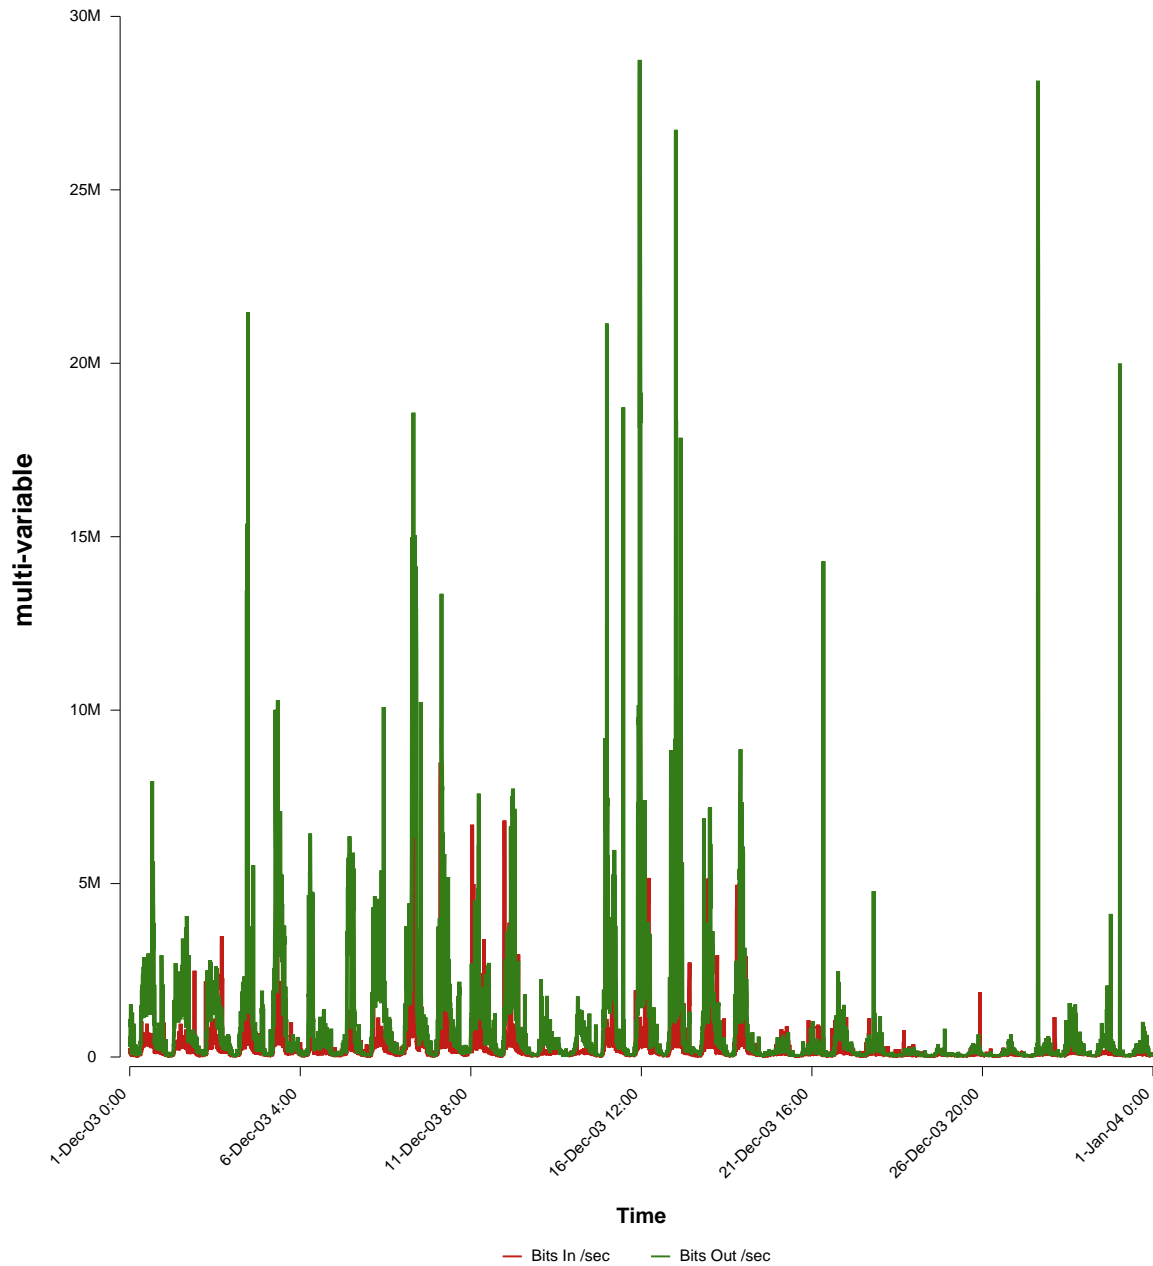

eHealth Trend Report

Divide by Time

SLU-Alnarp
BW: 100.0 Mbs

From: 2003/12/01 00:00
To: 2003/12/31 23:59

Created: 2004/01/02 10:05:25