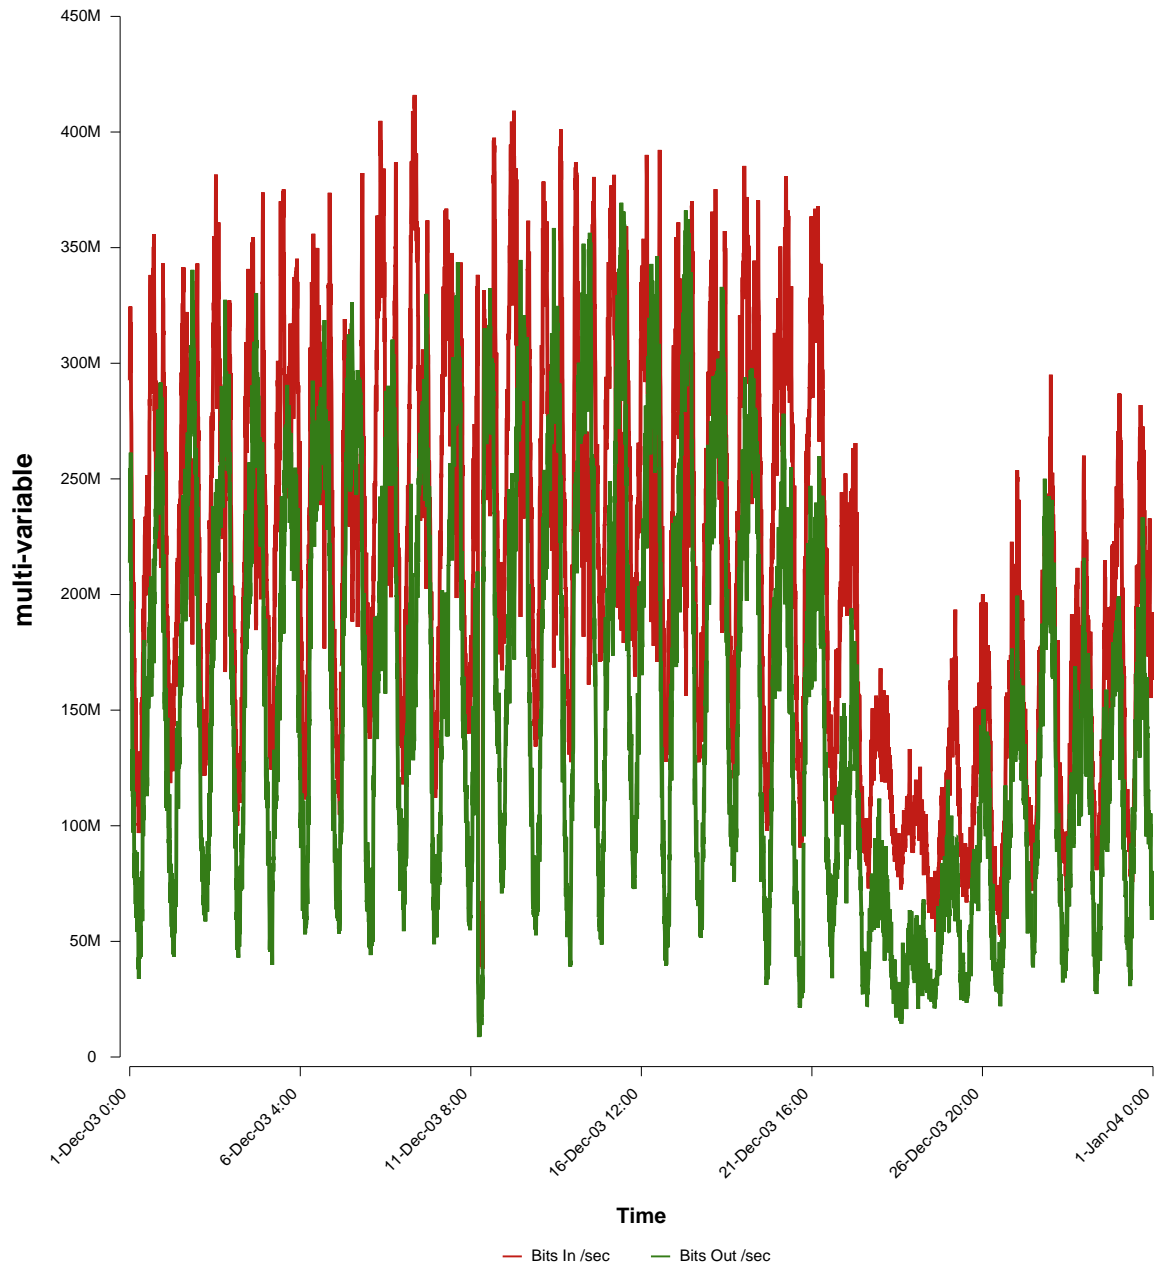

eHealth Trend Report

Divide by Time

SGS-GBG
BW: 1.0 Gbs

From: 2003/12/01 00:00
To: 2003/12/31 23:59

Created: 2004/01/02 10:10:24