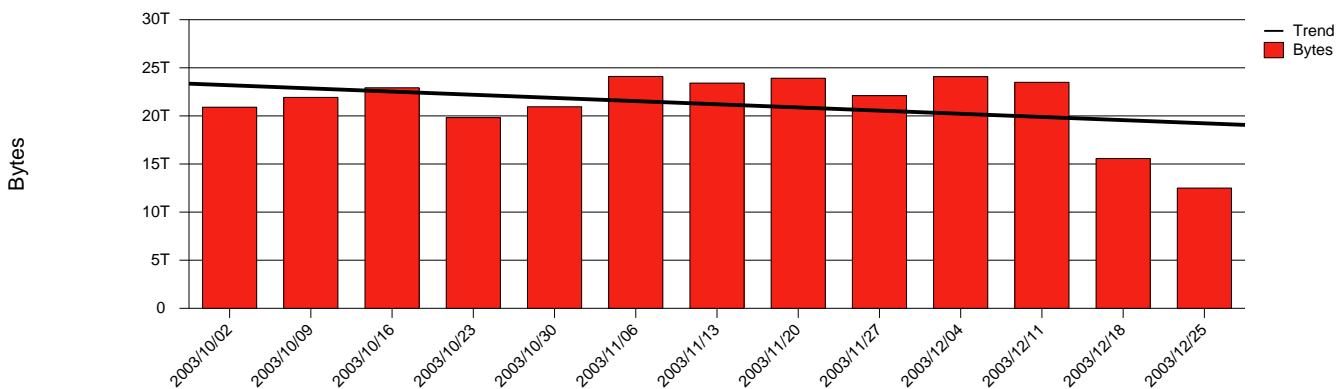

Uppsala, UU - Monthly Health Report

LAN/WAN

Report for 2003/12/31

Total Network Volume by Month

Total Network Volume by Week

Total Network Volume by Day

Situations to Watch

Rank	Element Name	Variable	Threshold	Monthly Average		Days to (from) Threshold
			Value	Actual	Predicted	
1	uu1-SRP(Out)	Volume (Bandwidth %)	80.000	6.581	6.835	Increasing
2	uu1-SRP(In)	Volume (Bandwidth %)	80.000	3.719	4.309	Increasing
3	uu2-SRP(In)	Errors (% Frames)	5.000	0.000	0.025	Increasing
4	uu2-SRP(In)	Volume (Bandwidth %)	80.000	0.003	0.005	Decreasing
5	uu2-SRP(Out)	Volume (Bandwidth %)	80.000	0.000	0.000	Decreasing
6	uu1-SRP(In)	Errors (% Frames)	5.000	0.000	0.000	Decreasing