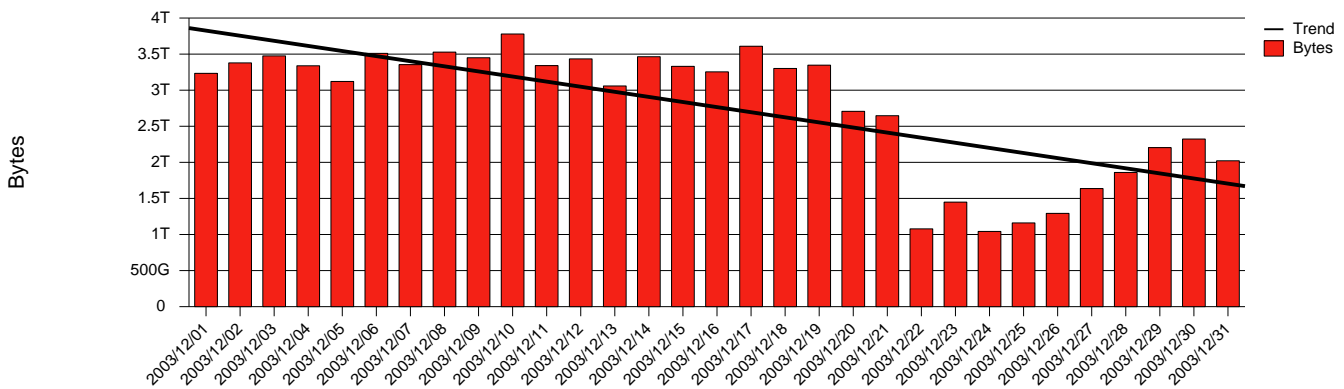

Uppsala, UU - Monthly Health Report

LAN/WAN

Report for 2003/12/31

Total Network Volume by Month

Total Network Volume by Week

Total Network Volume by Day

Situations to Watch

Rank	Element Name	Variable	Threshold	Monthly Average		Days to (from) Threshold
			Value	Actual	Predicted	
1	uu1-SRP(Out)	Volume (Bandwidth %)	80.000	6.581	6.835	Increasing
2	uu1-SRP(In)	Volume (Bandwidth %)	80.000	3.719	4.309	Increasing
3	uu2-SRP(In)	Errors (% Frames)	5.000	0.000	0.025	Increasing
4	uu2-SRP(In)	Volume (Bandwidth %)	80.000	0.003	0.005	Decreasing
5	uu2-SRP(Out)	Volume (Bandwidth %)	80.000	0.000	0.000	Decreasing
6	uu1-SRP(In)	Errors (% Frames)	5.000	0.000	0.000	Decreasing