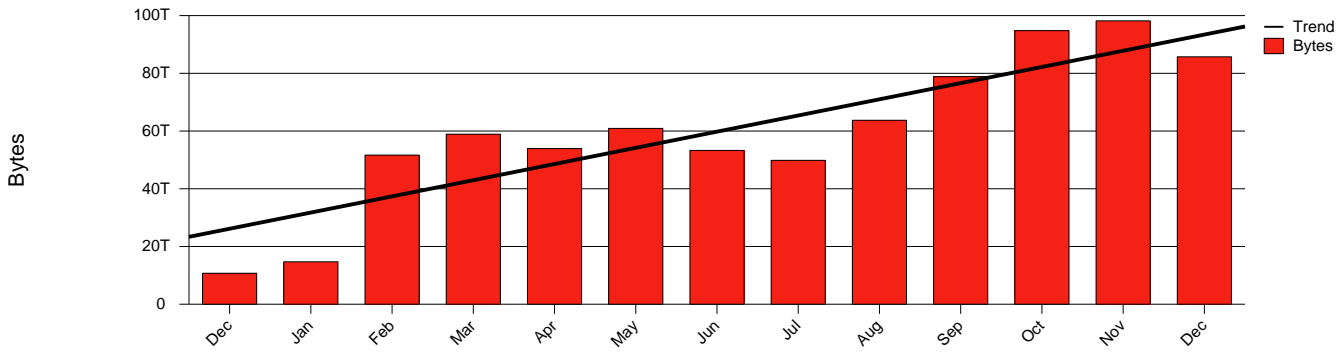

Uppsala, UU - Monthly Health Report

LAN/WAN

Report for 2003/12/31

Total Network Volume by Month

Total Network Volume by Week

Total Network Volume by Day

Situations to Watch

Rank	Element Name	Variable	Threshold	Monthly Average		Days to (from) Threshold
			Value	Actual	Predicted	
1	uu1-SRP(Out)	Volume (Bandwidth %)	80.000	6.581	6.835	Increasing
2	uu1-SRP(In)	Volume (Bandwidth %)	80.000	3.719	4.309	Increasing
3	uu2-SRP(In)	Errors (% Frames)	5.000	0.000	0.025	Increasing
4	uu2-SRP(In)	Volume (Bandwidth %)	80.000	0.003	0.005	Decreasing
5	uu2-SRP(Out)	Volume (Bandwidth %)	80.000	0.000	0.000	Decreasing
6	uu1-SRP(In)	Errors (% Frames)	5.000	0.000	0.000	Decreasing