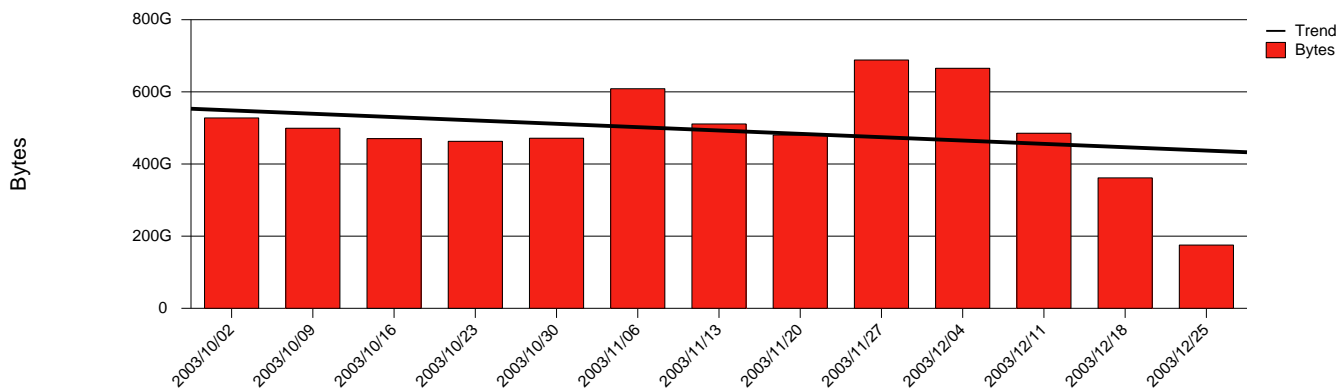

Uppsala, SLU - Monthly Health Report

LAN/WAN

Report for 2003/12/31

Total Network Volume by Month

Total Network Volume by Week

Total Network Volume by Day

Situations to Watch

Rank	Element Name	Variable	Threshold	Monthly Average		Days to (from) Threshold
			Value	Actual	Predicted	
1	slu2-SRP(In)	Errors (% Frames)	5.000	0.000	0.005	Increasing
2	slu2-SRP(Out)	Volume (Bandwidth %)	80.000	0.092	0.084	Increasing
3	slu1-SRP(In)	Volume (Bandwidth %)	80.000	0.130	0.143	Increasing
4	slu2-SRP(In)	Volume (Bandwidth %)	80.000	0.002	0.002	Increasing
5	slu1-SRP(In)	Errors (% Frames)	5.000	0.000	0.000	Decreasing
6	slu1-SRP(Out)	Volume (Bandwidth %)	80.000	0.015	0.024	Decreasing