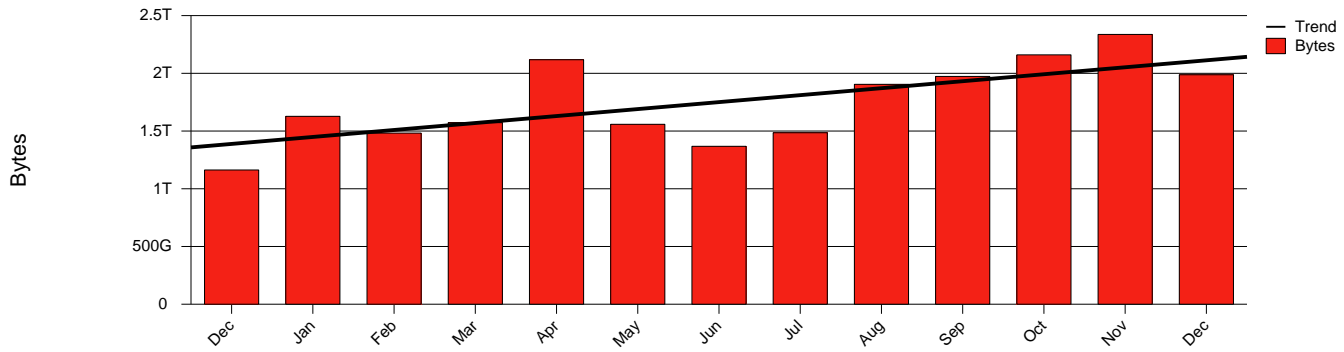

Uppsala, SLU - Monthly Health Report

LAN/WAN

Report for 2003/12/31

Total Network Volume by Month

Total Network Volume by Week

Total Network Volume by Day

Situations to Watch

Rank	Element Name	Variable	Threshold	Monthly Average		Days to (from) Threshold
			Value	Actual	Predicted	
1	slu2-SRP(In)	Errors (% Frames)	5.000	0.000	0.005	Increasing
2	slu2-SRP(Out)	Volume (Bandwidth %)	80.000	0.092	0.084	Increasing
3	slu1-SRP(In)	Volume (Bandwidth %)	80.000	0.130	0.143	Increasing
4	slu2-SRP(In)	Volume (Bandwidth %)	80.000	0.002	0.002	Increasing
5	slu1-SRP(In)	Errors (% Frames)	5.000	0.000	0.000	Decreasing
6	slu1-SRP(Out)	Volume (Bandwidth %)	80.000	0.015	0.024	Decreasing