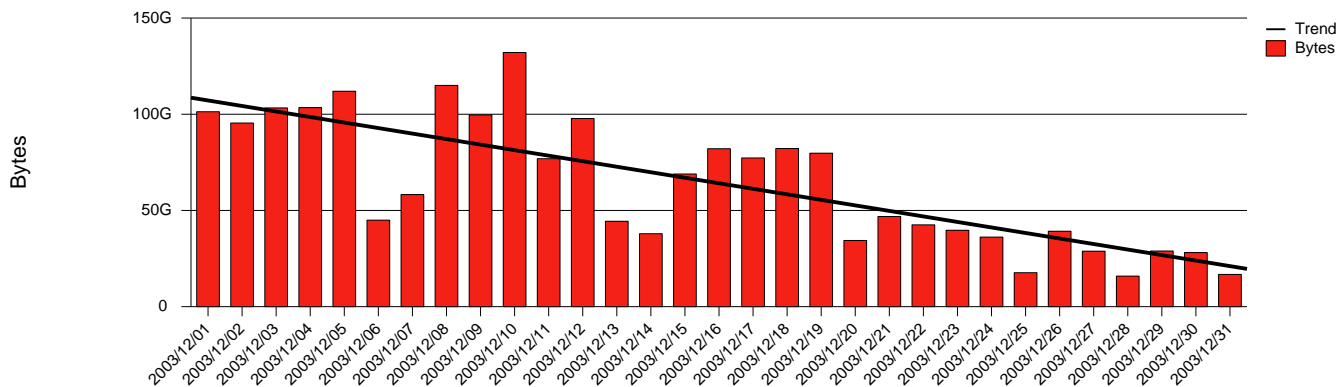

Uppsala, SLU - Monthly Health Report

LAN/WAN

Report for 2003/12/31

Total Network Volume by Month

Total Network Volume by Week

Total Network Volume by Day

Situations to Watch

Rank	Element Name	Variable	Threshold	Monthly Average		Days to (from) Threshold
			Value	Actual	Predicted	
1	slu2-SRP(In)	Errors (% Frames)	5.000	0.000	0.005	Increasing
2	slu2-SRP(Out)	Volume (Bandwidth %)	80.000	0.092	0.084	Increasing
3	slu1-SRP(In)	Volume (Bandwidth %)	80.000	0.130	0.143	Increasing
4	slu2-SRP(In)	Volume (Bandwidth %)	80.000	0.002	0.002	Increasing
5	slu1-SRP(In)	Errors (% Frames)	5.000	0.000	0.000	Decreasing
6	slu1-SRP(Out)	Volume (Bandwidth %)	80.000	0.015	0.024	Decreasing