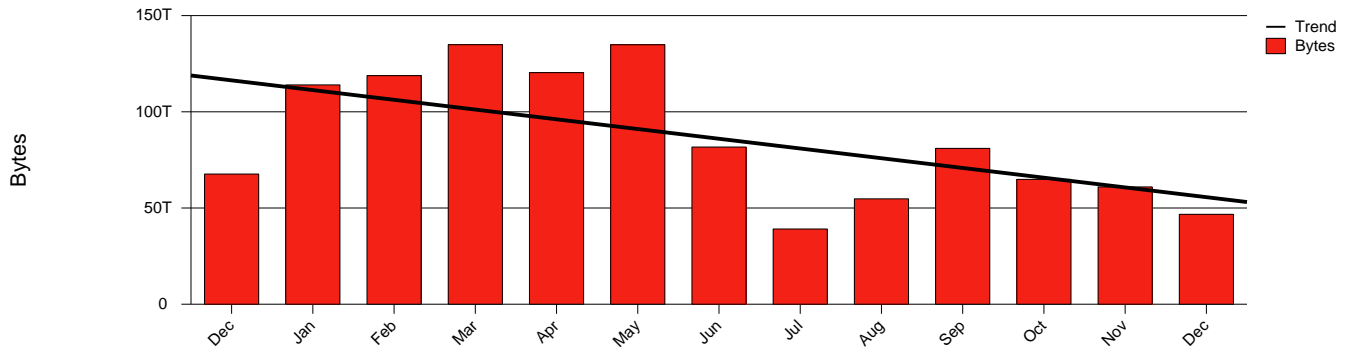

# Umeå, UMU - Monthly Health Report

LAN/WAN

Report for 2003/12/31

Total Network Volume by Month

Total Network Volume by Week

Total Network Volume by Day

Situations to Watch

Rank	Element Name	Variable	Threshold	Monthly Average		Days to (from) Threshold
			Value	Actual	Predicted	
1	umu1-SRP(In)	Errors (% Frames)	5.000	0.000	0.000	Increasing
2	umu1-SRP(In)	Volume (Bandwidth %)	80.000	2.014	1.722	Decreasing
3	umu1-SRP(Out)	Volume (Bandwidth %)	80.000	3.600	4.183	Decreasing
4	umu2-SRP(In)	Volume (Bandwidth %)	80.000	0.001	0.002	Decreasing
5	umu2-SRP(In)	Errors (% Frames)	5.000	0.000	0.000	Decreasing
6	umu2-SRP(Out)	Volume (Bandwidth %)	80.000	0.000	0.000	Decreasing