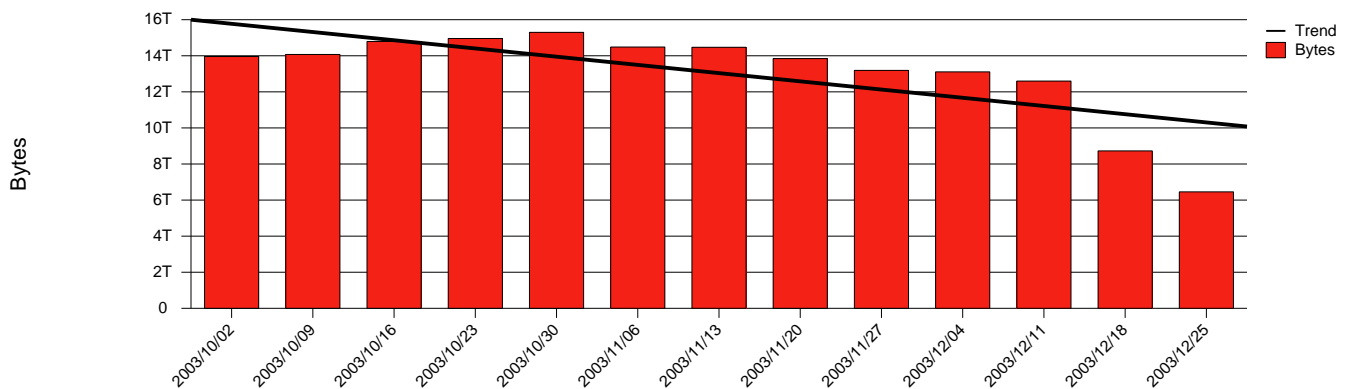

# Umeå, UMU - Monthly Health Report

LAN/WAN

Report for 2003/12/31

Total Network Volume by Month

Total Network Volume by Week

Total Network Volume by Day

Situations to Watch

Rank	Element Name	Variable	Threshold	Monthly Average		Days to (from) Threshold
			Value	Actual	Predicted	
1	umu1-SRP(In)	Errors (% Frames)	5.000	0.000	0.000	Increasing
2	umu1-SRP(In)	Volume (Bandwidth %)	80.000	2.014	1.722	Decreasing
3	umu1-SRP(Out)	Volume (Bandwidth %)	80.000	3.600	4.183	Decreasing
4	umu2-SRP(In)	Volume (Bandwidth %)	80.000	0.001	0.002	Decreasing
5	umu2-SRP(In)	Errors (% Frames)	5.000	0.000	0.000	Decreasing
6	umu2-SRP(Out)	Volume (Bandwidth %)	80.000	0.000	0.000	Decreasing