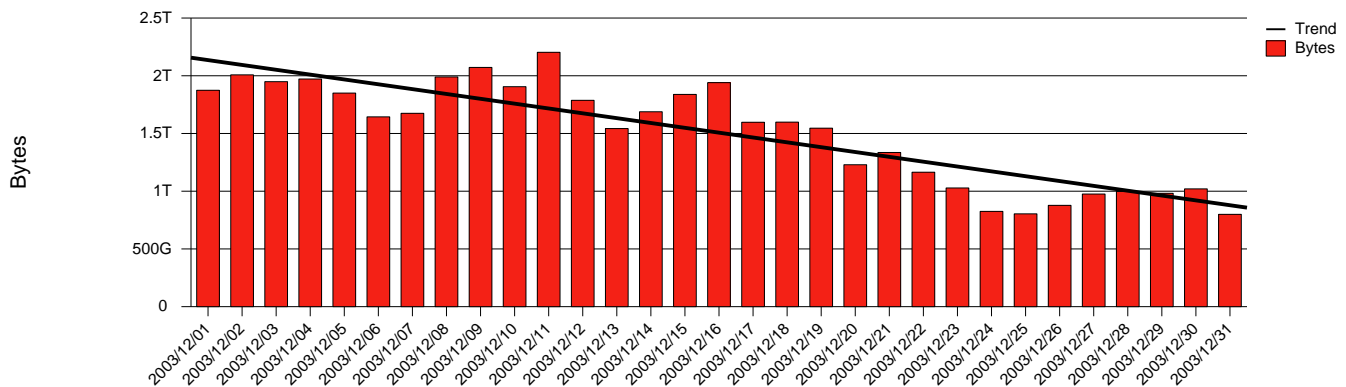

# Umeå, UMU - Monthly Health Report

LAN/WAN

Report for 2003/12/31

Total Network Volume by Month

Total Network Volume by Week

Total Network Volume by Day

Situations to Watch

Rank	Element Name	Variable	Threshold	Monthly Average		Days to (from) Threshold
			Value	Actual	Predicted	
1	umu1-SRP(In)	Errors (% Frames)	5.000	0.000	0.000	Increasing
2	umu1-SRP(In)	Volume (Bandwidth %)	80.000	2.014	1.722	Decreasing
3	umu1-SRP(Out)	Volume (Bandwidth %)	80.000	3.600	4.183	Decreasing
4	umu2-SRP(In)	Volume (Bandwidth %)	80.000	0.001	0.002	Decreasing
5	umu2-SRP(In)	Errors (% Frames)	5.000	0.000	0.000	Decreasing
6	umu2-SRP(Out)	Volume (Bandwidth %)	80.000	0.000	0.000	Decreasing