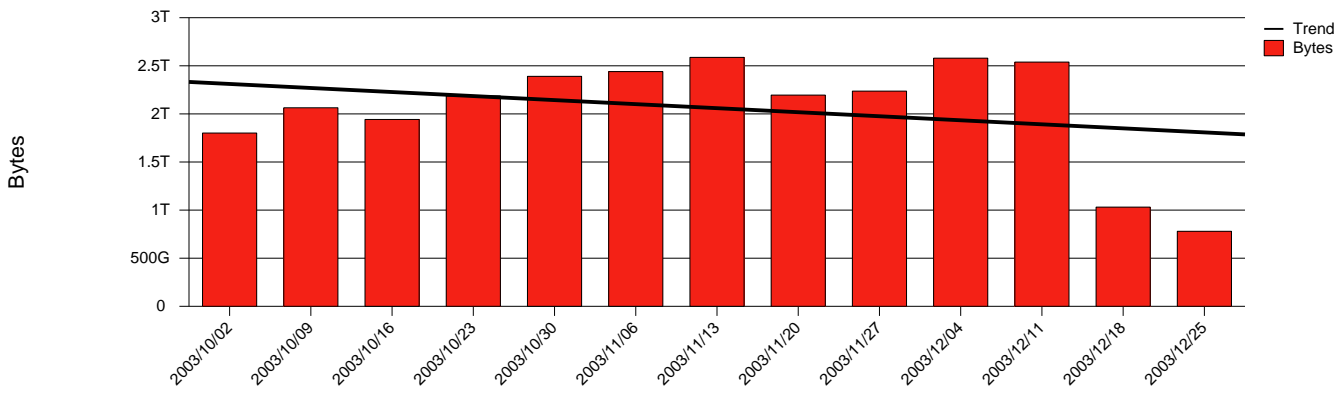

Trollhättan, HTU - Monthly Health Report

LAN/WAN

Report for 2003/12/31

Total Network Volume by Month

Total Network Volume by Week

Total Network Volume by Day

Situations to Watch

Rank	Element Name	Variable	Threshold	Monthly Average		Days to (from) Threshold
			Value	Actual	Predicted	
1	htu2-SRP(In)	Errors (% Frames)	5.000	0.000	2.012	484
2	htu1-SRP(In)	Volume (Bandwidth %)	80.000	0.644	0.694	Increasing
3	htu2-SRP(Out)	Volume (Bandwidth %)	80.000	0.162	0.163	Increasing
4	htu1-SRP(Out)	Volume (Bandwidth %)	80.000	0.159	0.164	Increasing
5	htu1-SRP(In)	Errors (% Frames)	5.000	0.000	0.000	Increasing
6	htu2-SRP(In)	Volume (Bandwidth %)	80.000	0.000	0.000	Decreasing