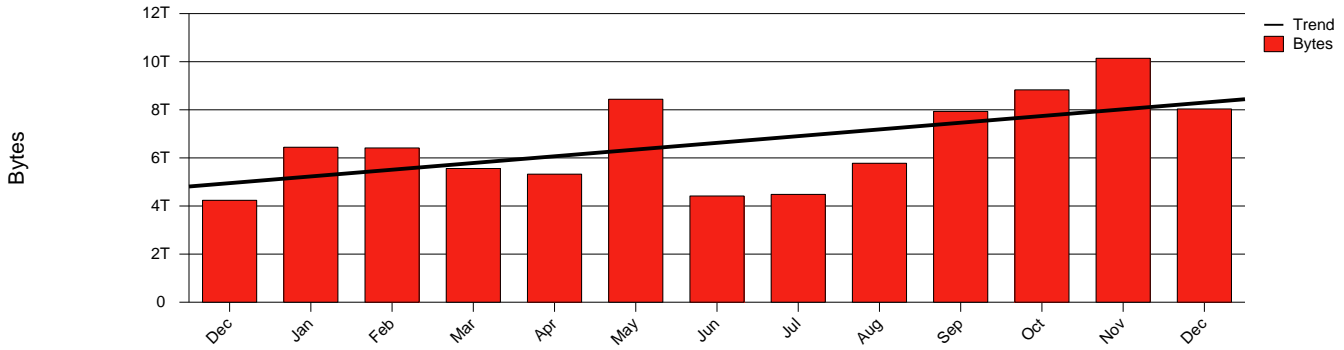

Trollhättan, HTU - Monthly Health Report

LAN/WAN

Report for 2003/12/31

Total Network Volume by Month

Total Network Volume by Week

Total Network Volume by Day

Situations to Watch

Rank	Element Name	Variable	Threshold	Monthly Average		Days to (from) Threshold
			Value	Actual	Predicted	
1	htu2-SRP(In)	Errors (% Frames)	5.000	0.000	2.012	484
2	htu1-SRP(In)	Volume (Bandwidth %)	80.000	0.644	0.694	Increasing
3	htu2-SRP(Out)	Volume (Bandwidth %)	80.000	0.162	0.163	Increasing
4	htu1-SRP(Out)	Volume (Bandwidth %)	80.000	0.159	0.164	Increasing
5	htu1-SRP(In)	Errors (% Frames)	5.000	0.000	0.000	Increasing
6	htu2-SRP(In)	Volume (Bandwidth %)	80.000	0.000	0.000	Decreasing