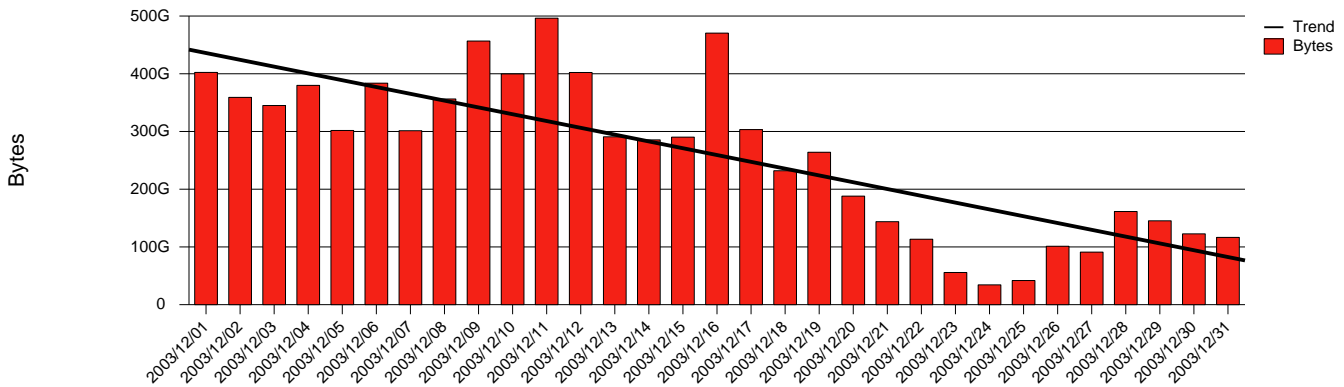

Trollhättan, HTU - Monthly Health Report

LAN/WAN

Report for 2003/12/31

Total Network Volume by Month

Total Network Volume by Week

Total Network Volume by Day

Situations to Watch

Rank	Element Name	Variable	Threshold	Monthly Average		Days to (from) Threshold
			Value	Actual	Predicted	
1	htu2-SRP(In)	Errors (% Frames)	5.000	0.000	2.012	484
2	htu1-SRP(In)	Volume (Bandwidth %)	80.000	0.644	0.694	Increasing
3	htu2-SRP(Out)	Volume (Bandwidth %)	80.000	0.162	0.163	Increasing
4	htu1-SRP(Out)	Volume (Bandwidth %)	80.000	0.159	0.164	Increasing
5	htu1-SRP(In)	Errors (% Frames)	5.000	0.000	0.000	Increasing
6	htu2-SRP(In)	Volume (Bandwidth %)	80.000	0.000	0.000	Decreasing