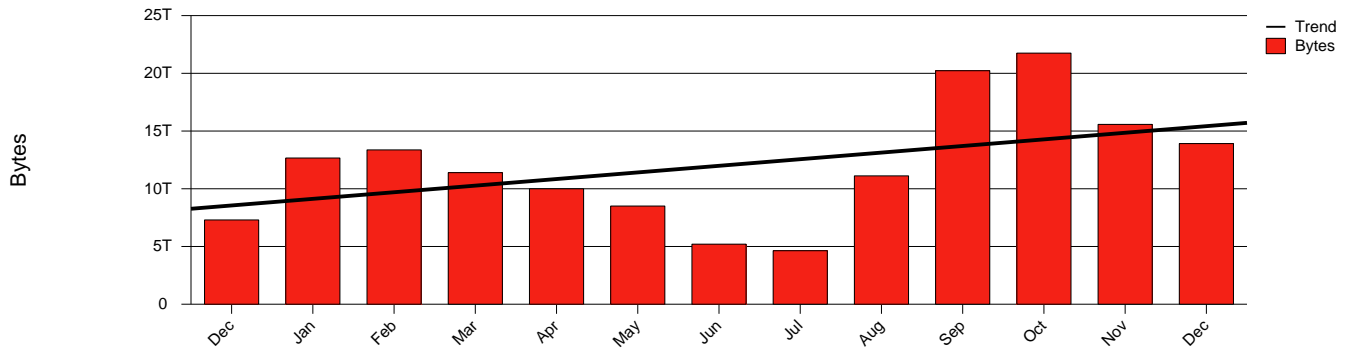

Skövde, HIS - Monthly Health Report

LAN/WAN

Report for 2003/12/31

Total Network Volume by Month

Total Network Volume by Week

Total Network Volume by Day

Situations to Watch

Rank	Element Name	Variable	Threshold	Monthly Average		Days to (from) Threshold
			Value	Actual	Predicted	
1	his1-SRP(Out)	Volume (Bandwidth %)	80.000	0.956	1.015	Increasing
2	his2-SRP(In)	Volume (Bandwidth %)	80.000	0.718	0.501	Increasing
3	his1-SRP(In)	Volume (Bandwidth %)	80.000	0.000	0.358	Increasing
4	his2-SRP(In)	Errors (% Frames)	5.000	0.000	0.003	Increasing
5	his2-SRP(Out)	Volume (Bandwidth %)	80.000	0.000	0.000	Decreasing