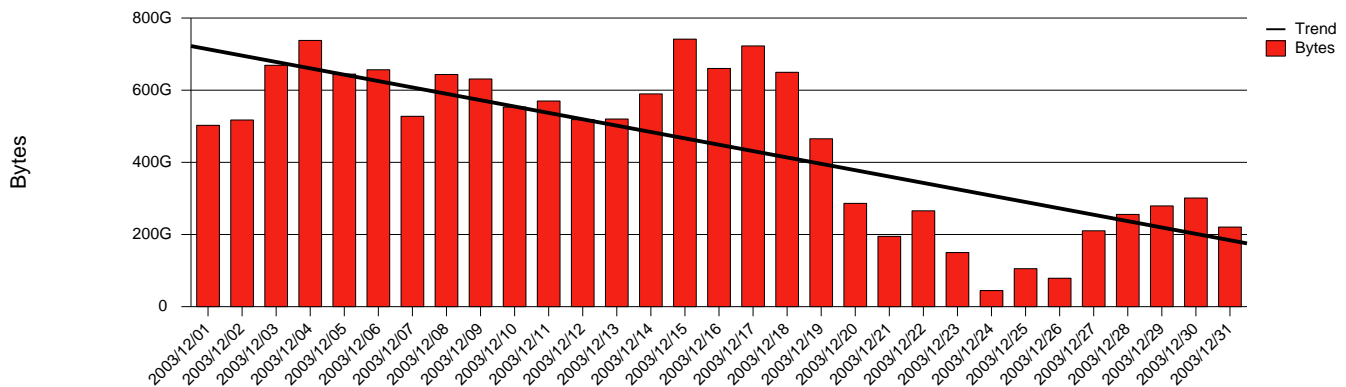

Skövde, HIS - Monthly Health Report

LAN/WAN

Report for 2003/12/31

Total Network Volume by Month

Total Network Volume by Week

Total Network Volume by Day

Situations to Watch

Rank	Element Name	Variable	Threshold	Monthly Average		Days to (from) Threshold
			Value	Actual	Predicted	
1	his1-SRP(Out)	Volume (Bandwidth %)	80.000	0.956	1.015	Increasing
2	his2-SRP(In)	Volume (Bandwidth %)	80.000	0.718	0.501	Increasing
3	his1-SRP(In)	Volume (Bandwidth %)	80.000	0.000	0.358	Increasing
4	his2-SRP(In)	Errors (% Frames)	5.000	0.000	0.003	Increasing
5	his2-SRP(Out)	Volume (Bandwidth %)	80.000	0.000	0.000	Decreasing