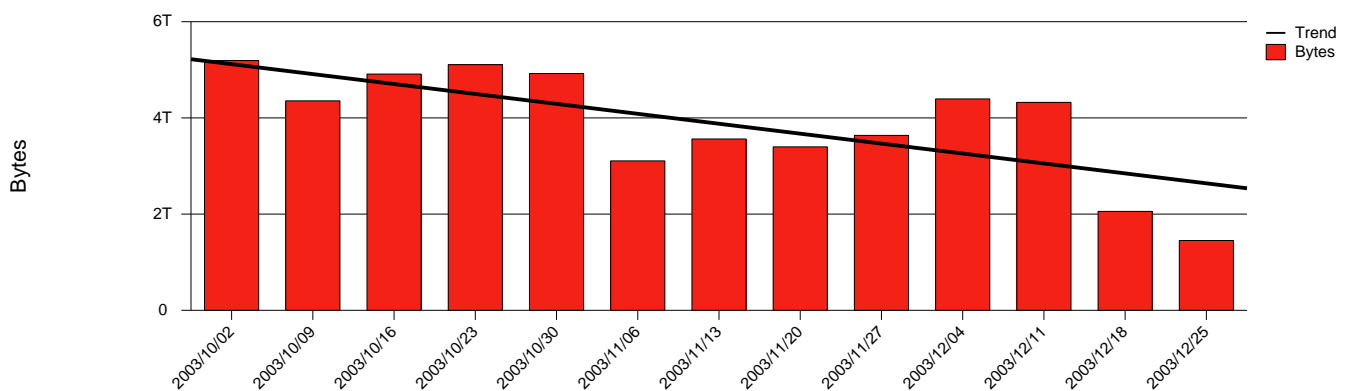

Skövde, HIS - Monthly Health Report

LAN/WAN

Report for 2003/12/31

Total Network Volume by Month

Total Network Volume by Week

Total Network Volume by Day

Situations to Watch

Rank	Element Name	Variable	Threshold	Monthly Average		Days to (from) Threshold
			Value	Actual	Predicted	
1	his1-SRP(Out)	Volume (Bandwidth %)	80.000	0.956	1.015	Increasing
2	his2-SRP(In)	Volume (Bandwidth %)	80.000	0.718	0.501	Increasing
3	his1-SRP(In)	Volume (Bandwidth %)	80.000	0.000	0.358	Increasing
4	his2-SRP(In)	Errors (% Frames)	5.000	0.000	0.003	Increasing
5	his2-SRP(Out)	Volume (Bandwidth %)	80.000	0.000	0.000	Decreasing