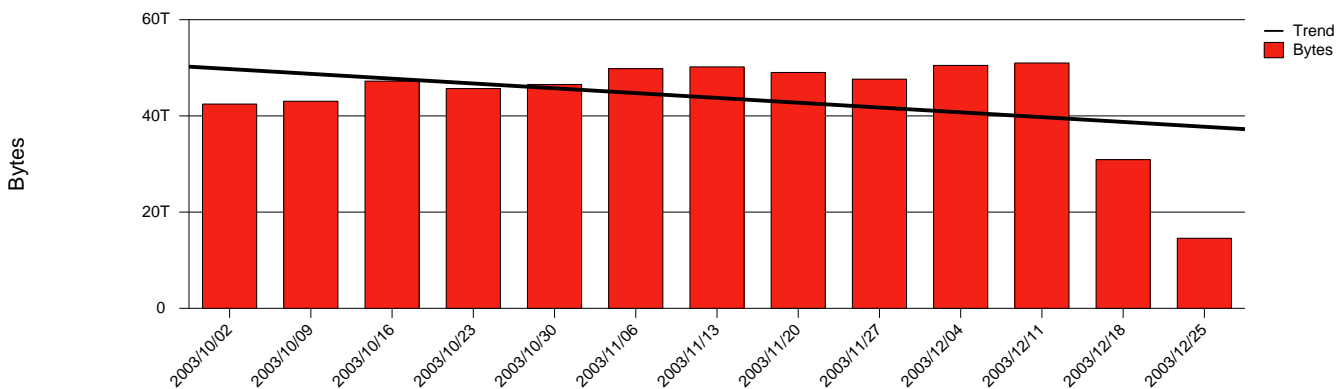

Linköping, LIU - Monthly Health Report

LAN/WAN

Report for 2003/12/31

Total Network Volume by Month

Total Network Volume by Week

Total Network Volume by Day

Situations to Watch

Rank	Element Name	Variable	Threshold	Monthly Average		Days to (from) Threshold
			Value	Actual	Predicted	
1	liu1-SRP(In)	Errors (% Frames)	5.000	0.000	256.381	(329)
2	liu2-SRP(Out)	Volume (Bandwidth %)	80.000	12.122	12.660	Increasing
3	liu2-SRP(In)	Volume (Bandwidth %)	80.000	7.974	8.681	Increasing
4	liu2-SRP(In)	Errors (% Frames)	5.000	0.000	0.000	Increasing
5	liu1-SRP(In)	Volume (Bandwidth %)	80.000	0.000	0.001	Decreasing
6	liu1-SRP(Out)	Volume (Bandwidth %)	80.000	0.001	0.002	Decreasing