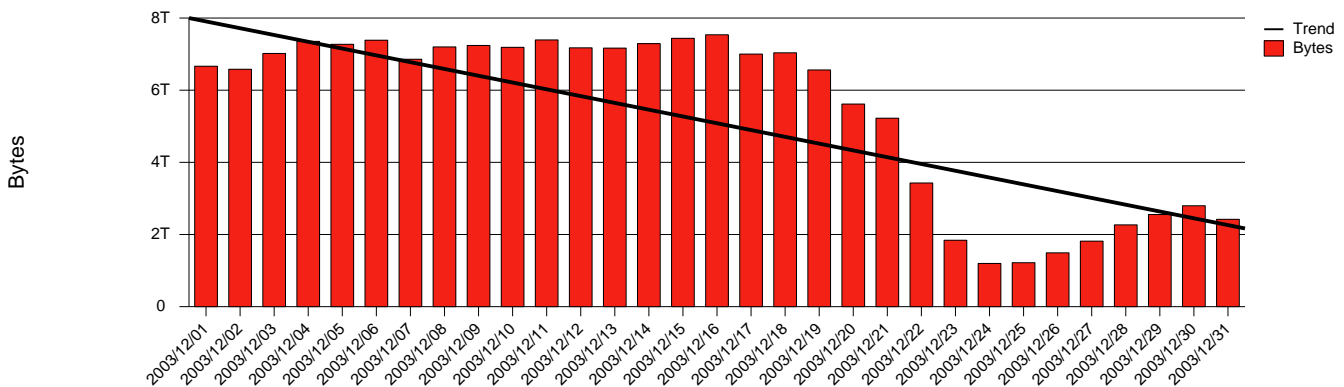

Linköping, LIU - Monthly Health Report

LAN/WAN

Report for 2003/12/31

Total Network Volume by Month

Total Network Volume by Week

Total Network Volume by Day

Situations to Watch

Rank	Element Name	Variable	Threshold	Monthly Average		Days to (from) Threshold
			Value	Actual	Predicted	
1	liu1-SRP(In)	Errors (% Frames)	5.000	0.000	256.381	(329)
2	liu2-SRP(Out)	Volume (Bandwidth %)	80.000	12.122	12.660	Increasing
3	liu2-SRP(In)	Volume (Bandwidth %)	80.000	7.974	8.681	Increasing
4	liu2-SRP(In)	Errors (% Frames)	5.000	0.000	0.000	Increasing
5	liu1-SRP(In)	Volume (Bandwidth %)	80.000	0.000	0.001	Decreasing
6	liu1-SRP(Out)	Volume (Bandwidth %)	80.000	0.001	0.002	Decreasing