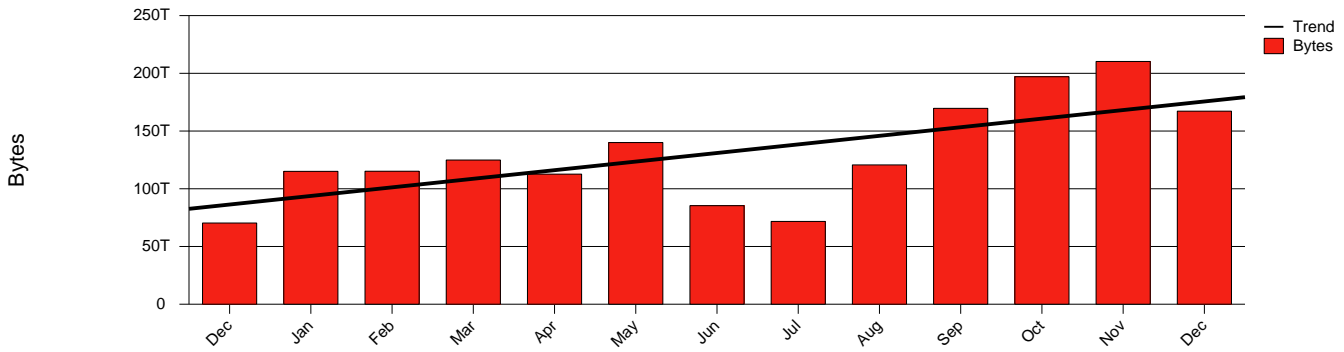

Linköping, LIU - Monthly Health Report

LAN/WAN

Report for 2003/12/31

Total Network Volume by Month

Total Network Volume by Week

Total Network Volume by Day

Situations to Watch

Rank	Element Name	Variable	Threshold	Monthly Average		Days to (from) Threshold
			Value	Actual	Predicted	
1	liu1-SRP(In)	Errors (% Frames)	5.000	0.000	256.381	(329)
2	liu2-SRP(Out)	Volume (Bandwidth %)	80.000	12.122	12.660	Increasing
3	liu2-SRP(In)	Volume (Bandwidth %)	80.000	7.974	8.681	Increasing
4	liu2-SRP(In)	Errors (% Frames)	5.000	0.000	0.000	Increasing
5	liu1-SRP(In)	Volume (Bandwidth %)	80.000	0.000	0.001	Decreasing
6	liu1-SRP(Out)	Volume (Bandwidth %)	80.000	0.001	0.002	Decreasing