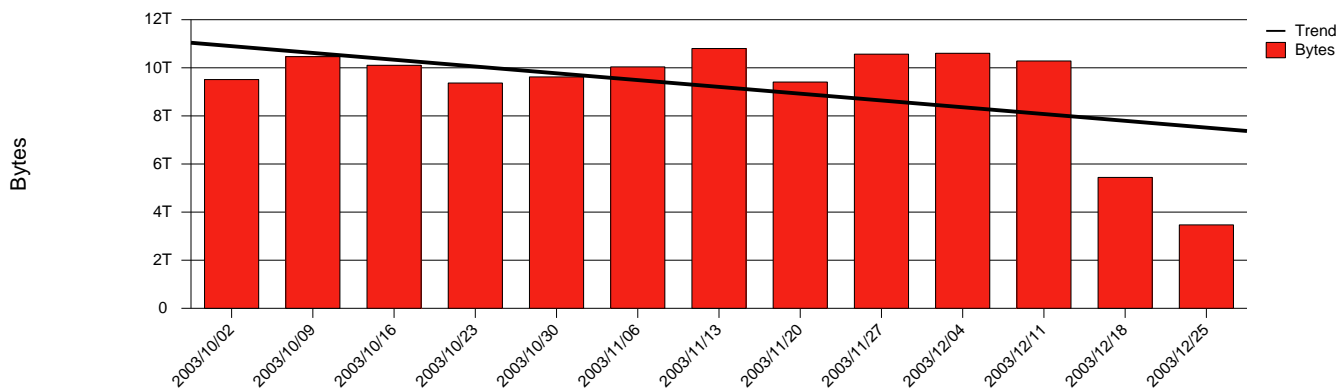

# Karlstad, KAU - Monthly Health Report

LAN/WAN

Report for 2003/12/31

Total Network Volume by Month

Total Network Volume by Week

Total Network Volume by Day

Situations to Watch

Rank	Element Name	Variable	Threshold	Monthly Average		Days to (from) Threshold
			Value	Actual	Predicted	
1	kau2-SRP(Out)	Volume (Bandwidth %)	80.000	1.397	1.443	Increasing
2	kau1-SRP(In)	Volume (Bandwidth %)	80.000	1.424	1.518	Increasing
3	kau2-SRP(In)	Volume (Bandwidth %)	80.000	0.110	0.132	Increasing
4	kau1-SRP(In)	Errors (% Frames)	5.000	0.000	0.000	Decreasing
5	kau1-SRP(Out)	Volume (Bandwidth %)	80.000	1.194	1.247	Decreasing