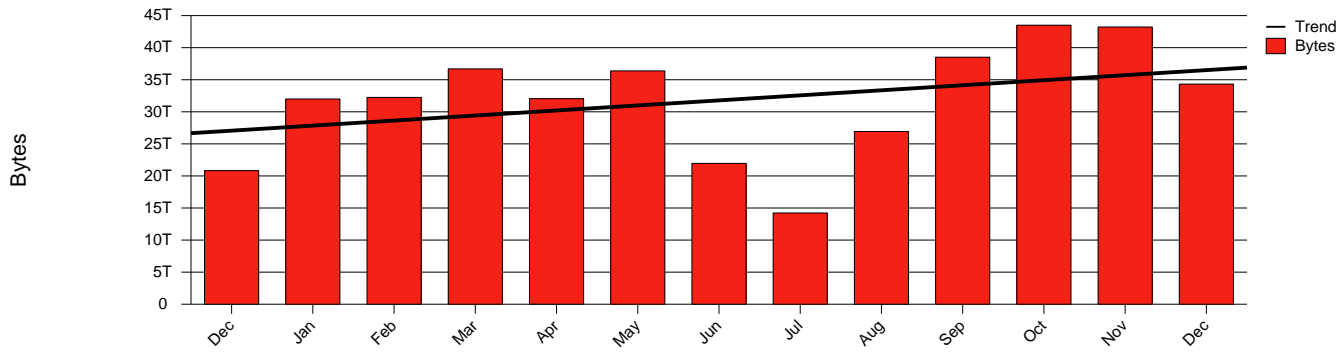

# Karlstad, KAU - Monthly Health Report

LAN/WAN

Report for 2003/12/31

Total Network Volume by Month

Total Network Volume by Week

Total Network Volume by Day

Situations to Watch

Rank	Element Name	Variable	Threshold	Monthly Average		Days to (from) Threshold
			Value	Actual	Predicted	
1	kau2-SRP(Out)	Volume (Bandwidth %)	80.000	1.397	1.443	Increasing
2	kau1-SRP(In)	Volume (Bandwidth %)	80.000	1.424	1.518	Increasing
3	kau2-SRP(In)	Volume (Bandwidth %)	80.000	0.110	0.132	Increasing
4	kau1-SRP(In)	Errors (% Frames)	5.000	0.000	0.000	Decreasing
5	kau1-SRP(Out)	Volume (Bandwidth %)	80.000	1.194	1.247	Decreasing