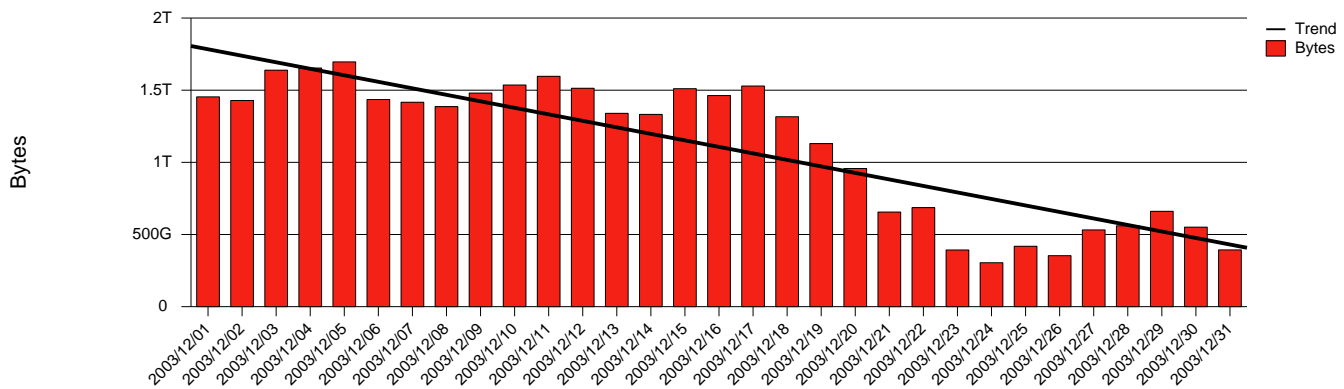

# Karlstad, KAU - Monthly Health Report

LAN/WAN

Report for 2003/12/31

Total Network Volume by Month

Total Network Volume by Week

Total Network Volume by Day

Situations to Watch

Rank	Element Name	Variable	Threshold	Monthly Average		Days to (from) Threshold
			Value	Actual	Predicted	
1	kau2-SRP(Out)	Volume (Bandwidth %)	80.000	1.397	1.443	Increasing
2	kau1-SRP(In)	Volume (Bandwidth %)	80.000	1.424	1.518	Increasing
3	kau2-SRP(In)	Volume (Bandwidth %)	80.000	0.110	0.132	Increasing
4	kau1-SRP(In)	Errors (% Frames)	5.000	0.000	0.000	Decreasing
5	kau1-SRP(Out)	Volume (Bandwidth %)	80.000	1.194	1.247	Decreasing