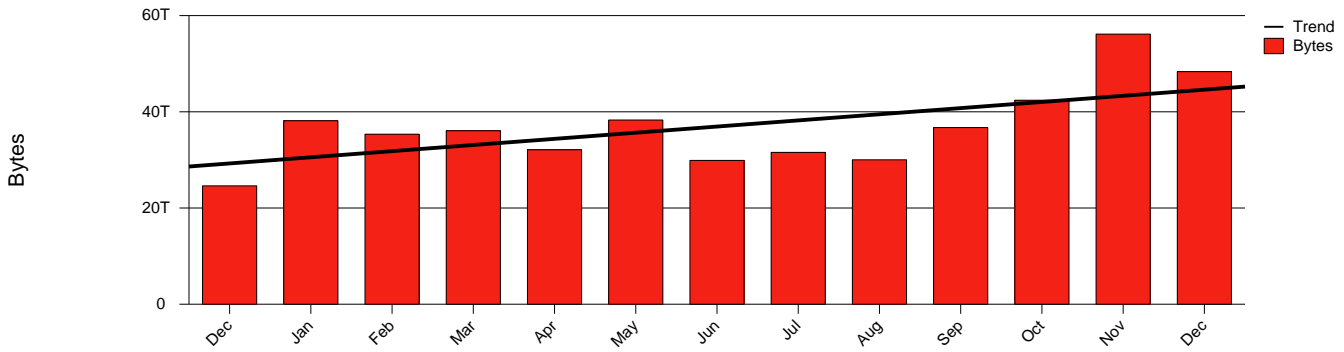

Kalmar, HIK - Monthly Health Report

LAN/WAN

Report for 2003/12/31

Total Network Volume by Month

Total Network Volume by Week

Total Network Volume by Day

Situations to Watch

Rank	Element Name	Variable	Threshold	Monthly Average		Days to (from) Threshold
			Value	Actual	Predicted	
1	hik1-SRP(Out)	Volume (Bandwidth %)	80.000	3.468	3.130	Increasing
2	hik1-SRP(In)	Volume (Bandwidth %)	80.000	2.089	2.049	Increasing
3	hik2-SRP(In)	Volume (Bandwidth %)	80.000	0.002	0.002	Increasing
4	hik1-SRP(In)	Errors (% Frames)	5.000	0.000	0.000	Increasing
5	hik2-SRP(In)	Errors (% Frames)	5.000	0.000	0.001	Decreasing
6	hik2-SRP(Out)	Volume (Bandwidth %)	80.000	0.253	0.152	Decreasing