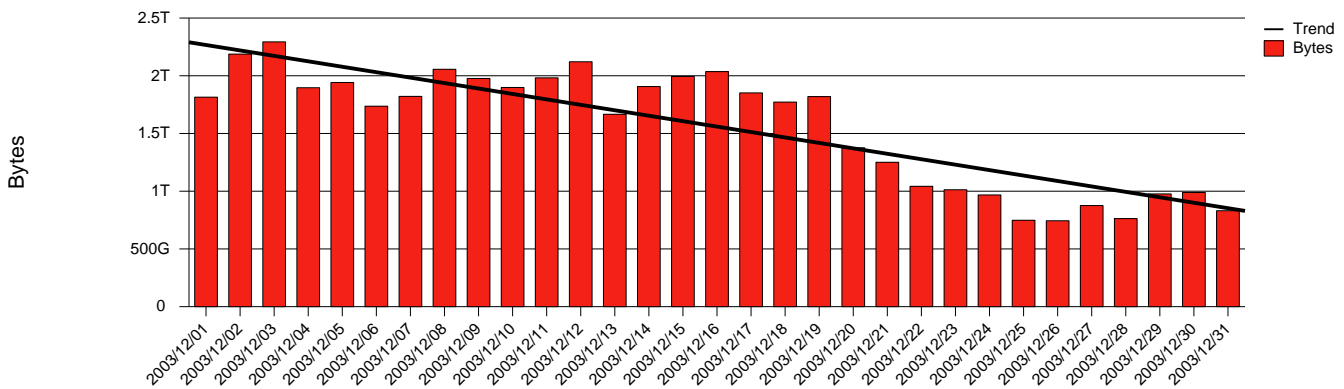

Kalmar, HIK - Monthly Health Report

LAN/WAN

Report for 2003/12/31

Total Network Volume by Month

Total Network Volume by Week

Total Network Volume by Day

Situations to Watch

Rank	Element Name	Variable	Threshold	Monthly Average		Days to (from) Threshold
			Value	Actual	Predicted	
1	hik1-SRP(Out)	Volume (Bandwidth %)	80.000	3.468	3.130	Increasing
2	hik1-SRP(In)	Volume (Bandwidth %)	80.000	2.089	2.049	Increasing
3	hik2-SRP(In)	Volume (Bandwidth %)	80.000	0.002	0.002	Increasing
4	hik1-SRP(In)	Errors (% Frames)	5.000	0.000	0.000	Increasing
5	hik2-SRP(In)	Errors (% Frames)	5.000	0.000	0.001	Decreasing
6	hik2-SRP(Out)	Volume (Bandwidth %)	80.000	0.253	0.152	Decreasing