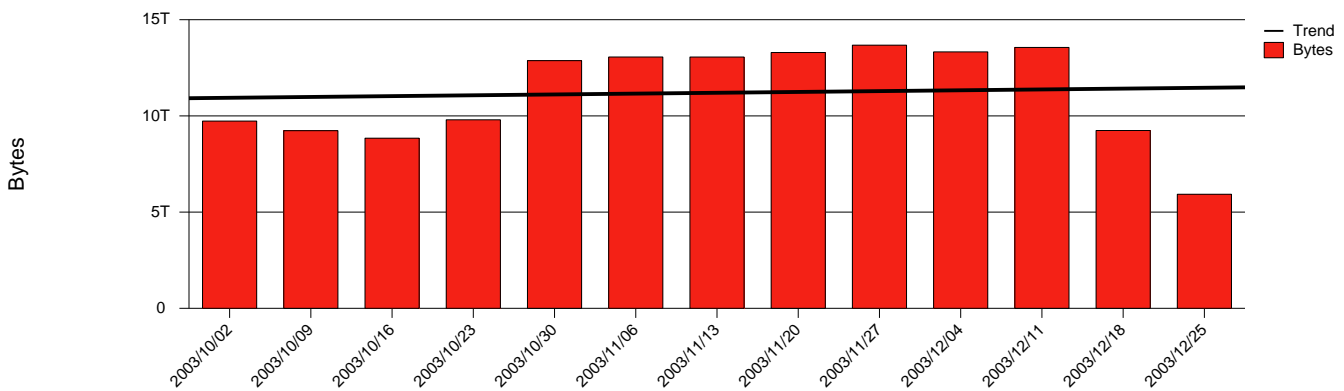

Kalmar, HIK - Monthly Health Report

LAN/WAN

Report for 2003/12/31

Total Network Volume by Month

Total Network Volume by Week

Total Network Volume by Day

Situations to Watch

Rank	Element Name	Variable	Threshold	Monthly Average		Days to (from) Threshold
			Value	Actual	Predicted	
1	hik1-SRP(Out)	Volume (Bandwidth %)	80.000	3.468	3.130	Increasing
2	hik1-SRP(In)	Volume (Bandwidth %)	80.000	2.089	2.049	Increasing
3	hik2-SRP(In)	Volume (Bandwidth %)	80.000	0.002	0.002	Increasing
4	hik1-SRP(In)	Errors (% Frames)	5.000	0.000	0.000	Increasing
5	hik2-SRP(In)	Errors (% Frames)	5.000	0.000	0.001	Decreasing
6	hik2-SRP(Out)	Volume (Bandwidth %)	80.000	0.253	0.152	Decreasing