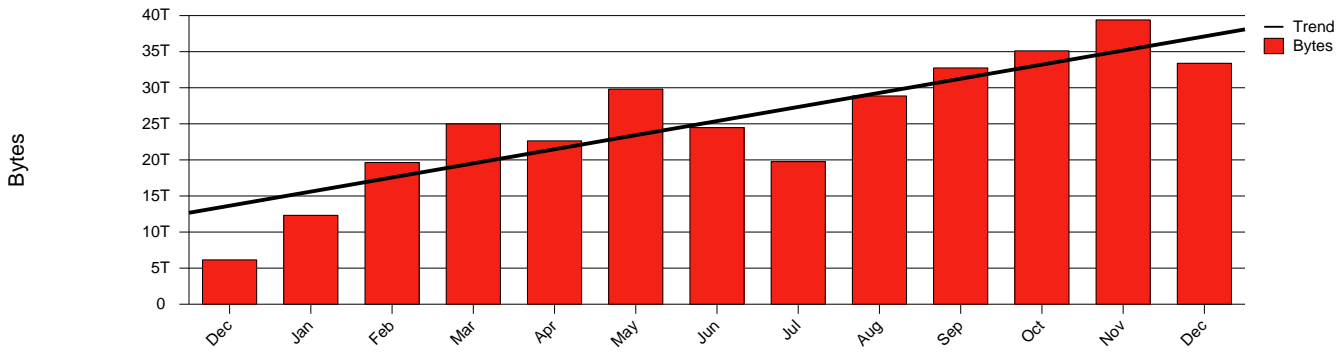

# Jönköping, HJ - Monthly Health Report

LAN/WAN

Report for 2003/12/31

Total Network Volume by Month

Total Network Volume by Week

Total Network Volume by Day

Situations to Watch

Rank	Element Name	Variable	Threshold	Monthly Average		Days to (from) Threshold
			Value	Actual	Predicted	
1	hj1-SRP(In)	Volume (Bandwidth %)	80.000	1.650	1.731	Increasing
2	hj1-SRP(Out)	Volume (Bandwidth %)	80.000	1.187	1.374	Increasing
3	hj2-SRP(Out)	Volume (Bandwidth %)	80.000	1.163	1.265	Increasing
4	hj1-SRP(In)	Errors (% Frames)	5.000	0.001	0.001	Increasing
5	hj2-SRP(In)	Errors (% Frames)	5.000	0.000	0.000	Increasing
6	hj2-SRP(In)	Volume (Bandwidth %)	80.000	0.012	0.000	Decreasing