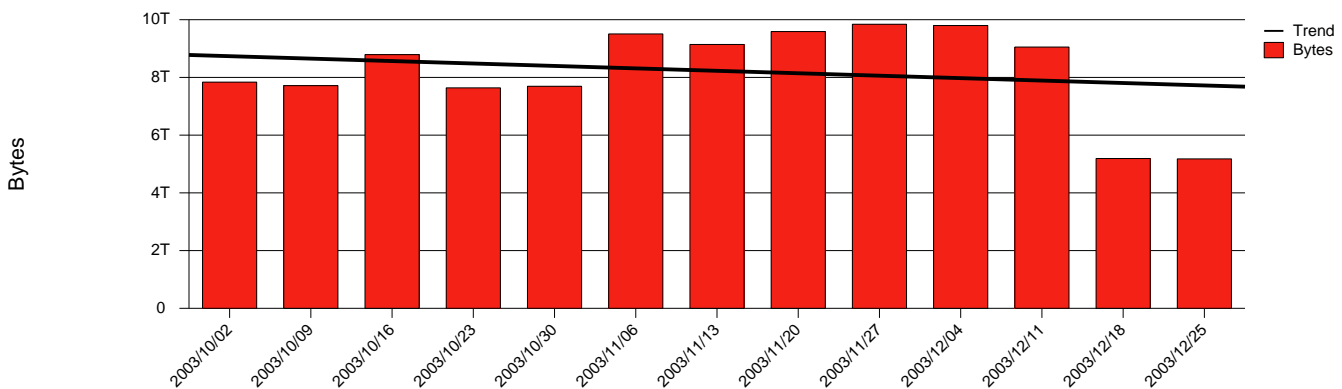

# Jönköping, HJ - Monthly Health Report

LAN/WAN

Report for 2003/12/31

Total Network Volume by Month

Total Network Volume by Week

Total Network Volume by Day

Situations to Watch

Rank	Element Name	Variable	Threshold	Monthly Average		Days to (from) Threshold
			Value	Actual	Predicted	
1	hj1-SRP(In)	Volume (Bandwidth %)	80.000	1.650	1.731	Increasing
2	hj1-SRP(Out)	Volume (Bandwidth %)	80.000	1.187	1.374	Increasing
3	hj2-SRP(Out)	Volume (Bandwidth %)	80.000	1.163	1.265	Increasing
4	hj1-SRP(In)	Errors (% Frames)	5.000	0.001	0.001	Increasing
5	hj2-SRP(In)	Errors (% Frames)	5.000	0.000	0.000	Increasing
6	hj2-SRP(In)	Volume (Bandwidth %)	80.000	0.012	0.000	Decreasing