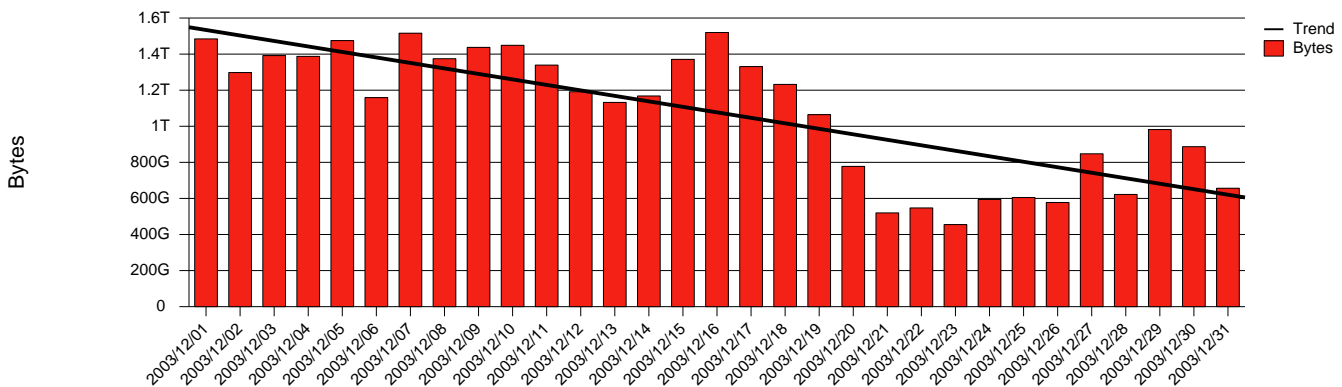

# Jönköping, HJ - Monthly Health Report

LAN/WAN

Report for 2003/12/31

Total Network Volume by Month

Total Network Volume by Week

Total Network Volume by Day

Situations to Watch

Rank	Element Name	Variable	Threshold	Monthly Average		Days to (from) Threshold
			Value	Actual	Predicted	
1	hj1-SRP(In)	Volume (Bandwidth %)	80.000	1.650	1.731	Increasing
2	hj1-SRP(Out)	Volume (Bandwidth %)	80.000	1.187	1.374	Increasing
3	hj2-SRP(Out)	Volume (Bandwidth %)	80.000	1.163	1.265	Increasing
4	hj1-SRP(In)	Errors (% Frames)	5.000	0.001	0.001	Increasing
5	hj2-SRP(In)	Errors (% Frames)	5.000	0.000	0.000	Increasing
6	hj2-SRP(In)	Volume (Bandwidth %)	80.000	0.012	0.000	Decreasing