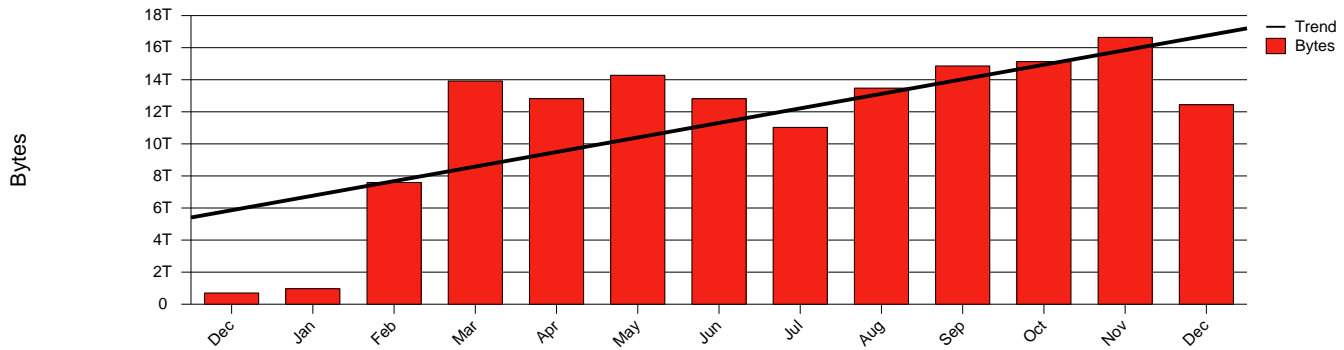

# Gbg, GU - Monthly Health Report

LAN/WAN

Report for 2003/12/31

Total Network Volume by Month

Total Network Volume by Week

Total Network Volume by Day

Situations to Watch

Rank	Element Name	Variable	Threshold	Monthly Average		Days to (from) Threshold
			Value	Actual	Predicted	
1	gu1-SRP(Out)	Volume (Bandwidth %)	80.000	0.766	1.075	Increasing
2	gu1-SRP(In)	Volume (Bandwidth %)	80.000	0.717	0.861	Increasing
3	gu1-SRP(In)	Errors (% Frames)	5.000	0.000	0.000	Increasing
4	gu2-SRP(In)	Volume (Bandwidth %)	80.000	0.012	0.015	Decreasing
5	gu2-SRP(In)	Errors (% Frames)	5.000	0.000	0.063	Decreasing
6	gu2-SRP(Out)	Volume (Bandwidth %)	80.000	0.000	0.000	Decreasing
7	gu2-SRP(Out)	Discards (% Frames)	10.000	0.000	0.000	Decreasing