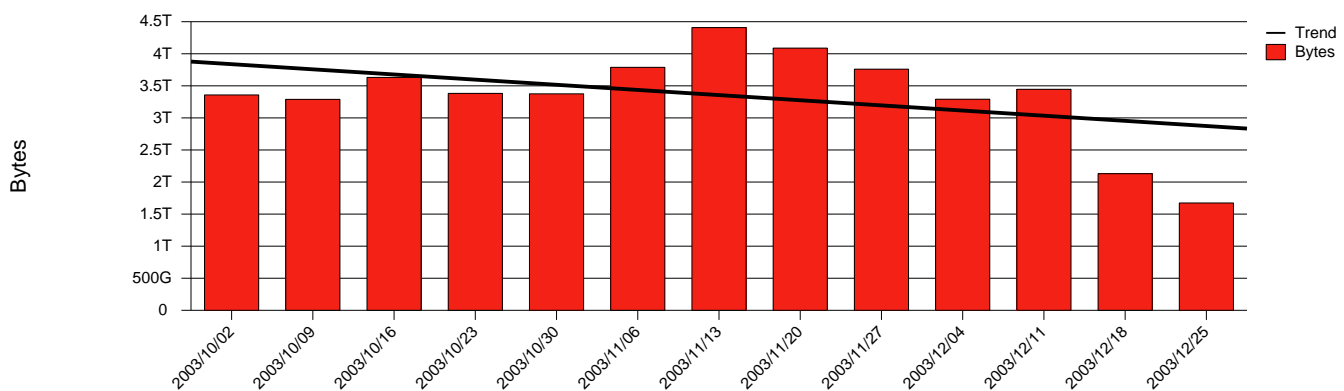

# Gbg, GU - Monthly Health Report

LAN/WAN

Report for 2003/12/31

Total Network Volume by Month

Total Network Volume by Week

Total Network Volume by Day

Situations to Watch

Rank	Element Name	Variable	Threshold	Monthly Average		Days to (from) Threshold
			Value	Actual	Predicted	
1	gu1-SRP(Out)	Volume (Bandwidth %)	80.000	0.766	1.075	Increasing
2	gu1-SRP(In)	Volume (Bandwidth %)	80.000	0.717	0.861	Increasing
3	gu1-SRP(In)	Errors (% Frames)	5.000	0.000	0.000	Increasing
4	gu2-SRP(In)	Volume (Bandwidth %)	80.000	0.012	0.015	Decreasing
5	gu2-SRP(In)	Errors (% Frames)	5.000	0.000	0.063	Decreasing
6	gu2-SRP(Out)	Volume (Bandwidth %)	80.000	0.000	0.000	Decreasing
7	gu2-SRP(Out)	Discards (% Frames)	10.000	0.000	0.000	Decreasing