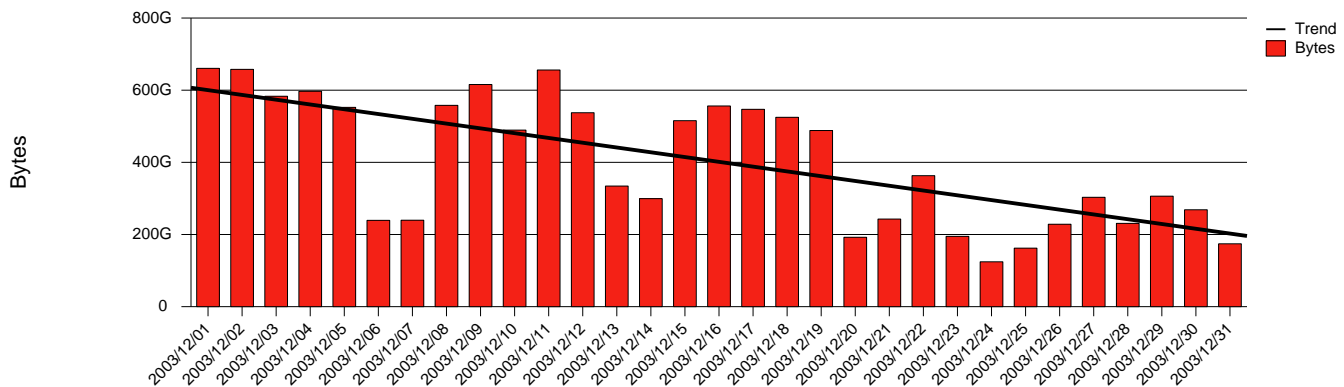

# Gbg, GU - Monthly Health Report

LAN/WAN

Report for 2003/12/31

Total Network Volume by Month

Total Network Volume by Week

Total Network Volume by Day

Situations to Watch

Rank	Element Name	Variable	Threshold	Monthly Average		Days to (from) Threshold
			Value	Actual	Predicted	
1	gu1-SRP(Out)	Volume (Bandwidth %)	80.000	0.766	1.075	Increasing
2	gu1-SRP(In)	Volume (Bandwidth %)	80.000	0.717	0.861	Increasing
3	gu1-SRP(In)	Errors (% Frames)	5.000	0.000	0.000	Increasing
4	gu2-SRP(In)	Volume (Bandwidth %)	80.000	0.012	0.015	Decreasing
5	gu2-SRP(In)	Errors (% Frames)	5.000	0.000	0.063	Decreasing
6	gu2-SRP(Out)	Volume (Bandwidth %)	80.000	0.000	0.000	Decreasing
7	gu2-SRP(Out)	Discards (% Frames)	10.000	0.000	0.000	Decreasing