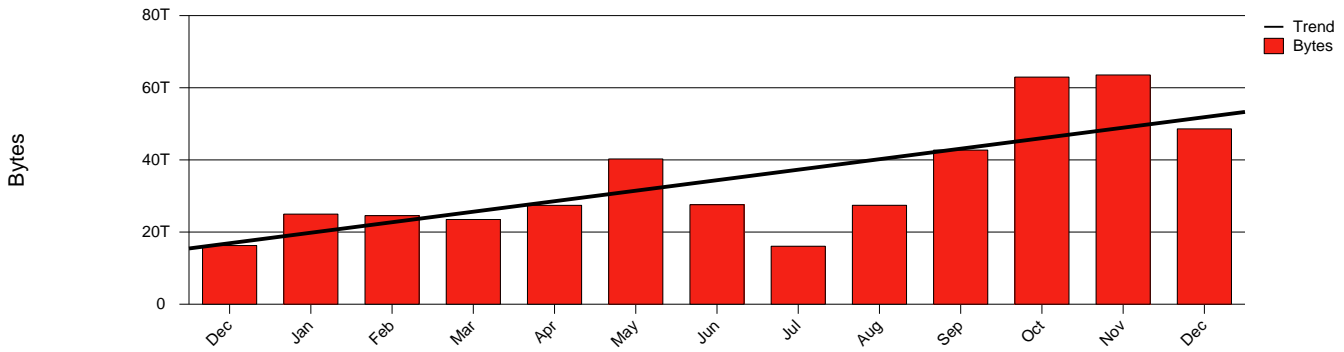

Gävle, HIG - Monthly Health Report

LAN/WAN

Report for 2003/12/31

Total Network Volume by Month

Total Network Volume by Week

Total Network Volume by Day

Situations to Watch

Rank	Element Name	Variable	Threshold	Monthly Average		Days to (from)
			Value	Actual	Predicted	Threshold
1	hig2-SRP(Out)	Volume (Bandwidth %)	80.000	1.919	2.114	Increasing
2	hig1-SRP(Out)	Volume (Bandwidth %)	80.000	1.958	2.188	Increasing
3	hig2-SRP(In)	Volume (Bandwidth %)	80.000	1.740	1.506	Increasing
4	hig2-SRP(In)	Errors (% Frames)	5.000	0.000	0.008	Increasing
5	hig1-SRP(In)	Errors (% Frames)	5.000	0.000	0.002	Increasing
6	hig1-SRP(In)	Volume (Bandwidth %)	80.000	0.229	0.549	Decreasing
7	hig1-SRP(Out)	Discards (% Frames)	10.000	0.000	0.000	Decreasing