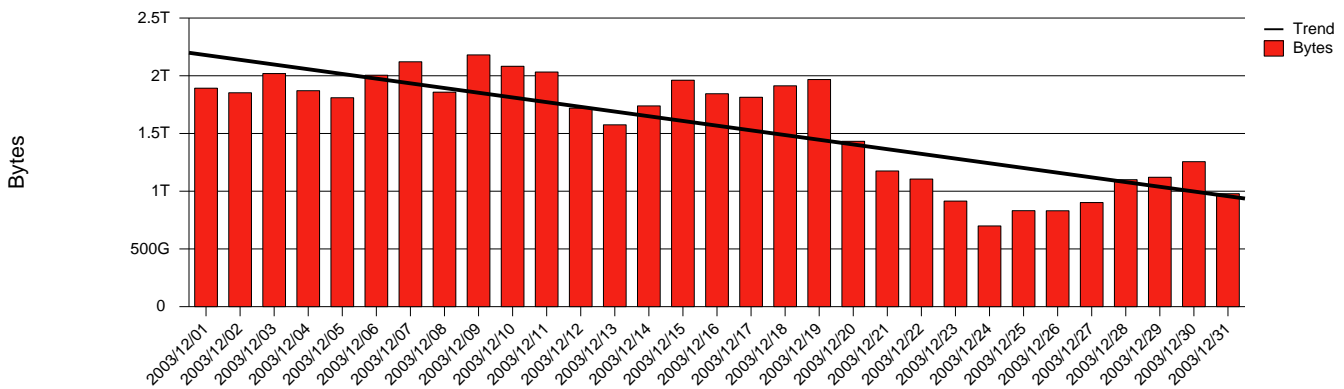

Gävle, HIG - Monthly Health Report

LAN/WAN

Report for 2003/12/31

Total Network Volume by Month

Total Network Volume by Week

Total Network Volume by Day

Situations to Watch

Rank	Element Name	Variable	Threshold	Monthly Average		Days to (from)
			Value	Actual	Predicted	Threshold
1	hig2-SRP(Out)	Volume (Bandwidth %)	80.000	1.919	2.114	Increasing
2	hig1-SRP(Out)	Volume (Bandwidth %)	80.000	1.958	2.188	Increasing
3	hig2-SRP(In)	Volume (Bandwidth %)	80.000	1.740	1.506	Increasing
4	hig2-SRP(In)	Errors (% Frames)	5.000	0.000	0.008	Increasing
5	hig1-SRP(In)	Errors (% Frames)	5.000	0.000	0.002	Increasing
6	hig1-SRP(In)	Volume (Bandwidth %)	80.000	0.229	0.549	Decreasing
7	hig1-SRP(Out)	Discards (% Frames)	10.000	0.000	0.000	Decreasing