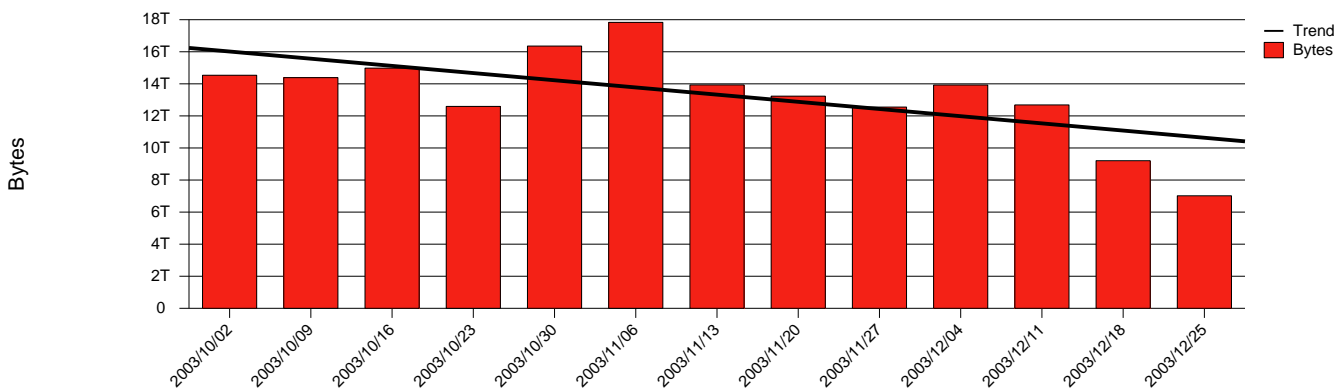

Gävle, HIG - Monthly Health Report

LAN/WAN

Report for 2003/12/31

Total Network Volume by Month

Total Network Volume by Week

Total Network Volume by Day

Situations to Watch

Rank	Element Name	Variable	Threshold	Monthly Average		Days to (from)
			Value	Actual	Predicted	Threshold
1	hig2-SRP(Out)	Volume (Bandwidth %)	80.000	1.919	2.114	Increasing
2	hig1-SRP(Out)	Volume (Bandwidth %)	80.000	1.958	2.188	Increasing
3	hig2-SRP(In)	Volume (Bandwidth %)	80.000	1.740	1.506	Increasing
4	hig2-SRP(In)	Errors (% Frames)	5.000	0.000	0.008	Increasing
5	hig1-SRP(In)	Errors (% Frames)	5.000	0.000	0.002	Increasing
6	hig1-SRP(In)	Volume (Bandwidth %)	80.000	0.229	0.549	Decreasing
7	hig1-SRP(Out)	Discards (% Frames)	10.000	0.000	0.000	Decreasing