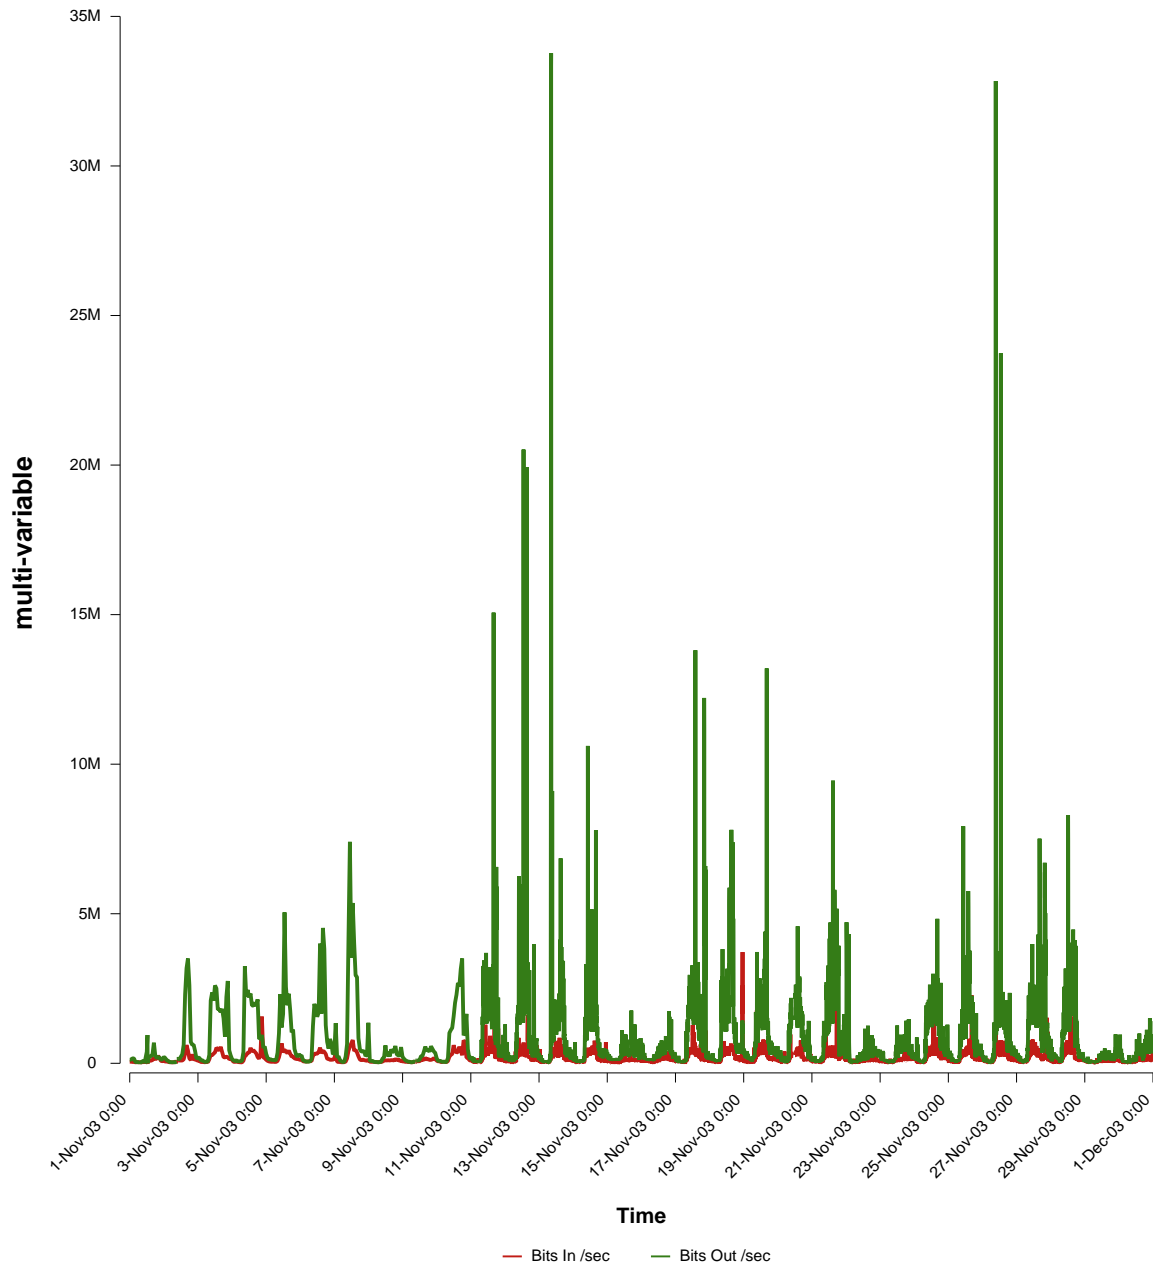

eHealth Trend Report

Divide by Time

SLU-Alnarp
BW: 100.0 Mbs

From: 2003/11/01 00:00
To: 2003/11/30 23:59

Created: 2003/12/19 09:15:34