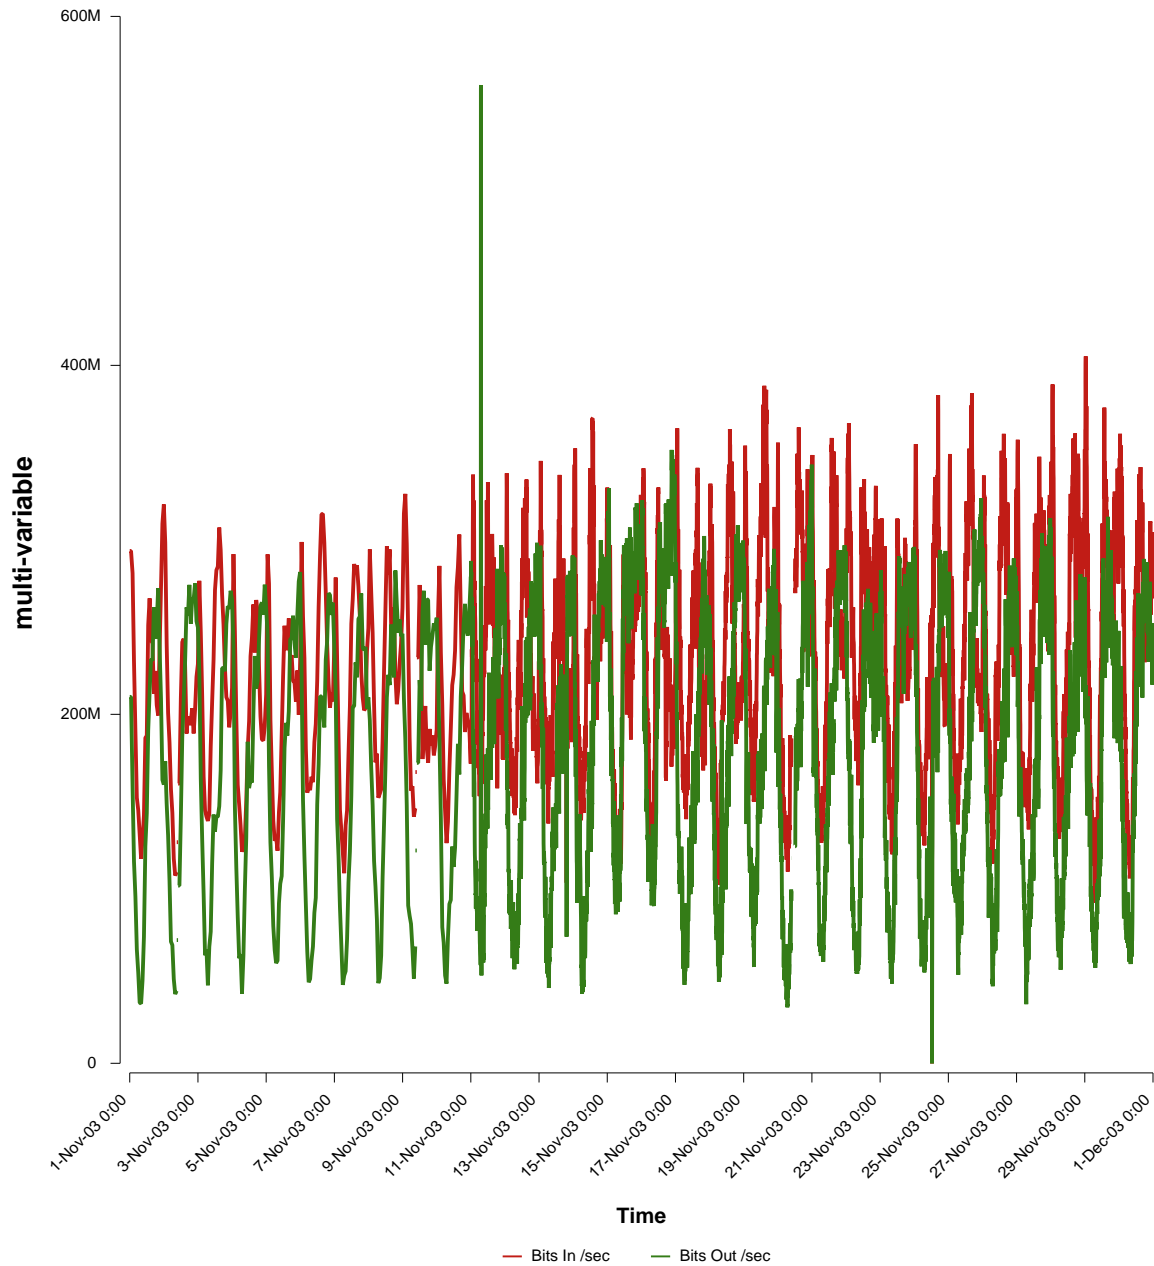

eHealth Trend Report

Divide by Time

SGS-GBG
BW: 1.0 Gbs

From: 2003/11/01 00:00
To: 2003/11/30 23:59

Created: 2003/12/19 09:05:34