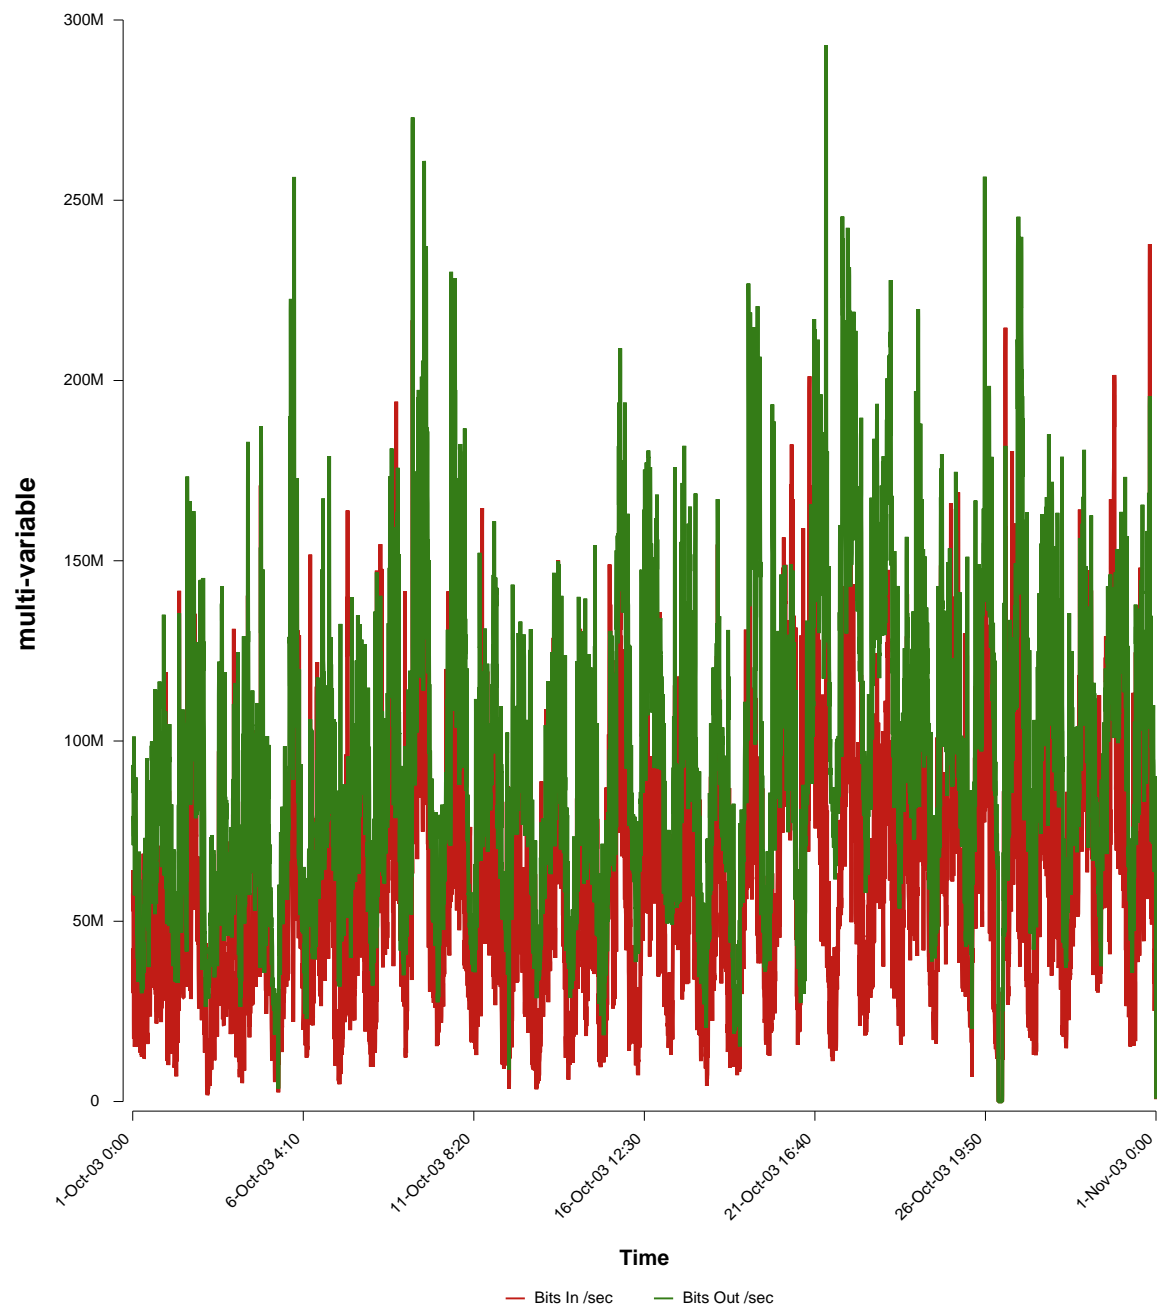

# eHealth Trend Report

Divide by Time

## SUNET-A-VISBY-HGO

From: 2003/10/01 00:00  
To: 2003/10/31 23:59

Created: 2003/11/02 07:45:33