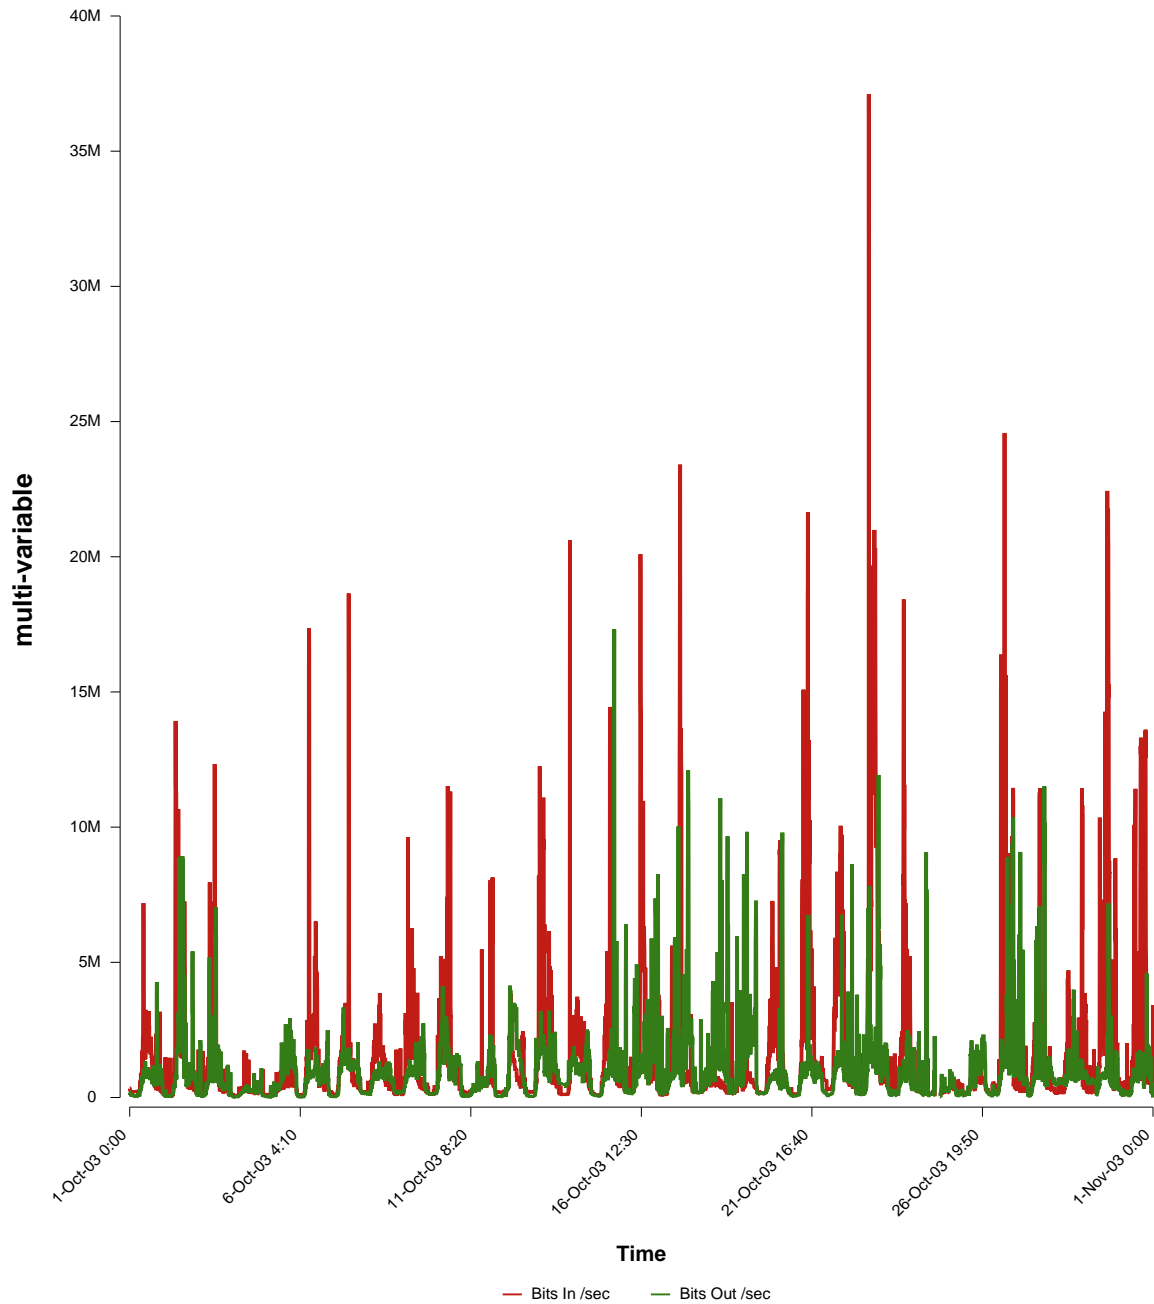

eHealth Trend Report

Divide by Time

SUNET-A-STHLM-LHS

From: 2003/10/01 00:00
To: 2003/10/31 23:59

Created: 2003/11/02 06:02:36